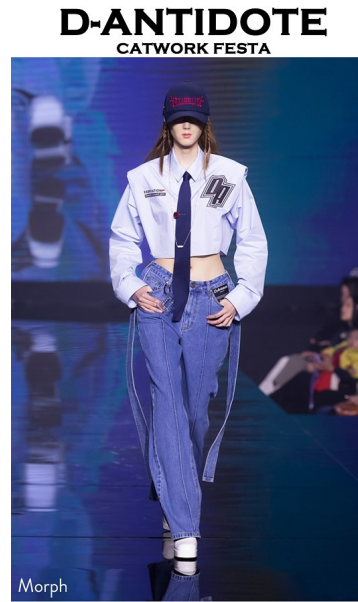

Morph

Morph Management, 36 Jangmun-ro Yongsan-gu Seoul Korea ZIP 04393 | Phone: +82 2 797 7200

JUN YOO NA

Jun Yoo Na (@jun_yoona_)

Height 175/5'9" Bust 72/28.5" A Waist 61/24" Hips 88/34.5" Shoe 250mm
Hair Blonde Eyes Brown Born in 2000