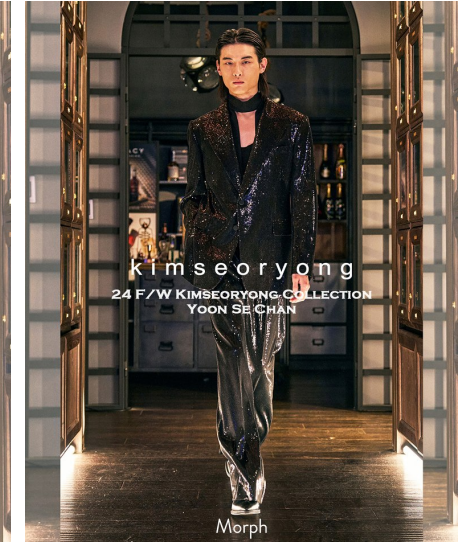

Morph

Morph Management, 36 Jangmun-ro Yongsan-gu Seoul Korea ZIP 04393 | Phone: +82 2 797 7200

SHANGHAI TANG
2023-24 F/W MILAN MENSWEAR SHOW

YOON SE CHAN

ZEGNA
2023-24 F/W MILAN MENSWEAR SHOW

YOON SE CHAN

YOON SE CHAN (@nahcesnooy)

Height 186/6'1.5" Chest 77/30.5" Waist 66/26" Hips 84/33" Shoe 275mm Hair Black Eyes Black Born in 2001

Morph

Morph Management, 36 Jangmun-ro Yongsan-gu Seoul Korea ZIP 04393 | Phone: +82 2 797 7200

YOON SE CHAN (@nahcesnooy)

Height 186/6'1.5" Chest 77/30.5" Waist 66/26" Hips 84/33" Shoe 275mm Hair Black Eyes Black Born in 2001