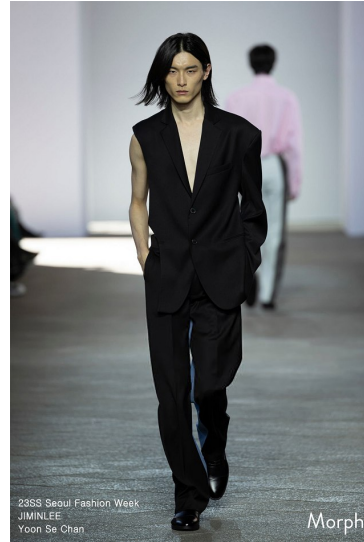

Morph

Morph Management, 36 Jangmun-ro Yongsan-gu Seoul Korea ZIP 04393 | Phone: +82 2 797 7200

SHANGHAI TANG
2023-24 F/W MILAN MENSWEAR SHOW

YOON SE CHAN

ZEGNA
2023-24 F/W MILAN MENSWEAR SHOW

YOON SE CHAN

YOON SE CHAN (@nahcesnooy)

Height 186/6'1.5" Chest 77/30.5" Waist 66/26" Hips 84/33" Shoe 275mm Hair Black Eyes Black Born in 2001

Morph

Morph Management, 36 Jangmun-ro Yongsan-gu Seoul Korea ZIP 04393 | Phone: +82 2 797 7200

YOON SE CHAN (@nahcesnooy)