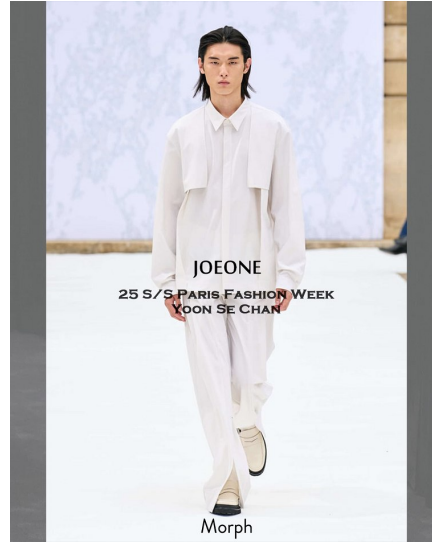

Morph

Morph Management, 36 Jangmun-ro Yongsan-gu Seoul Korea ZIP 04393 | Phone: +82 2 797 7200

SHANGHAI TANG
2023-24 F/W MILAN MENSWEAR SHOW

YOON SE CHAN

ZEGNA
2023-24 F/W MILAN MENSWEAR SHOW

YOON SE CHAN

YOON SE CHAN (@nahcesnooy)

Height 186/6'1.5" Chest 77/30.5" Waist 66/26" Hips 84/33" Shoe 275mm Hair Black Eyes Black Born in 2001

Morph

Morph Management, 36 Jangmun-ro Yongsan-gu Seoul Korea ZIP 04393 | Phone: +82 2 797 7200

YOON SE CHAN (@nahcesnooy)