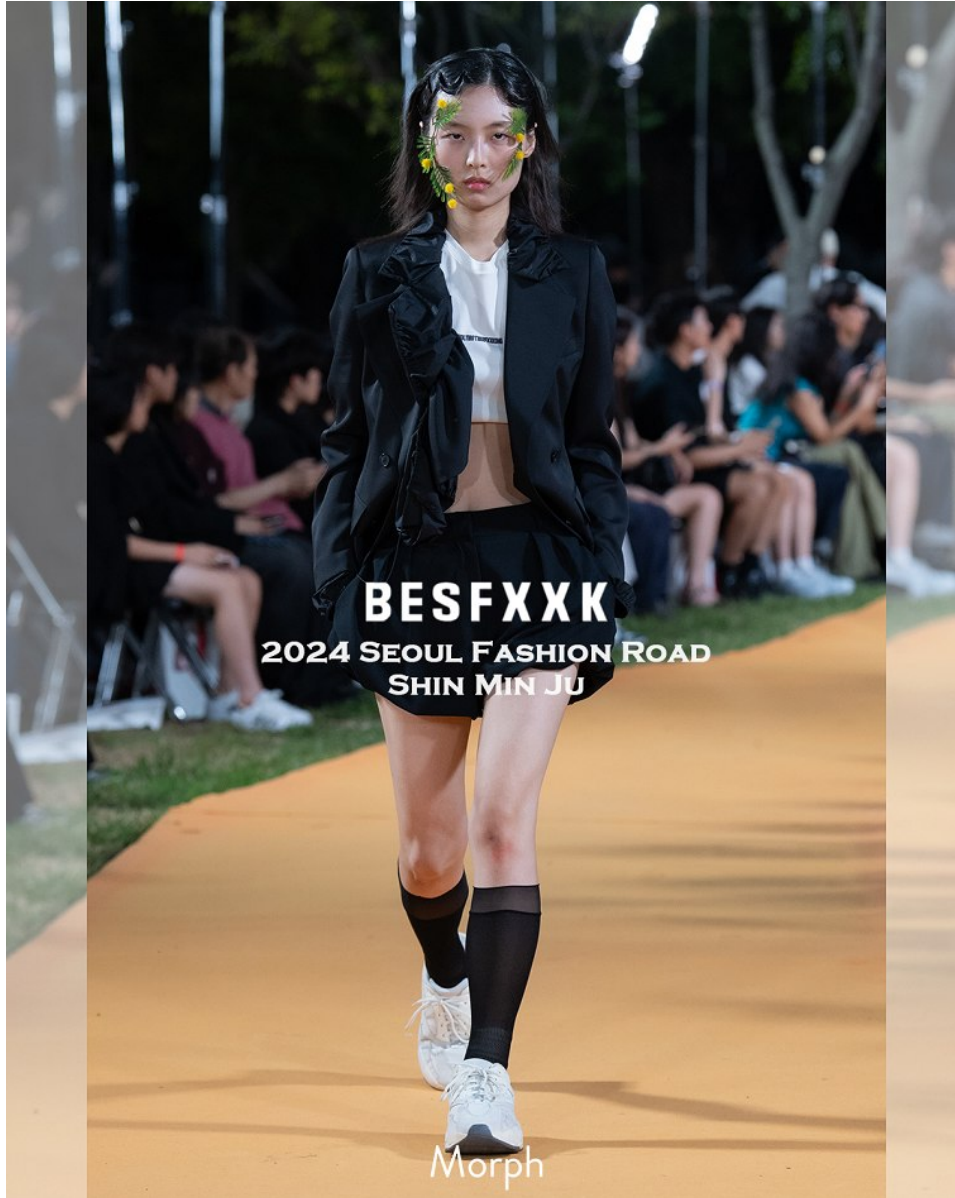

Morph

Morph Management, 36 Jangmun-ro Yongsan-gu Seoul Korea ZIP 04393 | Phone: +82 2 797 7200

SHIN MIN JU (@oct15.xxin)

Height 175/5'9" Bust 80/31.5" A Waist 56/22" Hips 86/34" Shoe 240mm~245mm Hair Dark Brown Eyes Brown Born in 2000