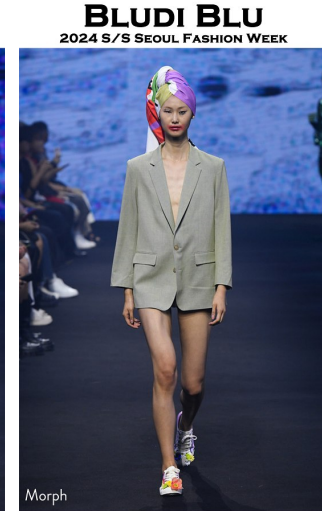

Morph

Morph Management, 36 Jangmun-ro Yongsan-gu Seoul Korea ZIP 04393 | Phone: +82 2 797 7200