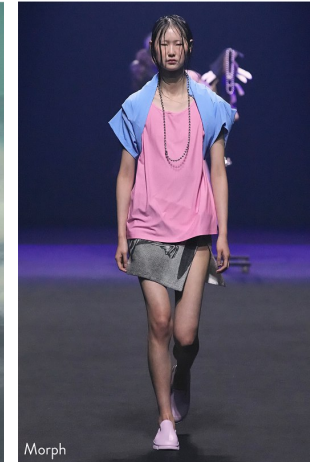

PARK SO YEON

UL:KIN
2024 S/S SEOUL FASHION WEEK

PARK SO YEON

ACCEPTANCE LETTER STUDIO
2023 F/W SEOUL FASHION WEEK

PARK SO YEON

PARK SO YEON (@park_xxo)

Height 181/5'11.5" Bust 71/28" A Waist 56/22" Hips 89/35" Shoe 250mm Hair Dark Brown Eyes Brown Born in 2003