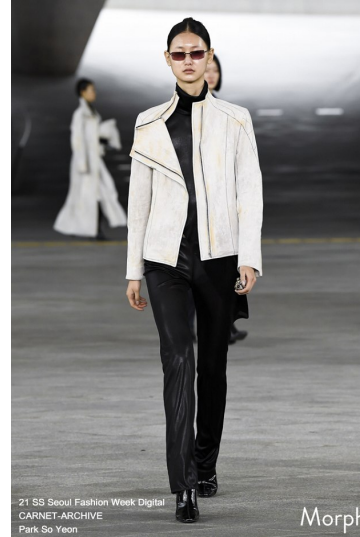

PARK SO YEON

PARK SO YEON

21 SS Seoul Fashion Week Digital
CARNET-ARCHIVE
Park So Yeon

Morph