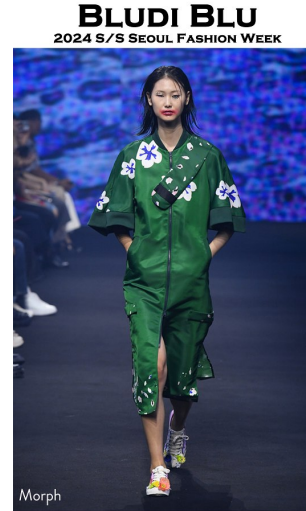

Morph

Morph Management, 36 Jangmun-ro Yongsan-gu Seoul Korea ZIP 04393 | Phone: +82 2 797 7200