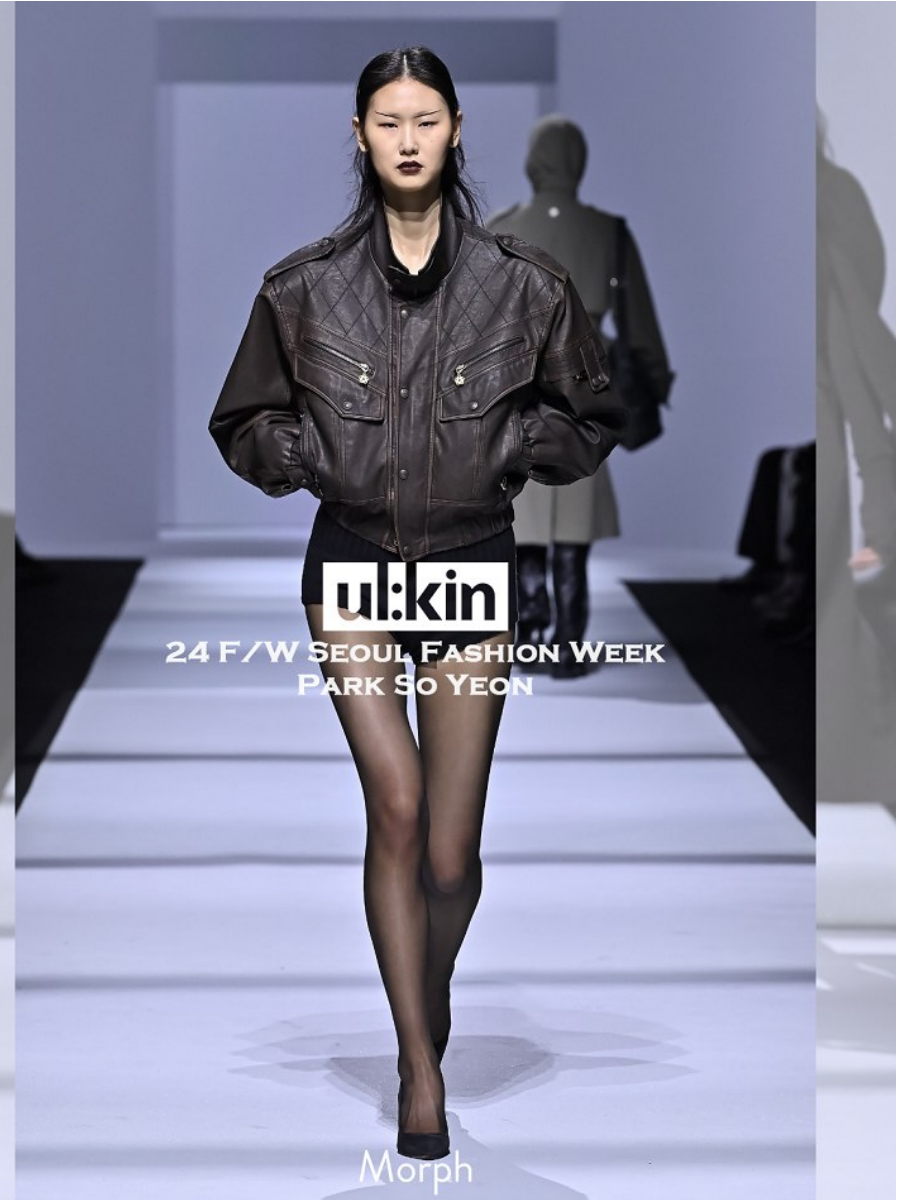

Morph

Morph Management, 36 Jangmun-ro Yongsan-gu Seoul Korea ZIP 04393 | Phone: +82 2 797 7200

PARK SO YEON (@park_xxo)

Height 181/5'11.5" Bust 71/28" A Waist 56/22" Hips 89/35" Shoe 250mm Hair Dark Brown Eyes Brown Born in 2003