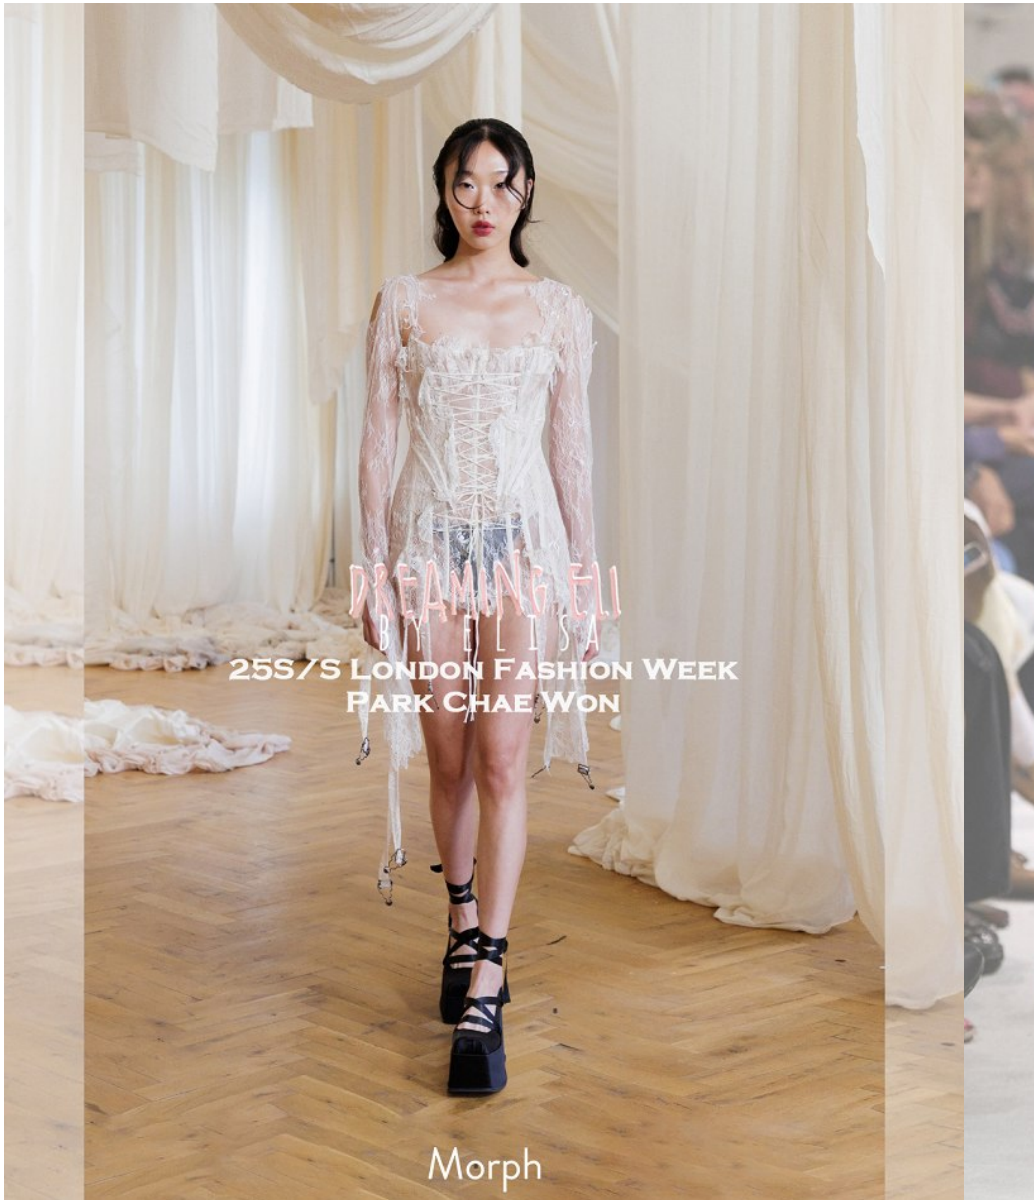

Morph

Morph Management, 36 Jangmun-ro Yongsan-gu Seoul Korea ZIP 04393 | Phone: +82 2 797 7200

PARK CHAE WON (@onlyandwon)

Height 176/5'9.5" Bust 84/33" A Waist 61/24" Hips 88/34.5" Shoe 245mm Hair Black Eyes Brown Born in 1999