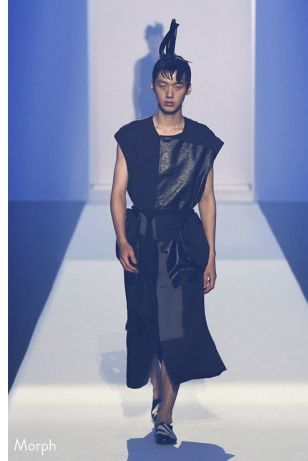

HOYA LEE

BALENCIAGA
2023 FALL HAUTE COUTURE SHOW

LEE YEONG HO

DIOR
2024 S/S PARIS MEN'S FASHION WEEK

LEE YEONG HO

RAINS
2024 S/S PARIS MEN'S FASHION WEEK

LEE YEONG HO

PRADA
2024 S/S MILAN MEN'S FASHION WEEK

LEE YEONG HO

DOLCE&GABBANA
2024 S/S MILAN MEN'S FASHION WEEK

LEE YEONG HO

HOYA LEE (@hoya521)

Height 188/6'2" Chest 84/33" Waist 64/25" Hips 87/34.5" Shoe 285mm Hair Black Eyes Black Born in 2002

Morph

Morph Management, 36 Jangmun-ro Yongsan-gu Seoul Korea ZIP 04393 | Phone: +82 2 797 7200