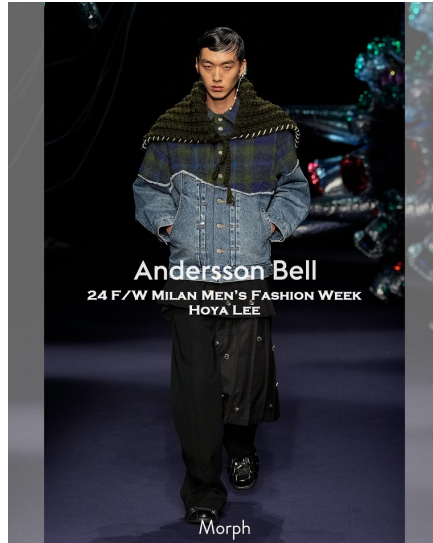

Morph

Morph Management, 36 Jangmun-ro Yongsan-gu Seoul Korea ZIP 04393 | Phone: +82 2 797 7200

HOYA LEE (@hoya521)

Height 188/6'2" Chest 84/33" Waist 64/25" Hips 87/34.5" Shoe 285mm Hair Black Eyes Black Born in 2002