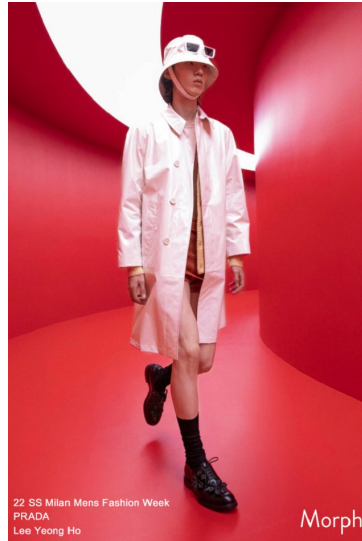

Morph

Morph Management, 36 Jangmun-ro Yongsan-gu Seoul Korea ZIP 04393 | Phone: +82 2 797 7200

HOYA LEE (@hoya521)

Height 188/6'2" Chest 84/33" Waist 64/25" Hips 87/34.5" Shoe 285mm Hair Black Eyes Black Born in 2002