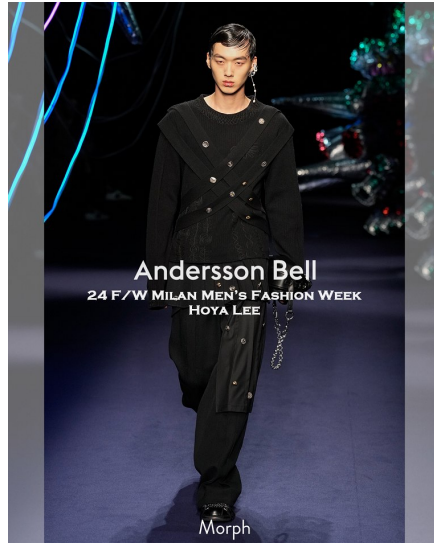

Morph

Morph Management, 36 Jangmun-ro Yongsan-gu Seoul Korea ZIP 04393 | Phone: +82 2 797 7200

HOYA LEE (@hoya521)

Height 188/6'2" Chest 84/33" Waist 64/25" Hips 87/34.5" Shoe 285mm Hair Black Eyes Black Born in 2002

LEE YEONG HO

DOLCE&GABBANA
2024 S/S MILAN MEN'S FASHION WEEK

LEE YEONG HO

HOYA LEE (@hoya521)

Height 188/6'2" Chest 84/33" Waist 64/25" Hips 87/34.5" Shoe 285mm Hair Black Eyes Black Born in 2002

Morph

Morph Management, 36 Jangmun-ro Yongsan-gu Seoul Korea ZIP 04393 | Phone: +82 2 797 7200