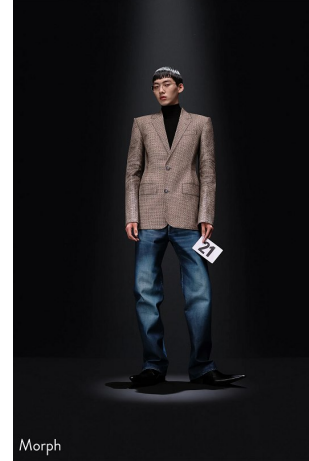

BALENCIAGA
2023 FALL HAUTE COUTURE SHOW

LEE YEONG HO