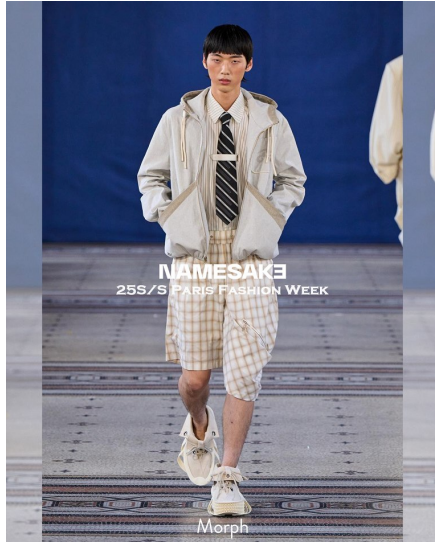

Morph

Morph Management, 36 Jangmun-ro Yongsan-gu Seoul Korea ZIP 04393 | Phone: +82 2 797 7200

HOYA LEE (@hoya521)

Height 188/6'2" Chest 84/33" Waist 64/25" Hips 87/34.5" Shoe 285mm Hair Black Eyes Black Born in 2002

LEE YEONG HO

DOLCE&GABBANA
2024 S/S MILAN MEN'S FASHION WEEK

LEE YEONG HO

HOYA LEE (@hoya521)

Height 188/6'2" Chest 84/33" Waist 64/25" Hips 87/34.5" Shoe 285mm Hair Black Eyes Black Born in 2002

Morph

Morph Management, 36 Jangmun-ro Yongsan-gu Seoul Korea ZIP 04393 | Phone: +82 2 797 7200