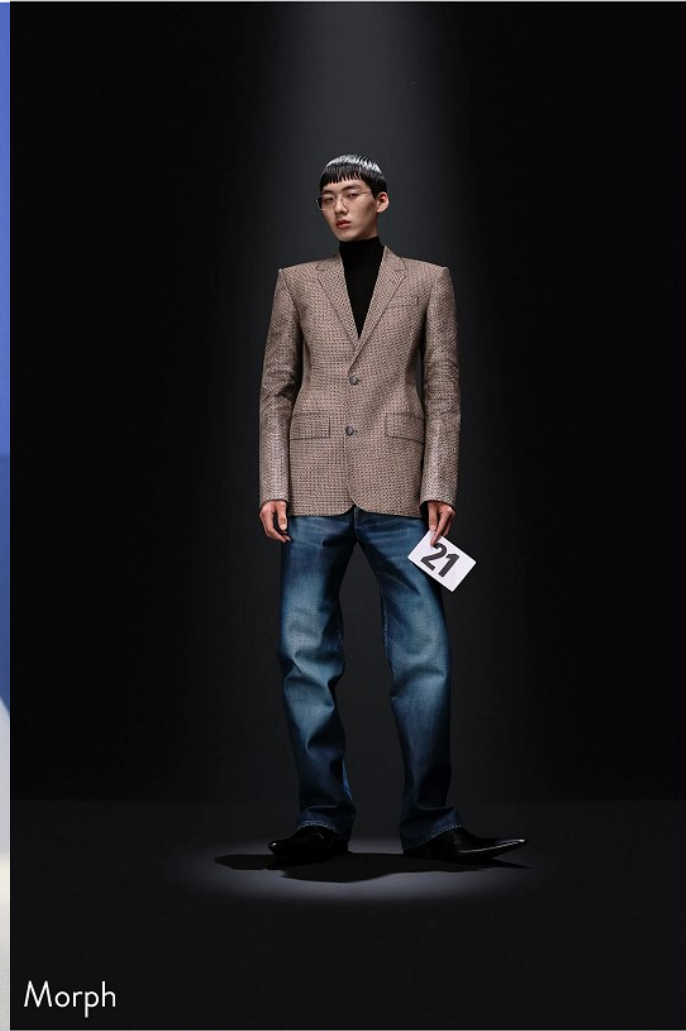

BALENCIAGA 2023 FALL HAUTE COUTURE SHOW

Morph

LEE YEONG HO

HOYA LEE (@hoya521)

Height 188/6'2" Chest 84/33" Waist 64/25" Hips 87/34.5" Shoe 285mm Hair Black Eyes Black Born in 2002