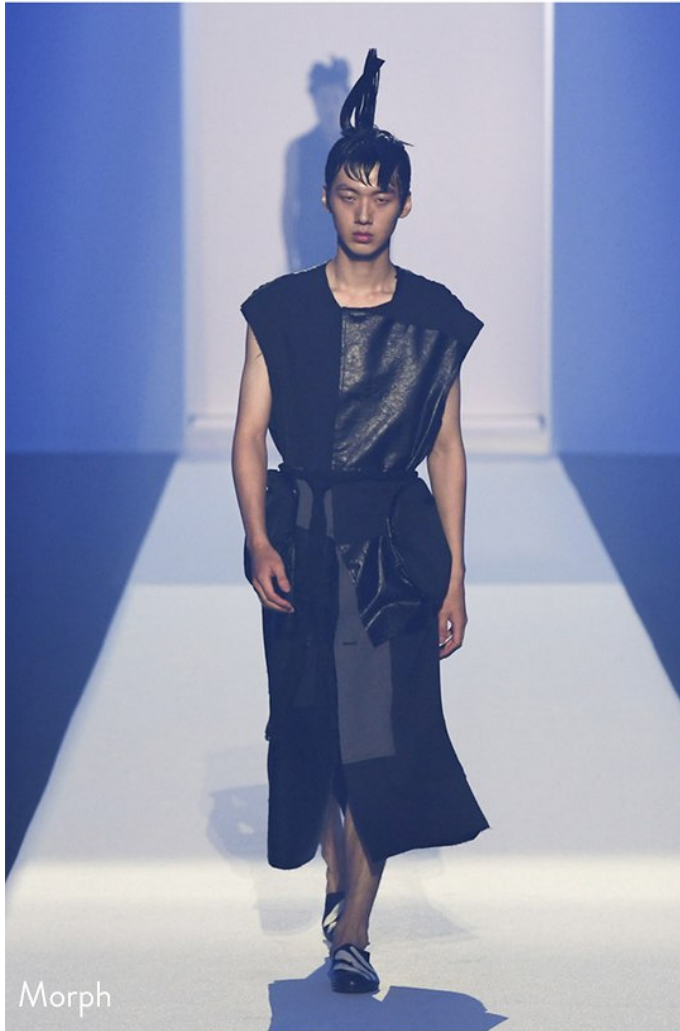

Morph

Morph Management, 36 Jangmun-ro Yongsan-gu Seoul Korea ZIP 04393 | Phone: +82 2 797 7200

SLING STONE 2024 S/S SEOUL FASHION WEEK

Morph

HOYA LEE