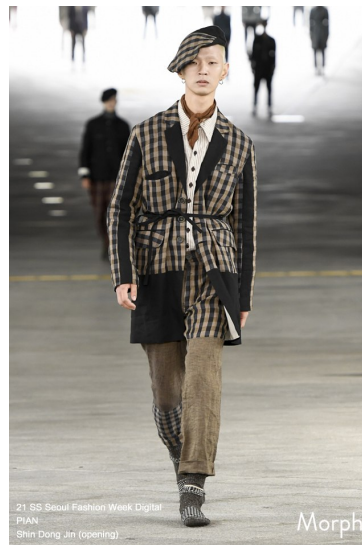

Morph

Morph Management, 36 Jangmun-ro Yongsan-gu Seoul Korea ZIP 04393 | Phone: +82 2 797 7200

SHIN DONG JIN (@goddongjin_)

Height 189/6'2.5" Chest 86/34" Waist 69/27" Hips 95/37.5" Shoe 280mm Hair Black Eyes Black Born in 1994