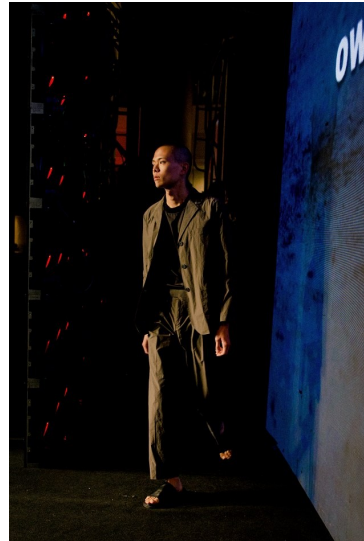

Morph

Morph Management, 36 Jangmun-ro Yongsan-gu Seoul Korea ZIP 04393 | Phone: +82 2 797 7200

KIM CHOONG EUI (@cukeem)

Height 187/6'1.5" Chest 87/34.5" Waist 76/30" Hips 90/35.5" Shoe 280mm Hair Black Eyes Black Born in 1996