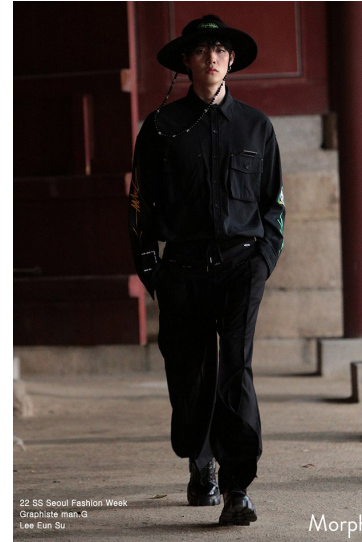

Morph

Morph Management, 36 Jangmun-ro Yongsan-gu Seoul Korea ZIP 04393 | Phone: +82 2 797 7200

LEE EUN SU (@i_eunsu_5)

Height 188/6'2" Chest 90/35.5" Waist 66/26" Hips 87/34.5" Shoe 280mm Hair Black Eyes Brown Born in 2000