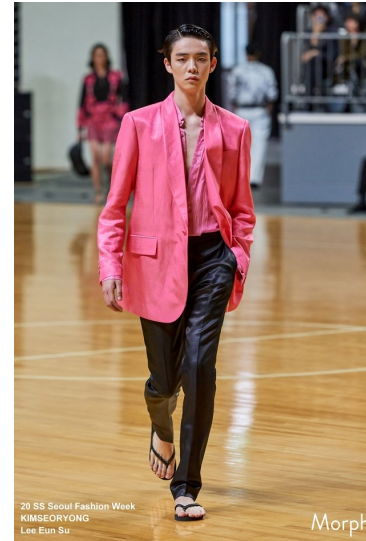

Morph

Morph Management, 36 Jangmun-ro Yongsan-gu Seoul Korea ZIP 04393 | Phone: +82 2 797 7200

LEE EUN SU (@i_eunsu_5)

Height 188/6'2" Chest 90/35.5" Waist 66/26" Hips 87/34.5" Shoe 280mm Hair Black Eyes Brown Born in 2000