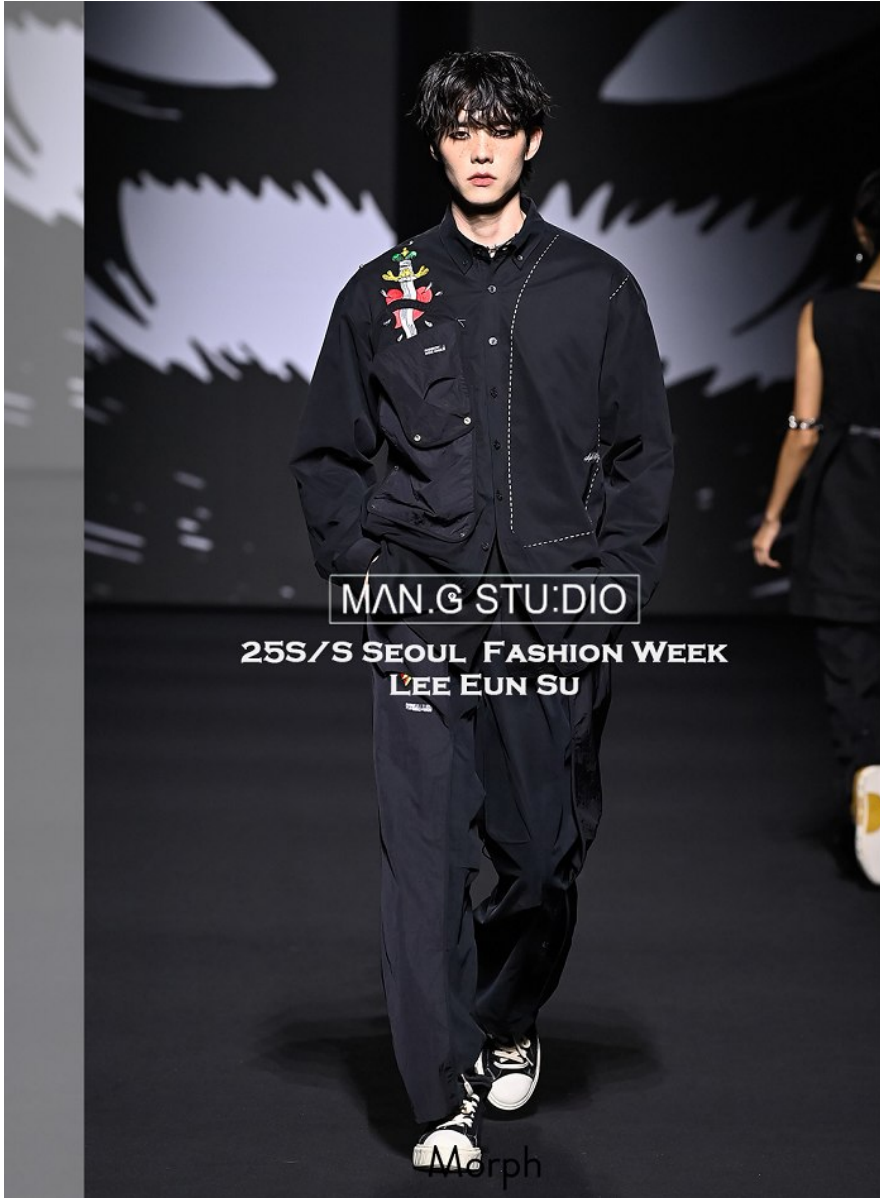

# Morph

Morph Management, 36 Jangmun-ro Yongsan-gu Seoul Korea ZIP 04393 | Phone: +82 2 797 7200

LEE EUN SU (@i\_\_eunsu\_5)

Height 188/6'2" Chest 90/35.5" Waist 66/26" Hips 87/34.5" Shoe 280mm Hair Black Eyes Brown Born in 2000