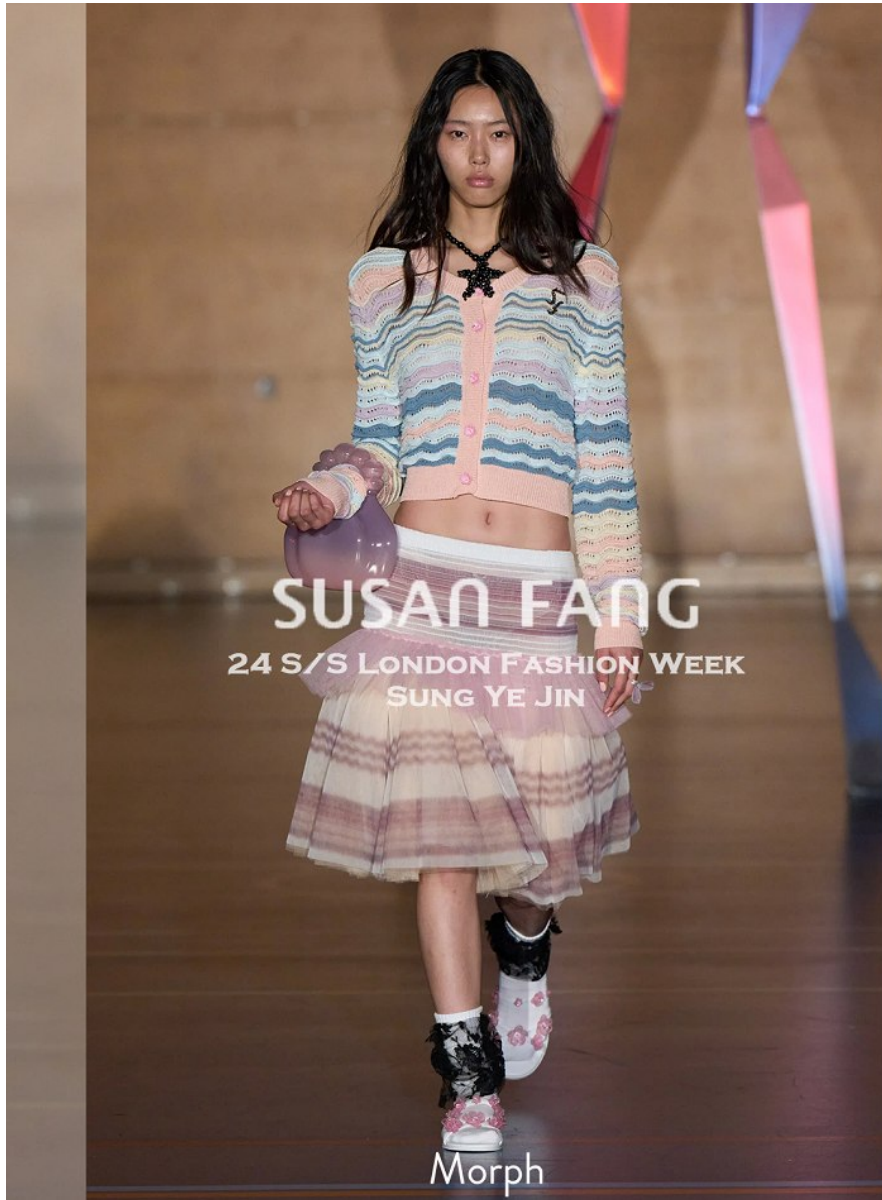

Morph

Morph Management, 36 Jangmun-ro Yongsan-gu Seoul Korea ZIP 04393 | Phone: +82 2 797 7200

SUNG YE JIN (@sungyjin)

Height 176/5'9.5" Bust 81/32" A Waist 59/23" Hips 83/32.5" Shoe 240mm Hair Black Eyes Black Born in 1997