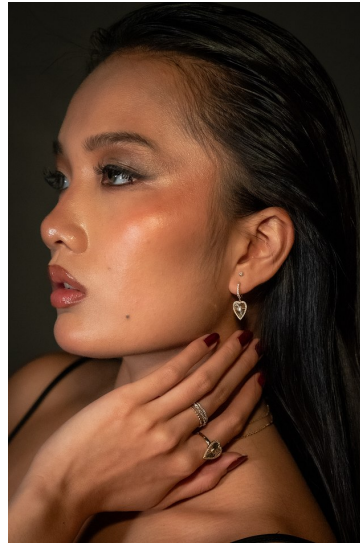

Morph

Morph Management, 36 Jangmun-ro Yongsan-gu Seoul Korea ZIP 04393 | Phone: +82 2 797 7200

JASMINE CHAN

Height 170/5'7" Bust 84/33" Waist 65/25.5" Hips 90/35.5" Hair Dark Brown Eyes Black Born in 1900