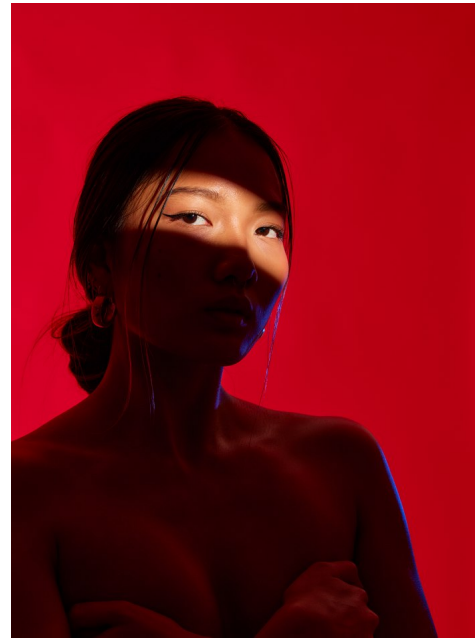

Morph

Morph Management, 36 Jangmun-ro Yongsan-gu Seoul Korea ZIP 04393 | Phone: +82 2 797 7200

Jasmine Chan

Height 170/5'7" Bust 84/33" Waist 65/25.5" Hips 90/35.5"

Hair Dark Brown Eyes Black Born in 1900