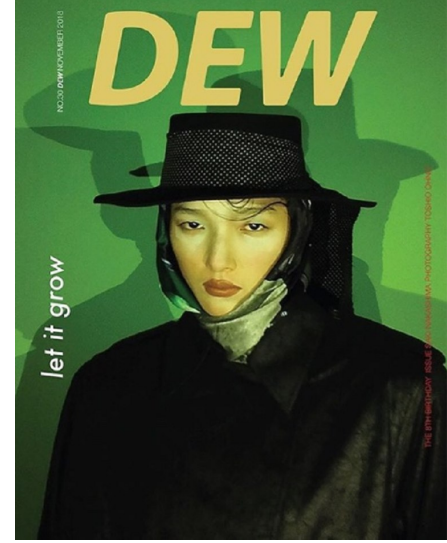

Morph

Morph Management, 36 Jangmun-ro Yongsan-gu Seoul Korea ZIP 04393 | Phone: +82 2 797 7200

SAKI NAKASHIMA (@saki_nakashima)

Height 175/5'9" Bust 84/33" Waist 62/24.5" Hips 89/35" Shoe 255MM Hair Black Eyes Black Born in 1900