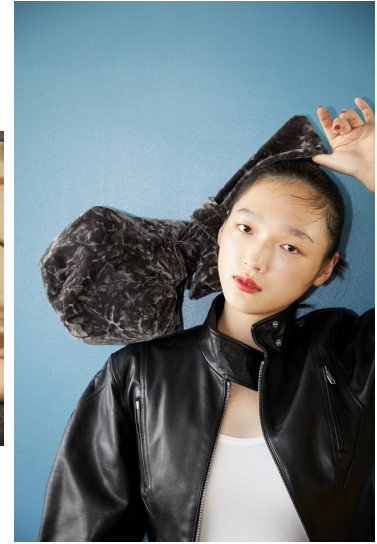

Morph

Morph Management, 36 Jangmun-ro Yongsan-gu Seoul Korea ZIP 04393 | Phone: +82 2 797 7200

SAKI NAKASHIMA (@saki_nakashima)

Height 175/5'9" Bust 84/33" Waist 62/24.5" Hips 89/35" Shoe 255MM Hair Black Eyes Black Born in 1900