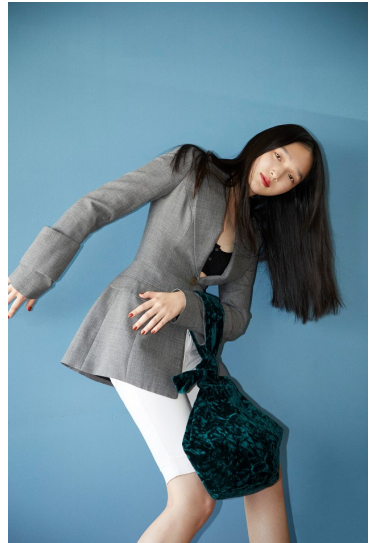

Morph

Morph Management, 36 Jangmun-ro Yongsan-gu Seoul Korea ZIP 04393 | Phone: +82 2 797 7200

SAKI NAKASHIMA (@saki_nakashima)

Height 175/5'9" Bust 84/33" Waist 62/24.5" Hips 89/35" Shoe 255MM Hair Black Eyes Black Born in 1900