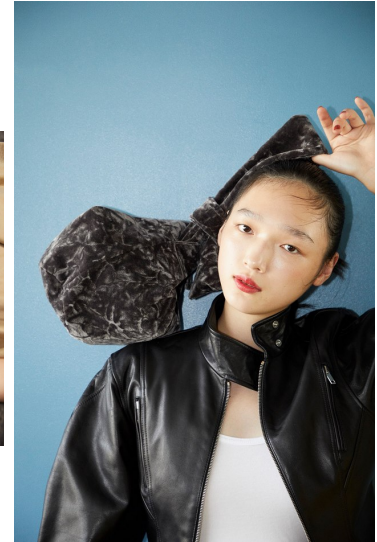

Morph

Morph Management, 36 Jangmun-ro Yongsan-gu Seoul Korea ZIP 04393 | Phone: +82 2 797 7200

SAKI NAKASHIMA (@saki_nakashima)

Height 175/5'9" Bust 84/33" Waist 62/24.5" Hips 89/35" Shoe 255MM Hair Black Eyes Black Born in 1900