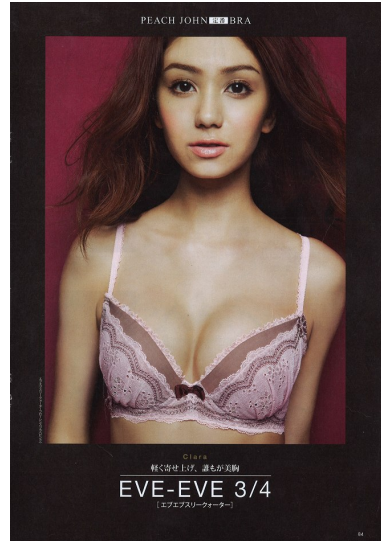

# Morph

Morph Management, 36 Jangmun-ro Yongsan-gu Seoul Korea ZIP 04393 | Phone: +82 2 797 7200

ANA CLARA (@decarvalho)

Height 171/5'7.5" Bust 82/32.5" Waist 59/23" Hips 89/35" Shoe 245mm Hair Brown Eyes Brown Born in 1900