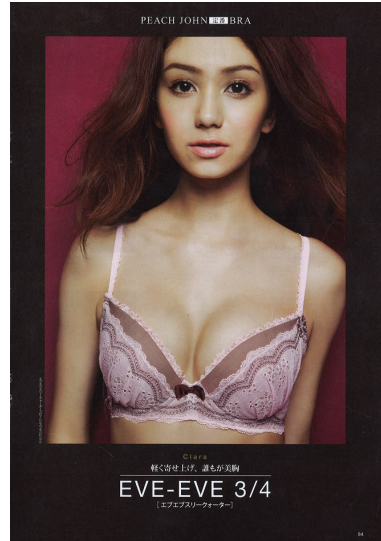

03
SHIRT: GQL2010-ESP ¥1,800
SKIRT: GQL8850-N642 ¥12,000
VISOR: GQL0075-ESP ¥3,900
SHOES: GQL0080-INTL OPEN PRICE

ANA CLARA (@decarvalho)

Height 171/5'7.5" Bust 82/32.5" Waist 59/23" Hips 89/35" Shoe 245mm Hair Brown Eyes Brown Born in 1900

Morph

Morph Management, 36 Jangmun-ro Yongsan-gu Seoul Korea ZIP 04393 | Phone: +82 2 797 7200

ANA CLARA (@decarvalho)

Height 171/5'7.5" Bust 82/32.5" Waist 59/23" Hips 89/35" Shoe 245mm Hair Brown Eyes Brown Born in 1900