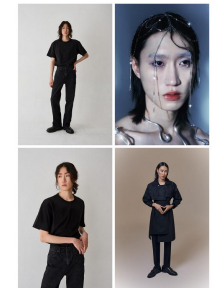

Morph

Morph Management, 36 Jangmun-ro Yongsan-gu Seoul Korea ZIP 04393 | Phone: +82 2 797 7200

Morph

MORPH COMPCARD UPDATE MEN

Born in 1900