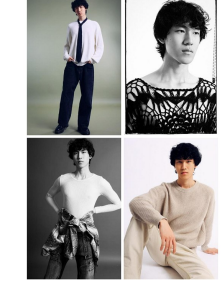

MORPH COMPCARD UPDATE MEN

Born in 1900