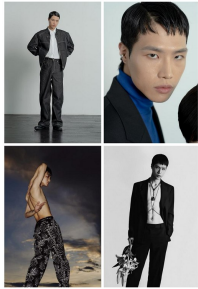

Jun (@jshkvn)