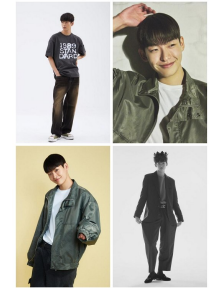

An Sun Woo (@sunwoochae)