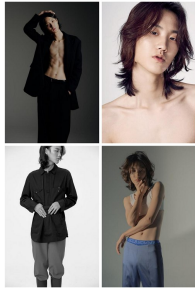

Morph

Morph Management, 36 Jangmun-ro Yongsan-gu Seoul Korea ZIP 04393 | Phone: +82 2 797 7200

Morph

MORPH COMPCARD UPDATE MEN

Born in 1900