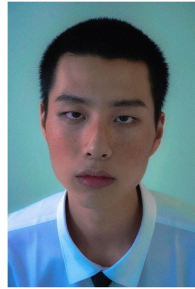

Morph

Morph Management, 36 Jangmun-ro Yongsan-gu Seoul Korea ZIP 04393 | Phone: +82 2 797 7200

Morph

MORPH COMPCARD UPDATE MEN

Born in 1900