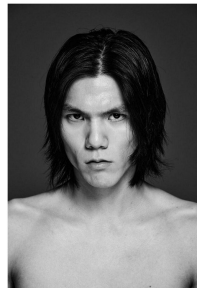

Morph

Morph Management, 36 Jangmun-ro Yongsan-gu Seoul Korea ZIP 04393 | Phone: +82 2 797 7200

Morph

MORPH COMPCARD UPDATE MEN

Born in 1900