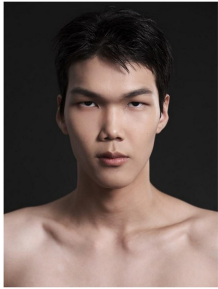

Morph

Morph Management, 36 Jangmun-ro Yongsan-gu Seoul Korea ZIP 04393 | Phone: +82 2 797 7200

Morph