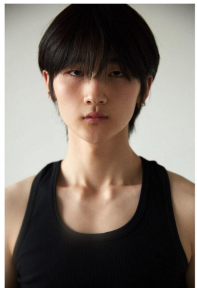

Morph

Morph Management, 36 Jangmun-ro Yongsan-gu Seoul Korea ZIP 04393 | Phone: +82 2 797 7200

Morph

MORPH COMPCARD UPDATE MEN

Born in 1900