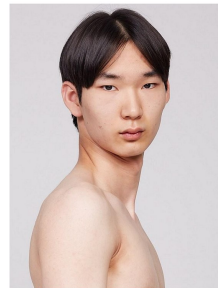

Morph

Morph Management, 36 Jangmun-ro Yongsan-gu Seoul Korea ZIP 04393 | Phone: +82 2 797 7200

Morph

MORPH COMPCARD UPDATE MEN

Born in 1900