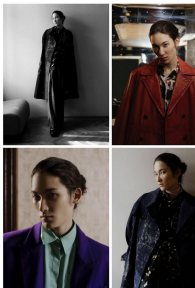

Kenta (@kenta_fm)