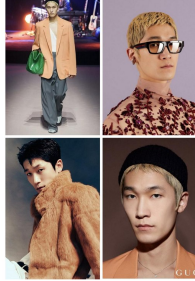

Morph

Morph Management, 36 Jangmun-ro Yongsan-gu Seoul Korea ZIP 04393 | Phone: +82 2 797 7200

Morph

MORPH COMPCARD UPDATE MEN

Born in 1900