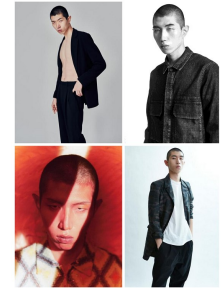

Morph

Morph Management, 36 Jangmun-ro Yongsan-gu Seoul Korea ZIP 04393 | Phone: +82 2 797 7200

Morph

MORPH COMPCARD UPDATE MEN

Born in 1900