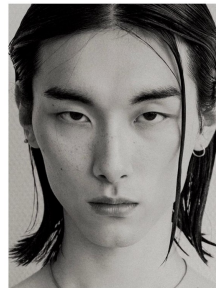

Morph

Morph Management, 36 Jangmun-ro Yongsan-gu Seoul Korea ZIP 04393 | Phone: +82 2 797 7200

MALE MODELS

Morph

MORPH COMPCARD UPDATE MEN

Born in 1900