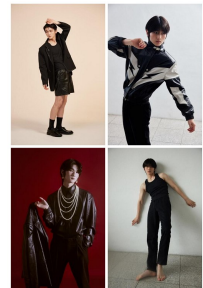

Morph

Morph Management, 36 Jangmun-ro Yongsan-gu Seoul Korea ZIP 04393 | Phone: +82 2 797 7200

Morph

MORPH COMPCARD UPDATE MEN

Born in 1900