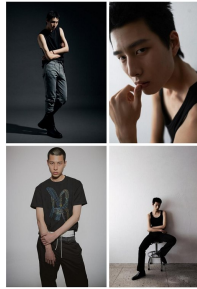

Morph

Morph Management, 36 Jangmun-ro Yongsan-gu Seoul Korea ZIP 04393 | Phone: +82 2 797 7200

Morph

MORPH COMPCARD UPDATE MEN

Born in 1900