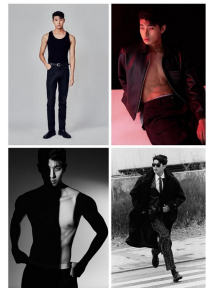

MORPH COMPCARD UPDATE MEN

Born in 1900