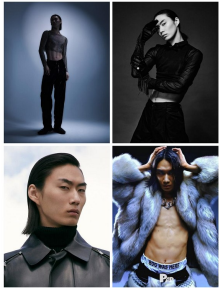

Morph

Morph Management, 36 Jangmun-ro Yongsan-gu Seoul Korea ZIP 04393 | Phone: +82 2 797 7200

Morph

MORPH COMPCARD UPDATE MEN

Born in 1900