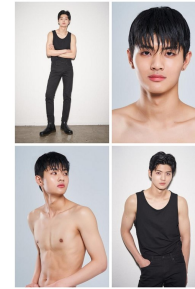

Kim Min Sung (@min_sung00)