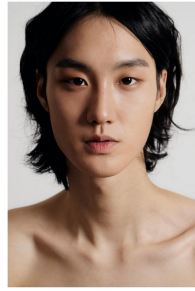

Morph

Morph Management, 36 Jangmun-ro Yongsan-gu Seoul Korea ZIP 04393 | Phone: +82 2 797 7200

Morph

MORPH COMPCARD UPDATE MEN

Born in 1900