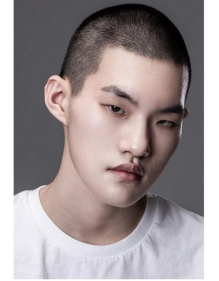

Morph

Morph Management, 36 Jangmun-ro Yongsan-gu Seoul Korea ZIP 04393 | Phone: +82 2 797 7200

Morph

MORPH COMPCARD UPDATE MEN

Born in 1900