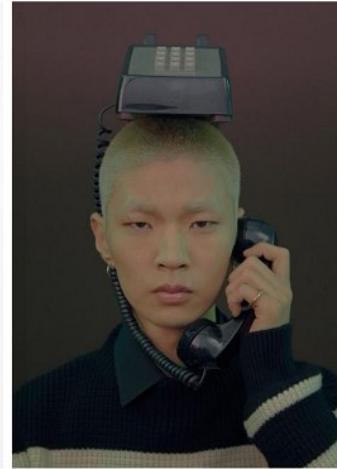

Morph

Morph Management, 36 Jangmun-ro Yongsan-gu Seoul Korea ZIP 04393 | Phone: +82 2 797 7200

Morph

Morph Management, 36 Jangmun-ro Yongsan-gu Seoul Korea ZIP 04393 | Phone: +82 2 797 7200

Shin Dong Jin (@goddongjin_)

Height 189/6'2.5" Chest 86/34" Waist 69/27" Hips 95/37.5" Shoe 280mm

Hair Black Eyes Black Born in 1994

MORPH COMPCARD UPDATE MEN

Born in 1900