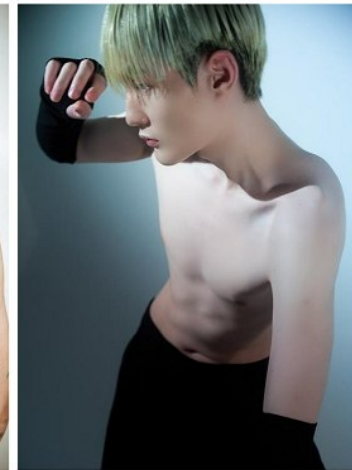

Morph

Morph Management, 36 Jangmun-ro Yongsan-gu Seoul Korea ZIP 04393 | Phone: +82 2 797 7200

Morph

Morph Management, 36 Jangmun-ro Yongsan-gu Seoul Korea ZIP 04393 | Phone: +82 2 797 7200

Yu Seung Woo (@nemui_woo)

Height 188/6'2" Chest 85/33.5" Waist 67/26.5" Hips 84/33" Shoe 275mm
Hair Black Eyes Brown Born in 1999

MORPH COMPCARD UPDATE MEN

Born in 1900