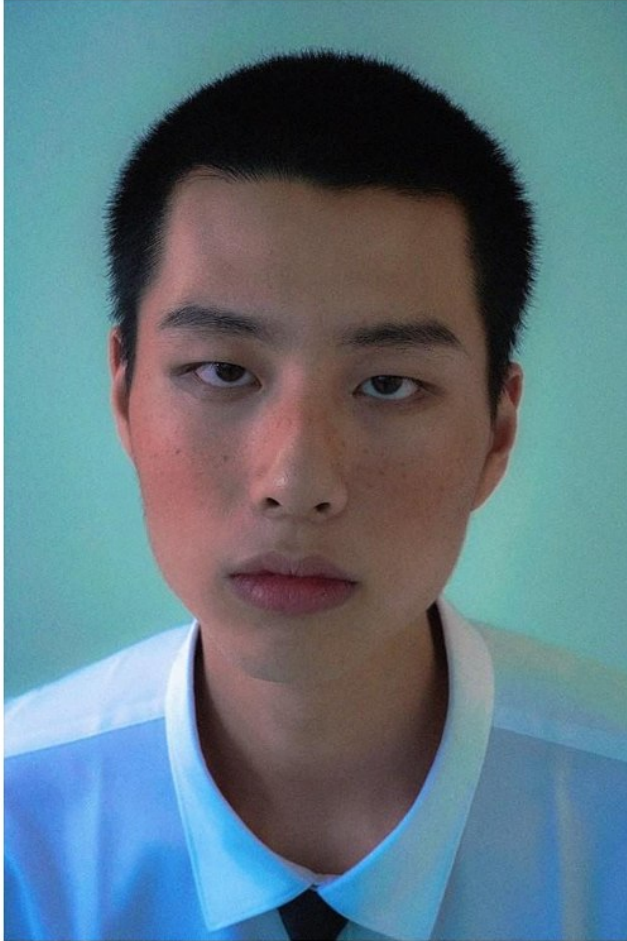

Morph

Morph Management, 36 Jangmun-ro Yongsan-gu Seoul Korea ZIP 04393 | Phone: +82 2 797 7200

Morph

Morph Management, 36 Jangmun-ro Yongsan-gu Seoul Korea ZIP 04393 | Phone: +82 2 797 7200

Han Zino (@hanzino1)

Height 189/6'2.5" Chest 82/32.5" Waist 61/24" Hips 89/35" Shoe 280mm

Hair Black Eyes Brown Born in 2003

MORPH COMPCARD UPDATE MEN

Born in 1900