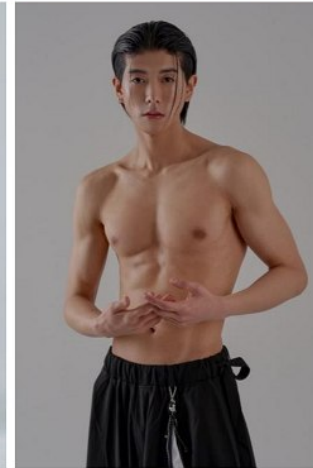

Morph

Morph Management, 36 Jangmun-ro Yongsan-gu Seoul Korea ZIP 04393 | Phone: +82 2 797 7200

Morph

Morph Management, 36 Jangmun-ro Yongsan-gu Seoul Korea ZIP 04393 | Phone: +82 2 797 7200

Seo Tae Won (@seotaewonnnn)

Height 183/6'0" Chest 99/39" Waist 74/29" Hips 92/36" Shoe 270mm

Hair Black Eyes Black Born in 1995

MORPH COMPCARD UPDATE MEN

Born in 1900