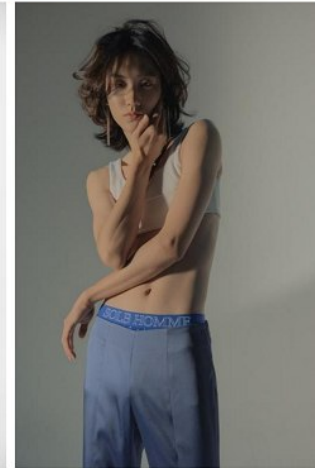

Morph

Morph Management, 36 Jangmun-ro Yongsan-gu Seoul Korea ZIP 04393 | Phone: +82 2 797 7200

Morph

Morph Management, 36 Jangmun-ro Yongsan-gu Seoul Korea ZIP 04393 | Phone: +82 2 797 7200

Son Ho Hyun (@_hophin_)

Height 187/6'1.5" Chest 83/32.5" Waist 67/26.5" Hips 87/34.5" Shoe 265mm

Hair Black Eyes Black Born in 1998

MORPH COMPCARD UPDATE MEN

Born in 1900