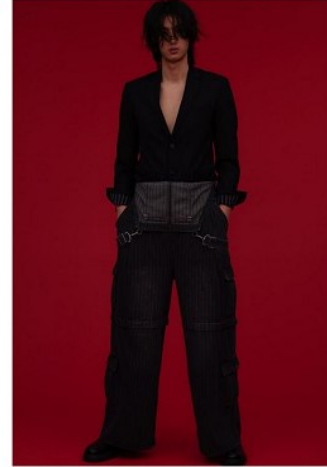

Morph

Morph Management, 36 Jangmun-ro Yongsan-gu Seoul Korea ZIP 04393 | Phone: +82 2 797 7200

Morph

Morph Management, 36 Jangmun-ro Yongsan-gu Seoul Korea ZIP 04393 | Phone: +82 2 797 7200

Yu Soda (@yusodaman)

Height 189/6'2.5" Chest 89/35" Waist 70/27.5" Hips 90/35.5" Shoe 290mm

Hair Black Eyes Black Born in 1997

MORPH COMPCARD UPDATE MEN

Born in 1900