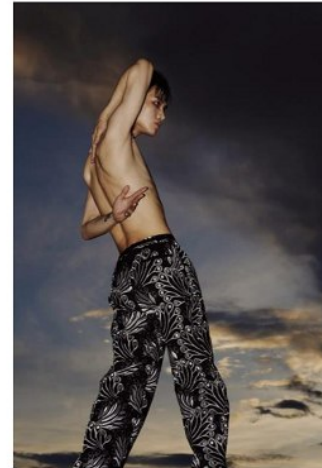

Morph

Morph Management, 36 Jangmun-ro Yongsan-gu Seoul Korea ZIP 04393 | Phone: +82 2 797 7200

Morph

Morph Management, 36 Jangmun-ro Yongsan-gu Seoul Korea ZIP 04393 | Phone: +82 2 797 7200

Jun (@jskimlv)

Height 187/6'1.5" Chest 80/31.5" Waist 63/25" Hips 84/33" Shoe 275mm
Hair Black Eyes Black Born in 1995

MORPH COMPCARD UPDATE MEN

Born in 1900