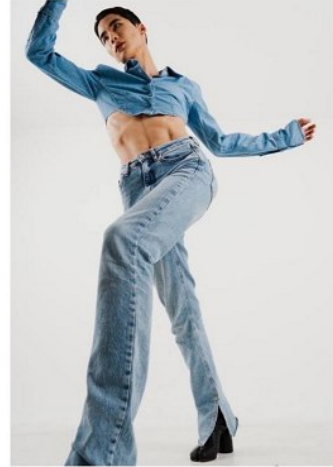

Morph

Morph Management, 36 Jangmun-ro Yongsan-gu Seoul Korea ZIP 04393 | Phone: +82 2 797 7200

Morph

Morph Management, 36 Jangmun-ro Yongsan-gu Seoul Korea ZIP 04393 | Phone: +82 2 797 7200

Jeon Hyeon Woo (@honu.kr)
Height 183/6'0" Chest 81/32" Waist 61/24" Hips 85/33.5" Shoe 265mm
Hair Brown Eyes Black Born in 1998

MORPH COMPCARD UPDATE MEN

Born in 1900