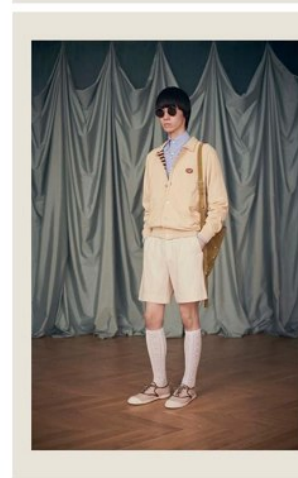

Morph

Morph Management, 36 Jangmun-ro Yongsan-gu Seoul Korea ZIP 04393 | Phone: +82 2 797 7200

Morph

Morph Management, 36 Jangmun-ro Yongsan-gu Seoul Korea ZIP 04393 | Phone: +82 2 797 7200

Lee Sung Young (@sungy0unglee)

Height 187/6'1.5" Chest 79/31" Waist 65/25.5" Hips 86/34" Shoe 270mm

Hair Black Eyes Dark Brown Born in 1999

MORPH COMPCARD UPDATE MEN

Born in 1900