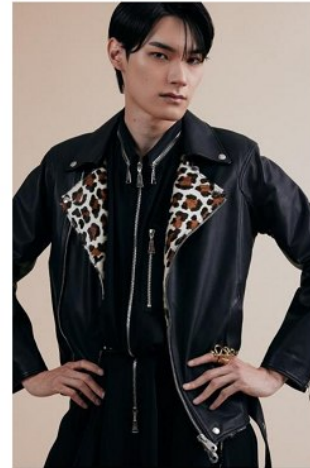

Morph

Morph Management, 36 Jangmun-ro Yongsan-gu Seoul Korea ZIP 04393 | Phone: +82 2 797 7200

Morph

Morph Management, 36 Jangmun-ro Yongsan-gu Seoul Korea ZIP 04393 | Phone: +82 2 797 7200

Yuta Shimizu (@shimizu_yuuta)

Height 186/6'1.5" Chest 92/36" Waist 73/28.5" Hips 95/37.5" Shoe 290mm Hair Black Eyes Black Born in 1900

MORPH COMPCARD UPDATE MEN

Born in 1900