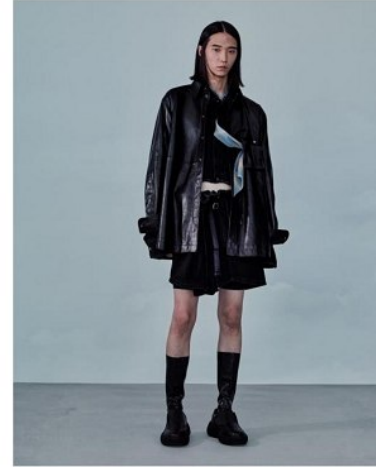

Morph

Morph Management, 36 Jangmun-ro Yongsan-gu Seoul Korea ZIP 04393 | Phone: +82 2 797 7200

Morph

Morph Management, 36 Jangmun-ro Yongsan-gu Seoul Korea ZIP 04393 | Phone: +82 2 797 7200

Ko Eun Woo (@kewooo_)

Height 185/6'1" Chest 79/31" Waist 69/27" Hips 87/34.5" Shoe 270mm

Hair Black Eyes Brown Born in 2001

MORPH COMPCARD UPDATE MEN

Born in 1900