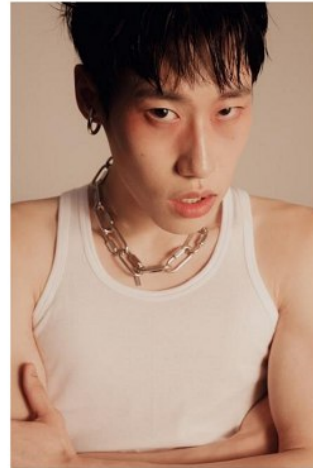

Morph

Morph Management, 36 Jangmun-ro Yongsan-gu Seoul Korea ZIP 04393 | Phone: +82 2 797 7200

Morph

Morph Management, 36 Jangmun-ro Yongsan-gu Seoul Korea ZIP 04393 | Phone: +82 2 797 7200

Park Hong Sung (@hhxnn9)

Height 187/6'1.5" Chest 91/36" Waist 70/27.5" Hips 92/36" Shoe 280mm

Hair Black Eyes Black Born in 1998

MORPH COMPCARD UPDATE MEN

Born in 1900