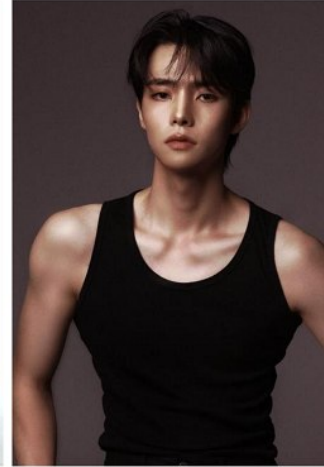

Morph

Morph Management, 36 Jangmun-ro Yongsan-gu Seoul Korea ZIP 04393 | Phone: +82 2 797 7200

Morph

Morph Management, 36 Jangmun-ro Yongsan-gu Seoul Korea ZIP 04393 | Phone: +82 2 797 7200

Lee Eun Su (@i_eunsu_5)

Height 188/6'2" Chest 85/33.5" Waist 70/27.5" Hips 91/36" Shoe 280mm

Hair Black Eyes Brown Born in 2000

MORPH COMPCARD UPDATE MEN

Born in 1900