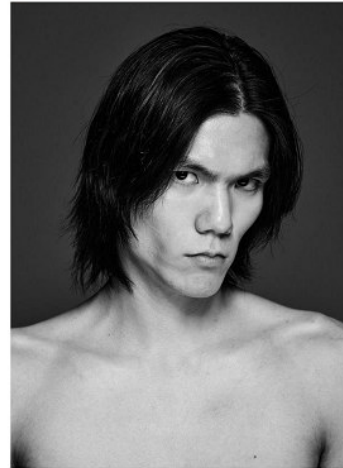

Morph

Morph Management, 36 Jangmun-ro Yongsan-gu Seoul Korea ZIP 04393 | Phone: +82 2 797 7200

Morph

Morph Management, 36 Jangmun-ro Yongsan-gu Seoul Korea ZIP 04393 | Phone: +82 2 797 7200

Choi Kang (@_kang1488)

Height 189/6'2.5" Chest 89/35" Waist 69/27" Hips 86/34" Shoe 275mm

Hair Black Eyes Black Born in 2001

MORPH COMPCARD UPDATE MEN

Born in 1900