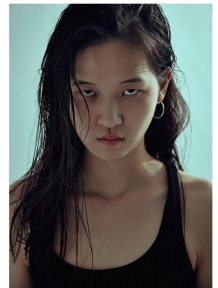

Morph

Morph Management, 36 Jangmun-ro Yongsan-gu Seoul Korea ZIP 04393 | Phone: +82 2 797 7200

MORPH COMPCARD UPDATE WOMEN

Born in 1900