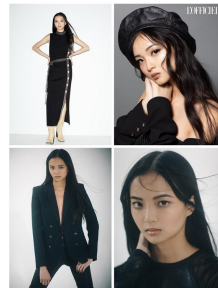

Morph

Morph Management, 36 Jangmun-ro Yongsan-gu Seoul Korea ZIP 04393 | Phone: +82 2 797 7200

MORPH COMPCARD UPDATE WOMEN

Born in 1900