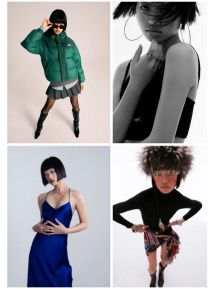

Morph

Morph Management, 36 Jangmun-ro Yongsan-gu Seoul Korea ZIP 04393 | Phone: +82 2 797 7200

Morph

MORPH COMPCARD UPDATE WOMEN

Born in 1900