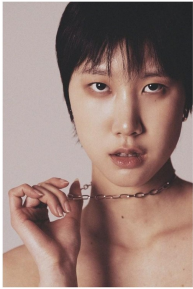

Morph

Morph Management, 36 Jangmun-ro Yongsan-gu Seoul Korea ZIP 04393 | Phone: +82 2 797 7200

Morph