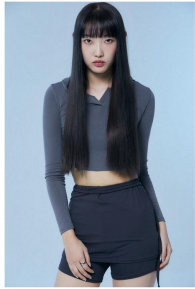

Morph

Morph Management, 36 Jangmun-ro Yongsan-gu Seoul Korea ZIP 04393 | Phone: +82 2 797 7200

MORPH COMPCARD UPDATE WOMEN

Born in 1900