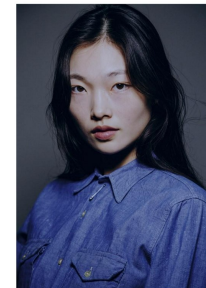

Morph

Morph Management, 36 Jangmun-ro Yongsan-gu Seoul Korea ZIP 04393 | Phone: +82 2 797 7200

MORPH COMPCARD UPDATE WOMEN

Born in 1900