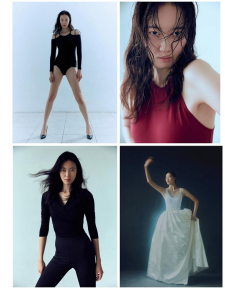

Morph

Morph Management, 36 Jangmun-ro Yongsan-gu Seoul Korea ZIP 04393 | Phone: +82 2 797 7200

MORPH COMPCARD UPDATE WOMEN

Born in 1900