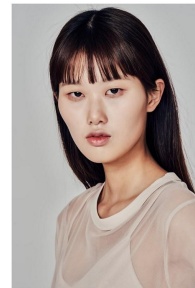

Morph

Morph Management, 36 Jangmun-ro Yongsan-gu Seoul Korea ZIP 04393 | Phone: +82 2 797 7200

MORPH COMPCARD UPDATE WOMEN

Born in 1900