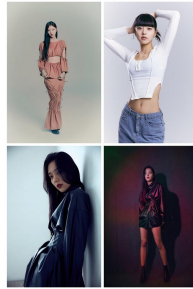

Morph

Morph Management, 36 Jangmun-ro Yongsan-gu Seoul Korea ZIP 04393 | Phone: +82 2 797 7200

MORPH COMPCARD UPDATE WOMEN

Born in 1900