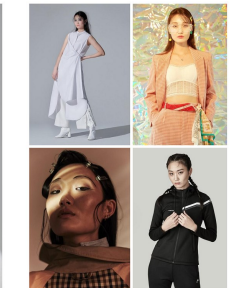

Morph

Morph Management, 36 Jangmun-ro Yongsan-gu Seoul Korea ZIP 04393 | Phone: +82 2 797 7200

MORPH COMPCARD UPDATE WOMEN

Born in 1900