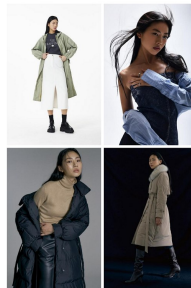

Morph

Morph Management, 36 Jangmun-ro Yongsan-gu Seoul Korea ZIP 04393 | Phone: +82 2 797 7200

FEMALE MODELS

MORPH COMPCARD UPDATE WOMEN

Born in 1900