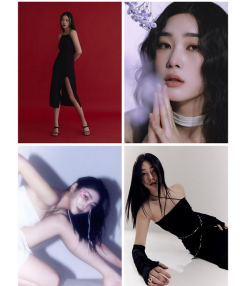

Morph

Morph Management, 36 Jangmun-ro Yongsan-gu Seoul Korea ZIP 04393 | Phone: +82 2 797 7200

MORPH COMPCARD UPDATE WOMEN

Born in 1900