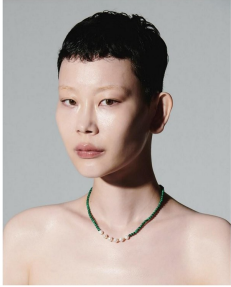

Morph

Morph Management, 36 Jangmun-ro Yongsan-gu Seoul Korea ZIP 04393 | Phone: +82 2 797 7200

MORPH COMPCARD UPDATE WOMEN

Born in 1900