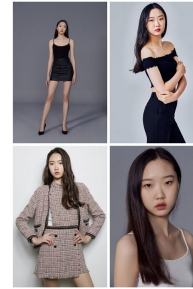

Morph

Morph Management, 36 Jangmun-ro Yongsan-gu Seoul Korea ZIP 04393 | Phone: +82 2 797 7200

MORPH COMPCARD UPDATE WOMEN

Born in 1900