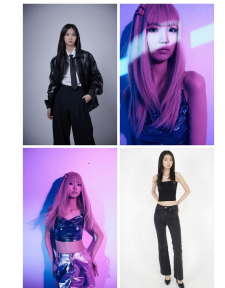

Morph

Morph Management, 36 Jangmun-ro Yongsan-gu Seoul Korea ZIP 04393 | Phone: +82 2 797 7200

MORPH COMPCARD UPDATE WOMEN

Born in 1900