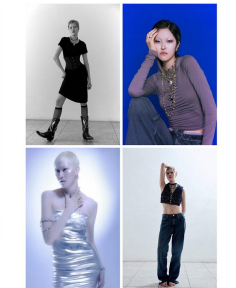

Morph

Morph Management, 36 Jangmun-ro Yongsan-gu Seoul Korea ZIP 04393 | Phone: +82 2 797 7200

MORPH COMPCARD UPDATE WOMEN

Born in 1900