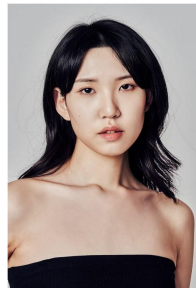

Morph

Morph Management, 36 Jangmun-ro Yongsan-gu Seoul Korea ZIP 04393 | Phone: +82 2 797 7200

MORPH COMPCARD UPDATE WOMEN

Born in 1900