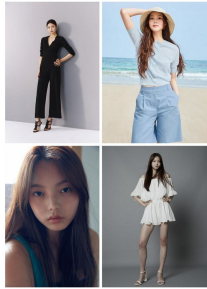

Morph

Morph Management, 36 Jangmun-ro Yongsan-gu Seoul Korea ZIP 04393 | Phone: +82 2 797 7200

MORPH COMPCARD UPDATE WOMEN

Born in 1900