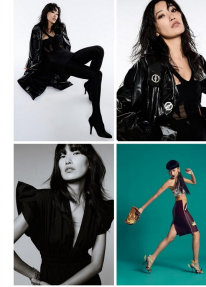

Morph

Morph Management, 36 Jangmun-ro Yongsan-gu Seoul Korea ZIP 04393 | Phone: +82 2 797 7200

MORPH COMPCARD UPDATE WOMEN

Born in 1900