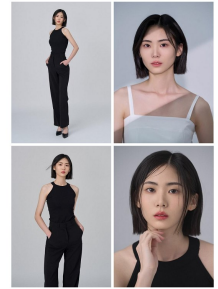

Morph

Morph Management, 36 Jangmun-ro Yongsan-gu Seoul Korea ZIP 04393 | Phone: +82 2 797 7200

MORPH COMPCARD UPDATE WOMEN

Born in 1900