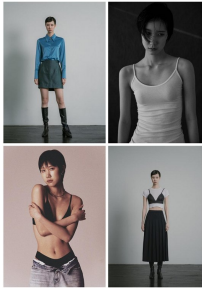

Morph

Morph Management, 36 Jangmun-ro Yongsan-gu Seoul Korea ZIP 04393 | Phone: +82 2 797 7200

Morph