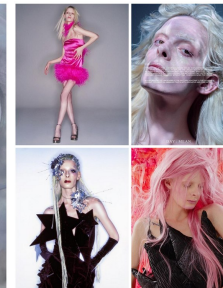

Morph

Morph Management, 36 Jangmun-ro Yongsan-gu Seoul Korea ZIP 04393 | Phone: +82 2 797 7200

FEMALE MODELS

MORPH COMPCARD UPDATE WOMEN

Born in 1900