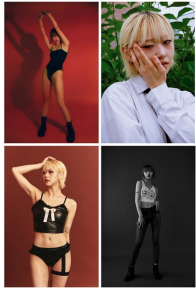

Morph

Morph Management, 36 Jangmun-ro Yongsan-gu Seoul Korea ZIP 04393 | Phone: +82 2 797 7200

MORPH COMPCARD UPDATE WOMEN

Born in 1900