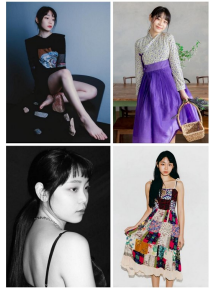

Morph

Morph Management, 36 Jangmun-ro Yongsan-gu Seoul Korea ZIP 04393 | Phone: +82 2 797 7200

MORPH COMPCARD UPDATE WOMEN

Born in 1900