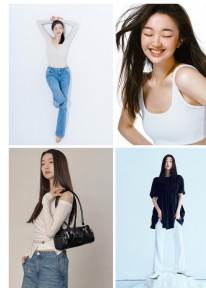

Morph

Morph Management, 36 Jangmun-ro Yongsan-gu Seoul Korea ZIP 04393 | Phone: +82 2 797 7200

MORPH COMPCARD UPDATE WOMEN

Born in 1900