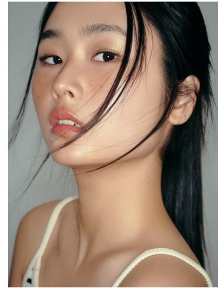

Morph

Morph Management, 36 Jangmun-ro Yongsan-gu Seoul Korea ZIP 04393 | Phone: +82 2 797 7200

MORPH COMPCARD UPDATE WOMEN

Born in 1900