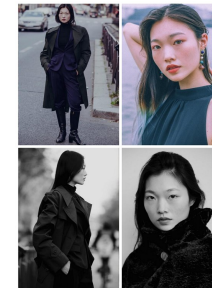

Morph

Morph Management, 36 Jangmun-ro Yongsan-gu Seoul Korea ZIP 04393 | Phone: +82 2 797 7200

MORPH COMPCARD UPDATE WOMEN

Born in 1900