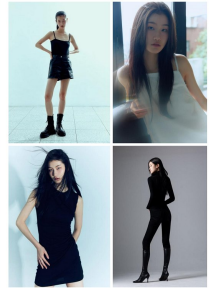

Morph

Morph Management, 36 Jangmun-ro Yongsan-gu Seoul Korea ZIP 04393 | Phone: +82 2 797 7200

MORPH COMPCARD UPDATE WOMEN

Born in 1900