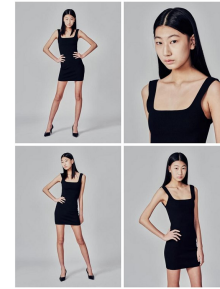

Morph

Morph Management, 36 Jangmun-ro Yongsan-gu Seoul Korea ZIP 04393 | Phone: +82 2 797 7200

MORPH COMPCARD UPDATE WOMEN

Born in 1900