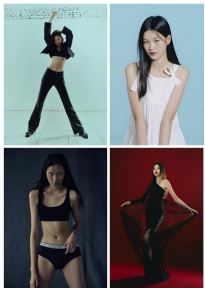

Morph

Morph Management, 36 Jangmun-ro Yongsan-gu Seoul Korea ZIP 04393 | Phone: +82 2 797 7200

MORPH COMPCARD UPDATE WOMEN

Born in 1900