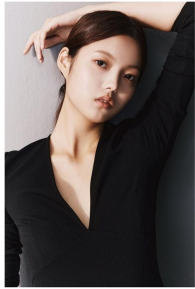

Morph

Morph Management, 36 Jangmun-ro Yongsan-gu Seoul Korea ZIP 04393 | Phone: +82 2 797 7200

MORPH COMPCARD UPDATE WOMEN

Born in 1900