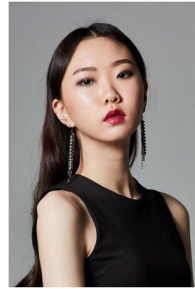

Morph

Morph Management, 36 Jangmun-ro Yongsan-gu Seoul Korea ZIP 04393 | Phone: +82 2 797 7200

MORPH COMPCARD UPDATE WOMEN

Born in 1900