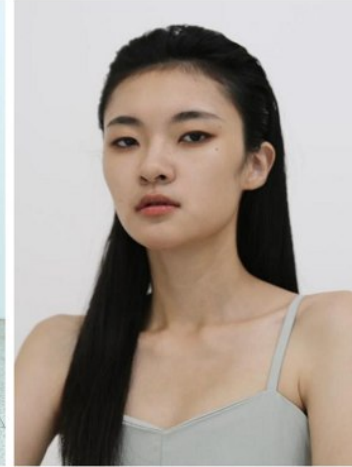

Yeon Kim (@yeon.d0_0)

Height 180/5'11" Bust 85/33.5" A Waist 60/23.5" Hips 86/34" Shoe 250mm

Hair Black Eyes Black Born in 2002

Morph Management, 36 Jangmun-r Yongsan-gu Seoul Korea ZIP 04393 | Phone: +82 2 797 7200

MORPH COMPCARD UPDATE WOMEN

Born in 1900

Morph

Morph Management, 36 Jangmun-ro Yongsan-gu Seoul Korea ZIP 04393 | Phone: +82 2 797 7200

Seol Ye Been (@yebeen1105)

Height 178/5'10" Bust 74/29" A Waist 54/21" Hips 82/32.5" Shoe 240mm
Hair Black Eyes Dark Brown Born in 1998

MORPH COMPCARD UPDATE WOMEN

Born in 1900

Morph

Morph Management, 36 Jangmun-ro Yongsan-gu Seoul Korea ZIP 04393 | Phone: +82 2 797 7200

Joo Young In (@zoo_0__person_)

Height 177/5'9.5" Bust 77/30.5" A Waist 52/20.5" Hips 89/35" Shoe 245mm
Hair Black Eyes Black Born in 2002