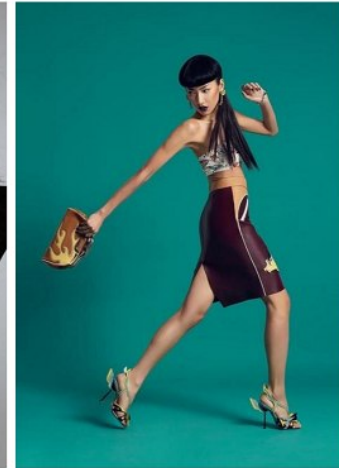

Morph

Morph Management, 36 Jangmun-ro Yongsan-gu Seoul Korea ZIP 04393 | Phone: +82 2 797 7200

Gigi Jeon (@gigijeon)

Height 178/5'10" Bust 81/32" Waist 61/24" Hips 86/34" Shoe 255mm

Hair Brown Eyes Black Born in 1900

MORPH COMPCARD UPDATE WOMEN

Born in 1900