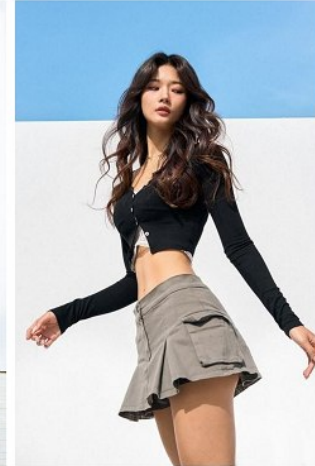

Morph

Morph Management, 36 Jangmun-ro Yongsan-gu Seoul Korea ZIP 04393 | Phone: +82 2 797 7200

Morph

Morph Management, 36 Jangmun-ro Yongsan-gu Seoul Korea ZIP 04393 | Phone: +82 2 797 7200

Choi Jin (@c.jiny)

Height 172/5'7.5" Bust 79/31" A Waist 58/23" Hips 89/35" Shoe 250mm

Hair Brown Eyes Black Born in 1999

MORPH COMPCARD UPDATE WOMEN

Born in 1900