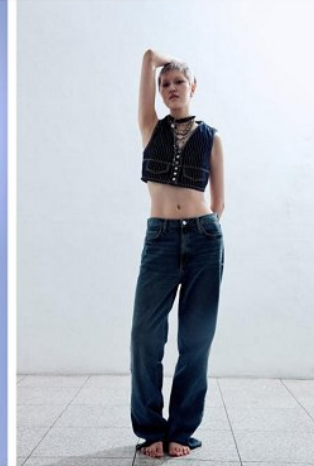

Park So Yeon (@park_xxo)

Height 181/5'11.5" Bust 71/28" A Waist 56/22" Hips 89/35" Shoe 250mm

Hair Dark Brown Eyes Brown Born in 2003

MORPH COMPCARD UPDATE WOMEN

Born in 1900

Morph

Morph Management, 36 Jangmun-ro Yongsan-gu Seoul Korea ZIP 04393 | Phone: +82 2 797 7200

Yeon Kim (@yeon.d0_0)

Height 180/5'11" Bust 85/33.5" A Waist 60/23.5" Hips 86/34" Shoe 250mm

Hair Black Eyes Black Born in 2002

Morph Management, 36 Jangmun-r Yongsan-gu Seoul Korea ZIP 04393 | Phone: +82 2 797 7200