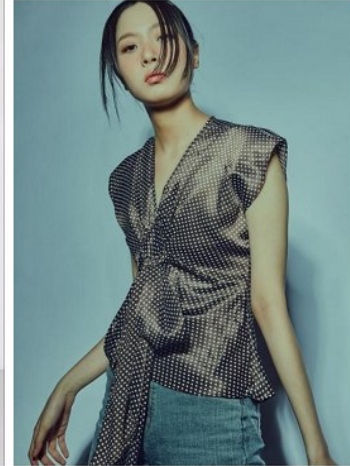

Jun Yoo Na (@jun_yoona_)

Height 175/5'9" Bust 72/28.5" A Waist 61/24" Hips 88/34.5" Shoe 250mm
Hair Blonde Eyes Brown Born in 2000

MORPH COMPCARD UPDATE WOMEN

Born in 1900

Morph

Morph Management, 36 Jangmun-ro Yongsan-gu Seoul Korea ZIP 04393 | Phone: +82 2 797 7200