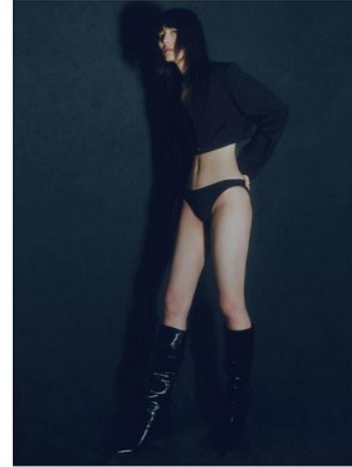

Morph

Morph Management, 36 Jangmun-ro Yongsan-gu Seoul Korea ZIP 04393 | Phone: +82 2 797 7200

Morph

Morph Management, 36 Jangmun-ro Yongsan-gu Seoul Korea ZIP 04393 | Phone: +82 2 797 7200

Shin Min Ju (@oct15.xxin)

Height 175/5'9" Bust 80/31.5" A Waist 56/22" Hips 86/34" Shoe 240mm~245mm
Hair Dark Brown Eyes Brown Born in 2000

MORPH COMPCARD UPDATE WOMEN

Born in 1900