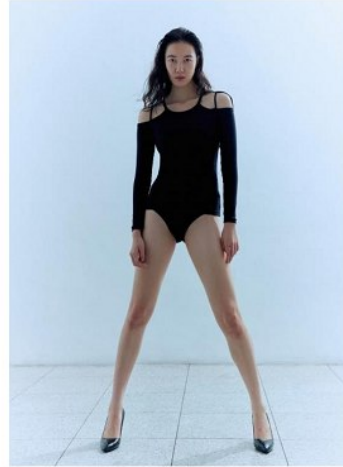

Ham Chae Yoon (@n00y_eahc.mah.4211)

Height 173/5'8" Bust 74/29" A Waist 58/23" Hips 85/33.5" Shoe 245mm

Hair Black Eyes Black Born in 2009

MORPH COMPCARD UPDATE WOMEN

Born in 1900

Morph

Morph Management, 36 Jangmun-ro Yongsan-gu Seoul Korea ZIP 04393 | Phone: +82 2 797 7200