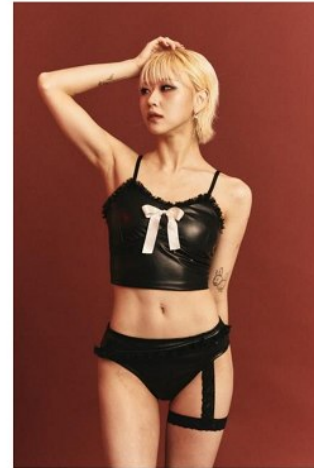

Morph

Morph Management, 36 Jangmun-ro Yongsan-gu Seoul Korea ZIP 04393 | Phone: +82 2 797 7200

Jo Yu Jin (@u.xxj)

Height 171/5'7.5" Bust 84/33" C Waist 62/24.5" Hips 90/35.5" Shoe 240mm
Hair Blonde Eyes Brown Born in 1998

MORPH COMPCARD UPDATE WOMEN

Born in 1900