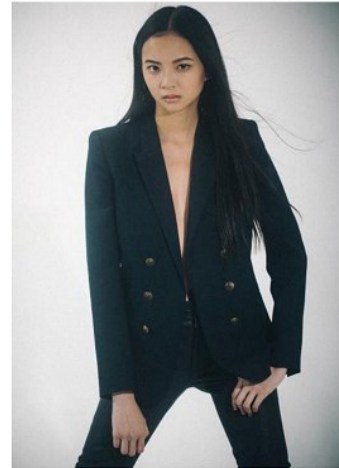

Lois Kim (@_loisbailey)

Height 172/5'7.5" Bust 86/34" B Waist 62/24.5" Hips 91/36" Shoe 250mm
Hair Black Eyes Brown Born in 2003

MORPH COMPCARD UPDATE WOMEN

Born in 1900

Morph

Morph Management, 36 Jangmun-ro Yongsan-gu Seoul Korea ZIP 04393 | Phone: +82 2 797 7200