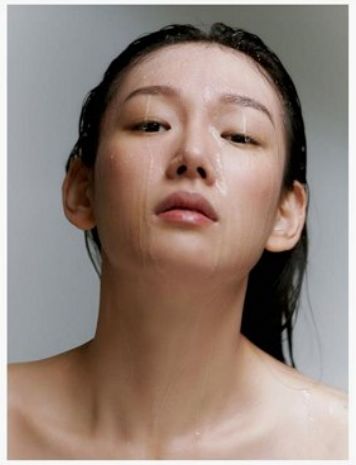

MORPH COMPCARD UPDATE WOMEN

Born in 1900

Morph

Morph Management, 36 Jangmun-ro Yongsan-gu Seoul Korea ZIP 04393 | Phone: +82 2 797 7200

Oh Yeon (@ohxyeon)

Height 170/5'7" Bust 81/32" Waist 59/23" Hips 89/35" Shoe 245mm
Hair Black Eyes Brown Born in 1997

MORPH COMPCARD UPDATE WOMEN

Born in 1900

Morph

Morph Management, 36 Jangmun-ro Yongsan-gu Seoul Korea ZIP 04393 | Phone: +82 2 797 7200

Gigi Hari (@gigi.hari)

Height 183/6'0" Bust 80/31.5" A Waist 61/24" Hips 85/33.5" Shoe 260mm
Hair Blonde Eyes Green/Brown Born in 1994

MORPH COMPCARD UPDATE WOMEN

Born in 1900

Morph

Morph Management, 36 Jangmun-ro Yongsan-gu Seoul Korea ZIP 04393 | Phone: +82 2 797 7200

Kim Hee Jung (@heejung_n17)

Height 170/5'7" Bust 76/30" B Waist 60/23.5" Hips 84/33" Shoe 235mm
Hair Black Eyes Black Born in 1999