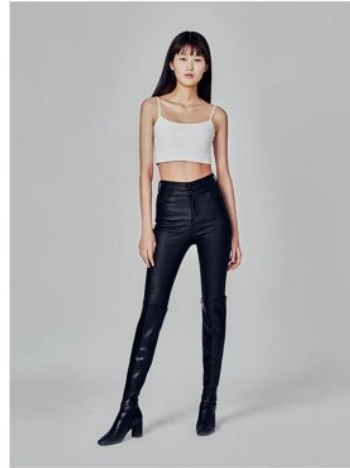

Sarah Huynh (@thesarahhuynh)

Height 173/5'8" Bust 76/30" Waist 58/23" Hips 85/33.5"

Hair Black Eyes Black Born in 2000

MORPH COMPCARD UPDATE WOMEN

Born in 1900

Morph

Morph Management, 36 Jangmun-ro Yongsan-gu Seoul Korea ZIP 04393 | Phone: +82 2 797 7200