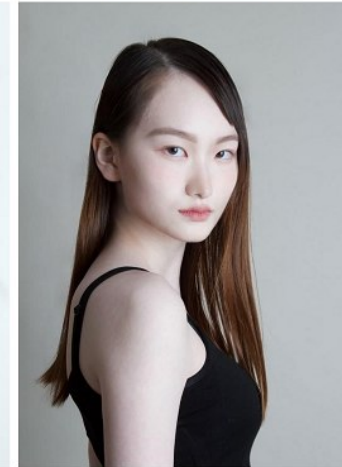

Jung Hyo Lim (@hyoli_mii)

Height 177/5'9.5" Bust 80/31.5" A Waist 61/24" Hips 86/34" Shoe 250mm
Hair Black Eyes Black Born in 2003

MORPH COMPCARD UPDATE WOMEN

Born in 1900

Morph

Morph Management, 36 Jangmun-ro Yongsan-gu Seoul Korea ZIP 04393 | Phone: +82 2 797 7200