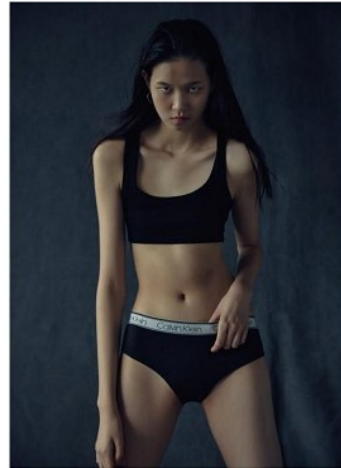

Kang Si Hyeon (@nuyhisgnak)

Height 178/5'10" Bust 77/30.5" A Waist 58/23" Hips 84/33" Shoe 245mm
Hair Black Eyes Black Born in 2005

MORPH COMPCARD UPDATE WOMEN

Born in 1900

Morph

Morph Management, 36 Jangmun-ro Yongsan-gu Seoul Korea ZIP 04393 | Phone: +82 2 797 7200