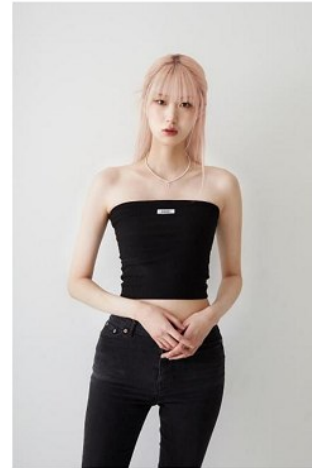

Kim Chae Yeon (@chaezeball)

Height 176/5'9.5" Bust 74/29" Waist 59/23" Hips 86/34" Shoe 245mm

Hair Red Eyes Black Born in 2003

MORPH COMPCARD UPDATE WOMEN

Born in 1900

Morph

Morph Management, 36 Jangmun-ro Yongsan-gu Seoul Korea ZIP 04393 | Phone: +82 2 797 7200