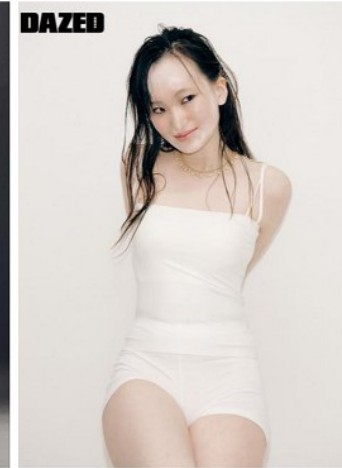

Jung Hyo Lim (@hyoli_mii)

Height 177/5'9.5" Bust 80/31.5" A Waist 61/24" Hips 86/34" Shoe 250mm
Hair Black Eyes Black Born in 2003

MORPH COMPCARD UPDATE WOMEN

Born in 1900

Morph

Morph Management, 36 Jangmun-ro Yongsan-gu Seoul Korea ZIP 04393 | Phone: +82 2 797 7200