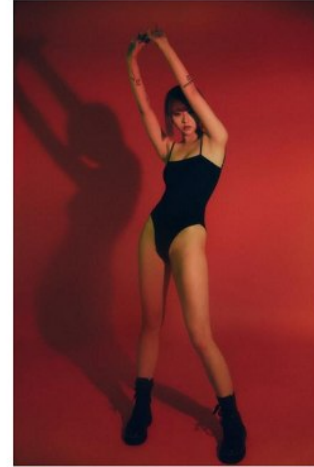

Morph

Morph Management, 36 Jangmun-ro Yongsan-gu Seoul Korea ZIP 04393 | Phone: +82 2 797 7200

Jo Yu Jin (@u.xxj)

Height 171/5'7.5" Bust 84/33" C Waist 62/24.5" Hips 90/35.5" Shoe 240mm
Hair Blonde Eyes Brown Born in 1998

MORPH COMPCARD UPDATE WOMEN

Born in 1900