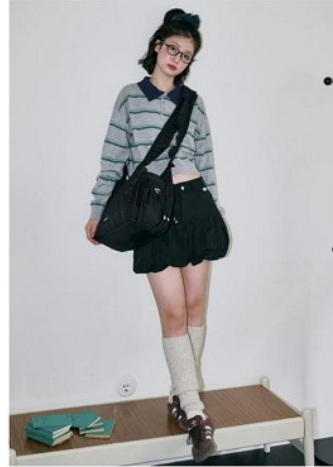

Park Bo Bay (@bobaypark)

Height 175/5'9" Bust 81/32" Waist 61/24" Hips 86/34" Shoe 255mm
Hair Black Eyes Brown Born in 1993

MORPH COMPCARD UPDATE WOMEN

Born in 1900

Morph

Morph Management, 36 Jangmun-ro Yongsan-gu Seoul Korea ZIP 04393 | Phone: +82 2 797 7200