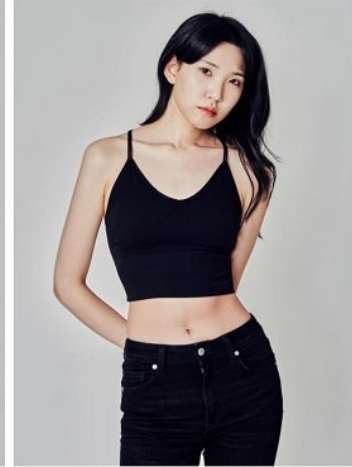

Park Jeong Yeon (@j_kite_727)

Height 178/5'10" Bust 78/30.5" A Waist 61/24" Hips 87/34.5" Shoe 245mm
Hair Black Eyes Black Born in 2005

MORPH COMPCARD UPDATE WOMEN

Born in 1900

Morph

Morph Management, 36 Jangmun-ro Yongsan-gu Seoul Korea ZIP 04393 | Phone: +82 2 797 7200