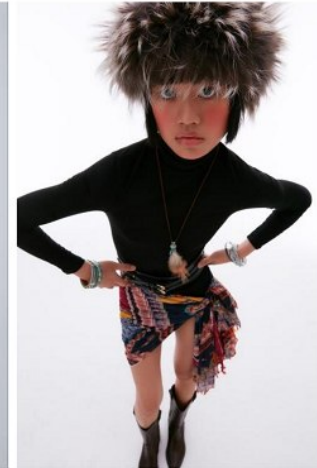

Morph

Morph Management, 36 Jangmun-ro Yongsan-gu Seoul Korea ZIP 04393 | Phone: +82 2 797 7200

Morph

Morph Management, 36 Jangmun-ro Yongsan-gu Seoul Korea ZIP 04393 | Phone: +82 2 797 7200

Hong Ka Young (@gaaringgnir)

Height 177/5'9.5" Bust 76/30" A Waist 61/24" Hips 90/35.5" Shoe 250mm

Hair Blonde Eyes Black Born in 2003

MORPH COMPCARD UPDATE WOMEN

Born in 1900