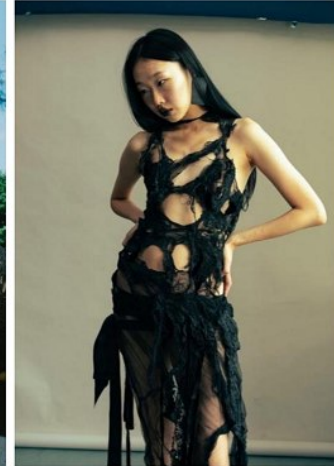

Cho Ha Yan (@whiteci.cho)

Height 175/5'9" Bust 86/34" A Waist 71/28" Hips 86/34" Shoe 250mm
Hair Dark Brown Eyes Brown Born in 1978

MORPH COMPCARD UPDATE WOMEN

Born in 1900

Morph

Morph Management, 36 Jangmun-ro Yongsan-gu Seoul Korea ZIP 04393 | Phone: +82 2 797 7200