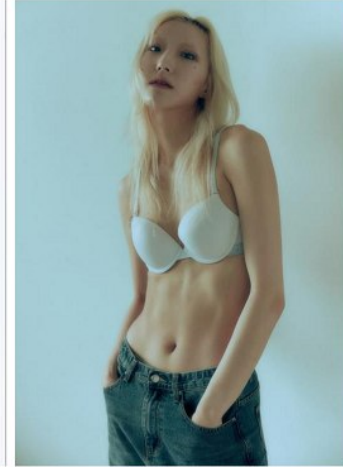

Shin Chae Young (@cy._.o_)

Height 171/5'7.5" Bust 76/30" A Waist 58/23" Hips 85/33.5" Shoe 250mm
Hair Black Eyes Brown Born in 2002

MORPH COMPCARD UPDATE WOMEN

Born in 1900

Morph

Morph Management, 36 Jangmun-ro Yongsan-gu Seoul Korea ZIP 04393 | Phone: +82 2 797 7200