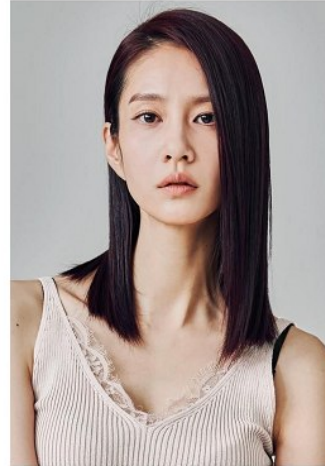

Choi Jin (@c.jiny)

Height 172/5'7.5" Bust 79/31" A Waist 58/23" Hips 89/35" Shoe 250mm

Hair Brown Eyes Black Born in 1999

MORPH COMPCARD UPDATE WOMEN

Born in 1900

Morph

Morph Management, 36 Jangmun-ro Yongsan-gu Seoul Korea ZIP 04393 | Phone: +82 2 797 7200