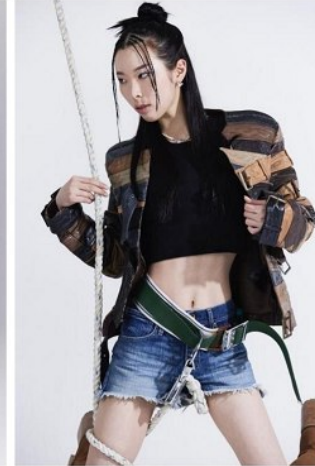

Lee Young Joo (@20.zoo_)

Height 174/5'8.5" Bust 77/30.5" A Waist 56/22" Hips 81/32" Shoe 240mm
Hair Black Eyes Black Born in 2003

MORPH COMPCARD UPDATE WOMEN

Born in 1900

Morph

Morph Management, 36 Jangmun-ro Yongsan-gu Seoul Korea ZIP 04393 | Phone: +82 2 797 7200