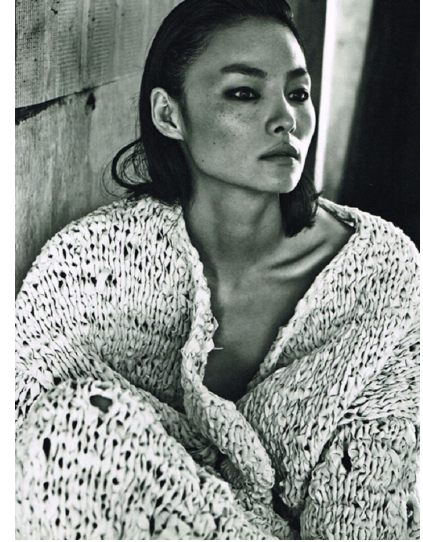

Morph

Morph Management, 36 Jangmun-ro Yongsan-gu Seoul Korea ZIP 04393 | Phone: +82 2 797 7200

MIAO BIN SI (@miaobinsi)

Height 180/5'11" Bust 82/32.5" Waist 60/23.5" Hips 89/35" Hair Black Eyes Brown Born in 1900