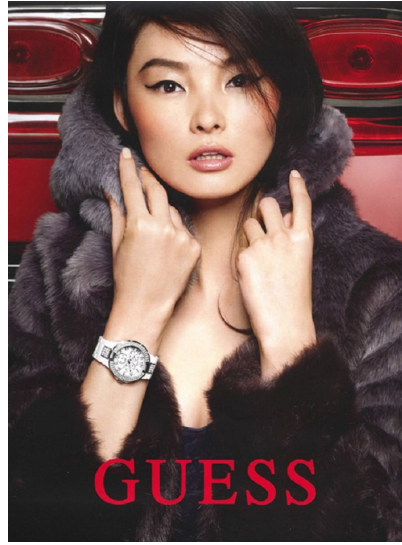

Morph

Morph Management, 36 Jangmun-ro Yongsan-gu Seoul Korea ZIP 04393 | Phone: +82 2 797 7200

MIAO BIN SI (@miaobinsi)

Height 180/5'11" Bust 82/32.5" Waist 60/23.5" Hips 89/35" Hair Black Eyes Brown Born in 1900