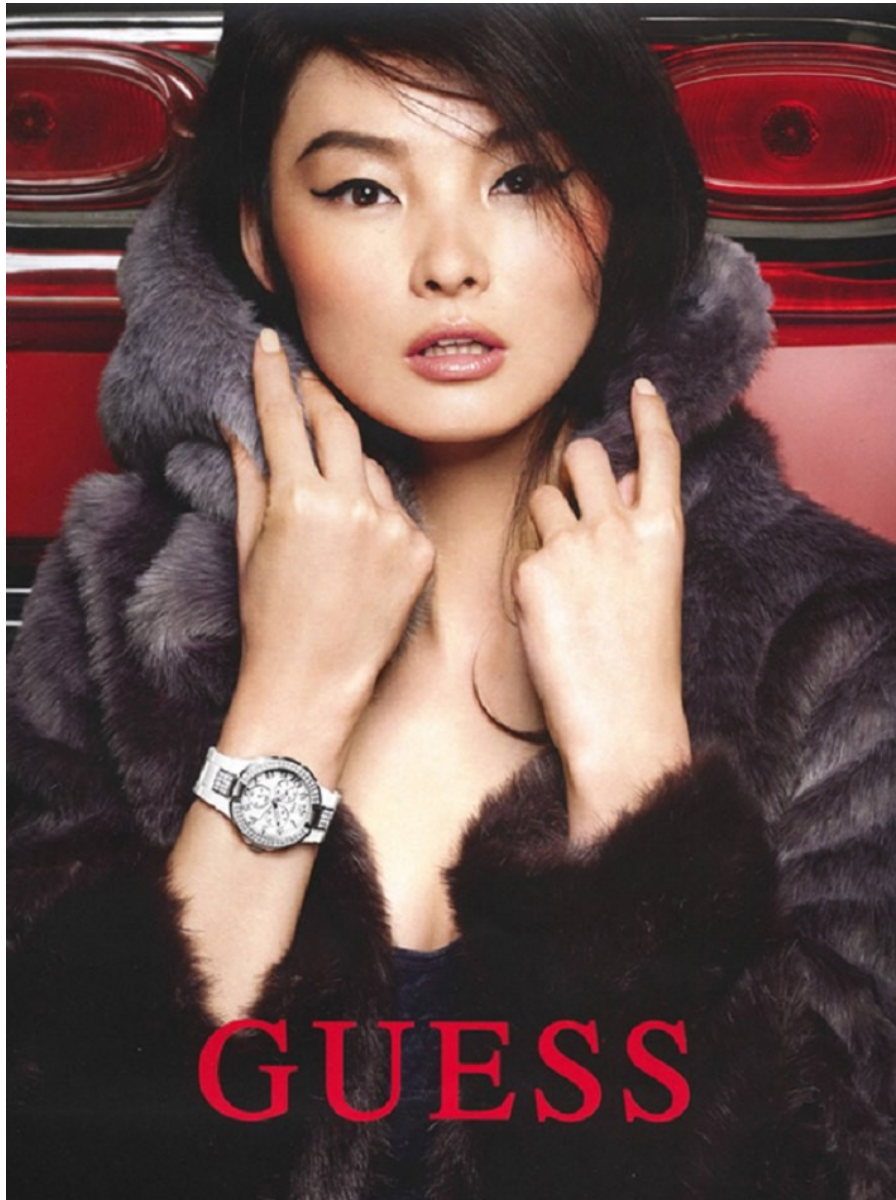

Morph

Morph Management, 36 Jangmun-ro Yongsan-gu Seoul Korea ZIP 04393 | Phone: +82 2 797 7200