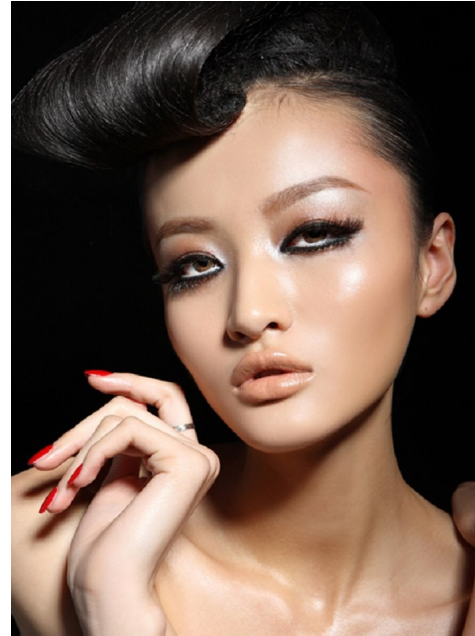

Morph

Morph Management, 36 Jangmun-ro Yongsan-gu Seoul Korea ZIP 04393 | Phone: +82 2 797 7200

Liu Xu (@xuliuxu)

Height 180/5'11" Bust 79/31" Waist 59/23" Hips 86/34"

Hair Brown Eyes Brown Born in 1900