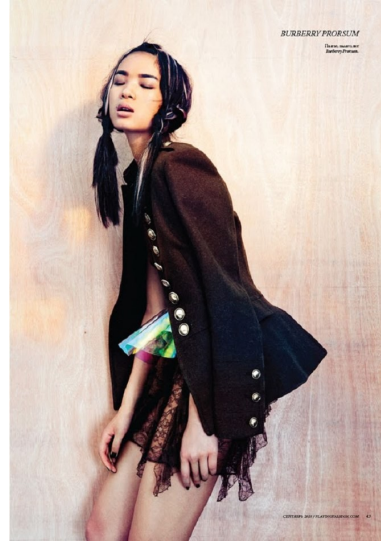

# Morph

Morph Management, 36 Jangmun-ro Yongsan-gu Seoul Korea ZIP 04393 | Phone: +82 2 797 7200

KIKI KANG (@kikikang725)

Height 180/5'11" Bust 83/32.5" Waist 60/23.5" Hips 90/35.5" Hair Dark Brown Eyes Brown Born in 1900