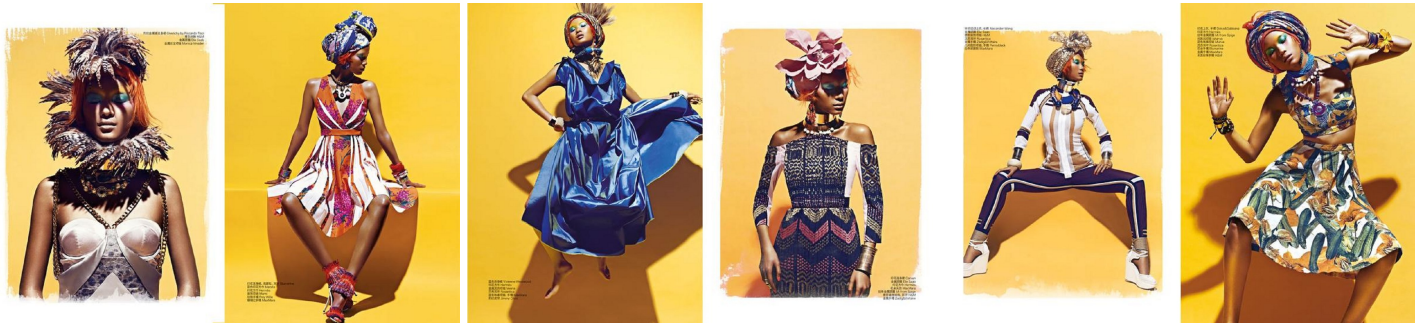

# Morph

Morph Management, 36 Jangmun-ro Yongsan-gu Seoul Korea ZIP 04393 | Phone: +82 2 797 7200

KIKI KANG (@kikikang725)

Height 180/5'11" Bust 83/32.5" Waist 60/23.5" Hips 90/35.5" Hair Dark Brown Eyes Brown Born in 1900