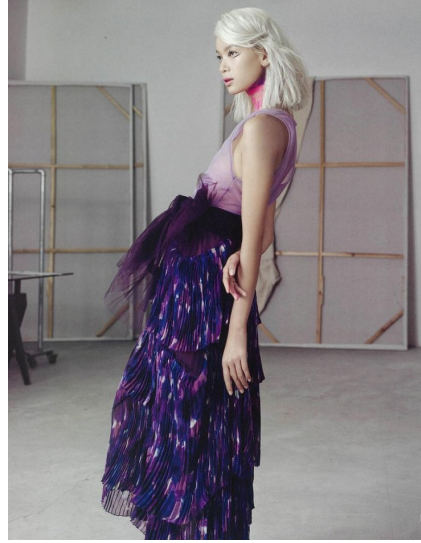

Morph

Morph Management, 36 Jangmun-ro Yongsan-gu Seoul Korea ZIP 04393 | Phone: +82 2 797 7200

BUE 14P