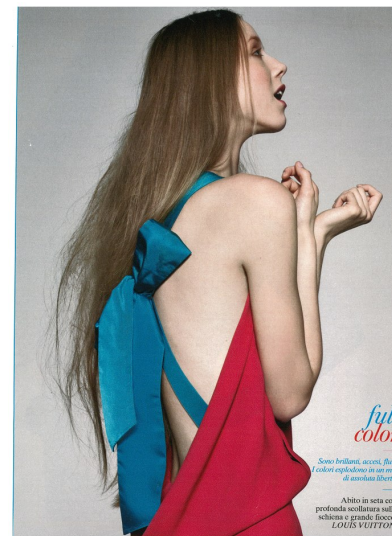

# Morph

Morph Management, 36 Jangmun-ro Yongsan-gu Seoul Korea ZIP 04393 | Phone: +82 2 797 7200

MORWENNA COBBOLD (@morwennalc)

Height 179/5'10.5" Bust 81/32" Waist 62/24.5" Hips 89/35" Hair Strawberry Blonde Eyes Blue Born in 1900