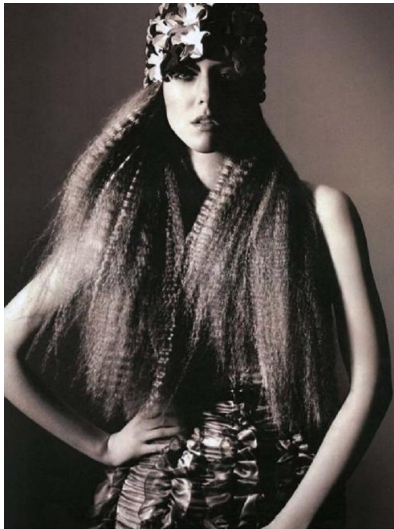

# Morph

Morph Management, 36 Jangmun-ro Yongsan-gu Seoul Korea ZIP 04393 | Phone: +82 2 797 7200

MORWENNA COBBOLD (@morwennalc)

Height 179/5'10.5" Bust 81/32" Waist 62/24.5" Hips 89/35" Hair Strawberry Blonde Eyes Blue Born in 1900