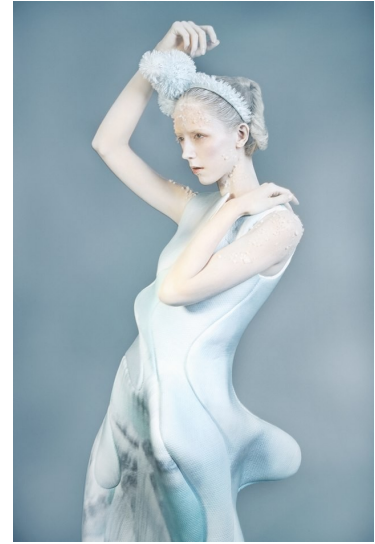

# Morph

Morph Management, 36 Jangmun-ro Yongsan-gu Seoul Korea ZIP 04393 | Phone: +82 2 797 7200

MORWENNA COBBOLD (@morwennalc)

Height 179/5'10.5" Bust 81/32" Waist 62/24.5" Hips 89/35" Hair Strawberry Blonde Eyes Blue Born in 1900