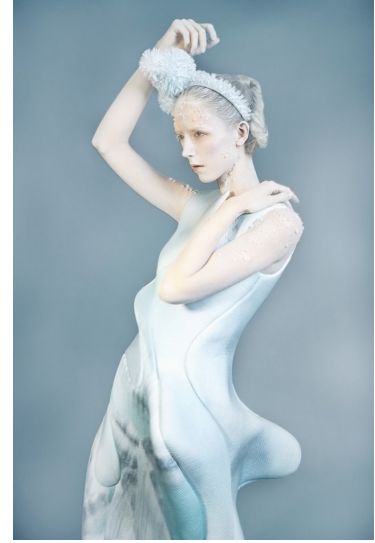

# Morph

Morph Management, 36 Jangmun-ro Yongsan-gu Seoul Korea ZIP 04393 | Phone: +82 2 797 7200

MORWENNA COBBOLD (@morwennalc)

Height 179/5'10.5" Bust 81/32" Waist 62/24.5" Hips 89/35" Hair Strawberry Blonde Eyes Blue Born in 1900