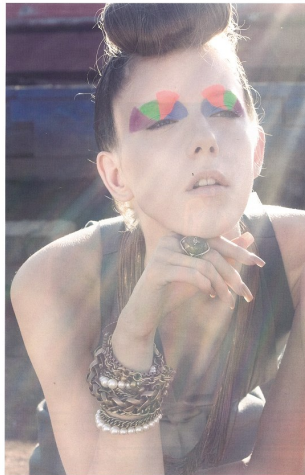

# Morph

Morph Management, 36 Jangmun-ro Yongsan-gu Seoul Korea ZIP 04393 | Phone: +82 2 797 7200

MORWENNA COBBOLD (@morwennalc)

Height 179/5'10.5" Bust 81/32" Waist 62/24.5" Hips 89/35" Hair Strawberry Blonde Eyes Blue Born in 1900