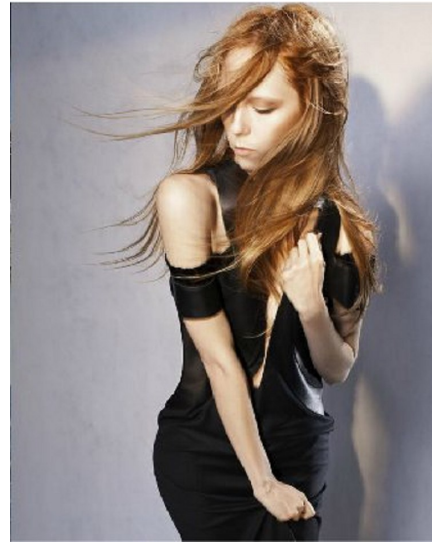

# Morph

Morph Management, 36 Jangmun-ro Yongsan-gu Seoul Korea ZIP 04393 | Phone: +82 2 797 7200

MORWENNA COBBOLD (@morwennalc)

Height 179/5'10.5" Bust 81/32" Waist 62/24.5" Hips 89/35" Hair Strawberry Blonde Eyes Blue Born in 1900