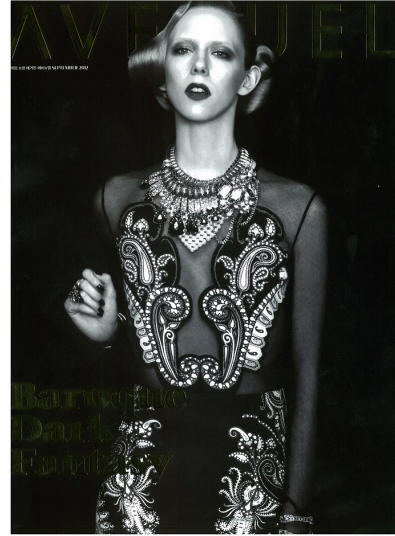

Morph

Morph Management, 36 Jangmun-ro Yongsan-gu Seoul Korea ZIP 04393 | Phone: +82 2 797 7200

MORWENNA COBBOLD (@morwennalc)

Height 179/5'10.5" Bust 81/32" Waist 62/24.5" Hips 89/35" Hair Strawberry Blonde Eyes Blue Born in 1900