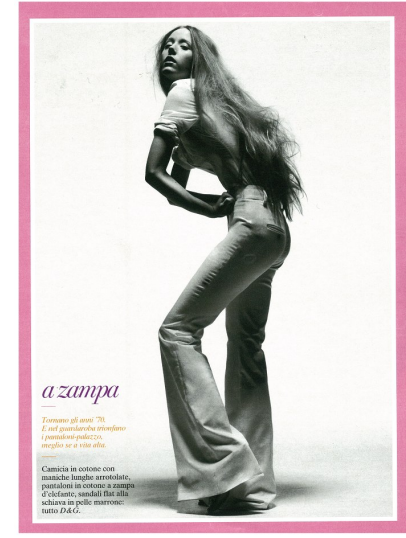

# Morph

Morph Management, 36 Jangmun-ro Yongsan-gu Seoul Korea ZIP 04393 | Phone: +82 2 797 7200

MORWENNA COBBOLD (@morwennalc)

Height 179/5'10.5" Bust 81/32" Waist 62/24.5" Hips 89/35" Hair Strawberry Blonde Eyes Blue Born in 1900