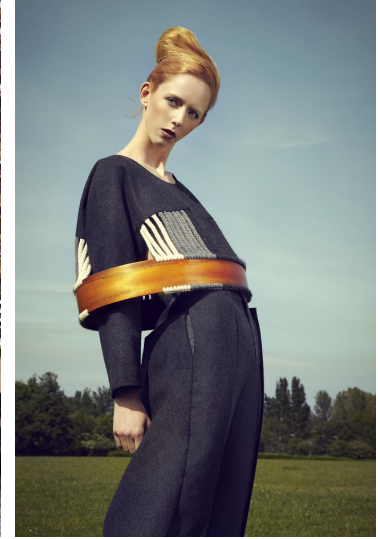

Morph

Morph Management, 36 Jangmun-ro Yongsan-gu Seoul Korea ZIP 04393 | Phone: +82 2 797 7200

MORWENNA COBBOLD (@morwennalc)

Height 179/5'10.5" Bust 81/32" Waist 62/24.5" Hips 89/35" Hair Strawberry Blonde Eyes Blue Born in 1900