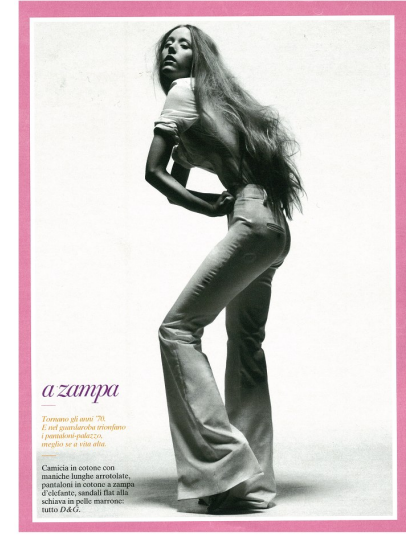

# Morph

Morph Management, 36 Jangmun-ro Yongsan-gu Seoul Korea ZIP 04393 | Phone: +82 2 797 7200

MORWENNA COBBOLD (@morwennalc)

Height 179/5'10.5" Bust 81/32" Waist 62/24.5" Hips 89/35" Hair Strawberry Blonde Eyes Blue Born in 1900