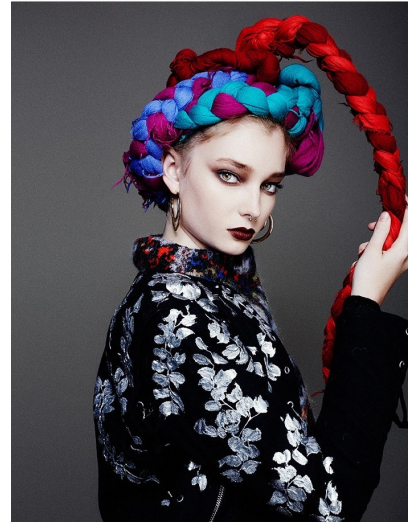

Morph

Morph Management, 36 Jangmun-ro Yongsan-gu Seoul Korea ZIP 04393 | Phone: +82 2 797 7200

LYDIA HUNT (@lydiachanelhunt)

Height 173/5'8" Bust 80/31.5" Waist 59/23" Hips 88/34.5" Hair Blonde Eyes Green Born in 1900

Morph

Morph Management, 36 Jangmun-ro Yongsan-gu Seoul Korea ZIP 04393 | Phone: +82 2 797 7200

MODA

AD (by) CHANEL (Vest) FEMME D'AMOUR

MODA FERRARIS

LYDIA HUNT (@lydiachanelhunt)

Height 173/5'8" Bust 80/31.5" Waist 59/23" Hips 88/34.5" Hair Blonde Eyes Green Born in 1900