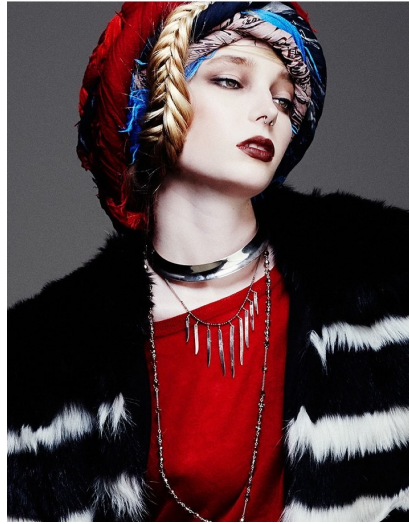

Morph

Morph Management, 36 Jangmun-ro Yongsan-gu Seoul Korea ZIP 04393 | Phone: +82 2 797 7200

LYDIA HUNT (@lydiachanelhunt)

Height 173/5'8" Bust 80/31.5" Waist 59/23" Hips 88/34.5" Hair Blonde Eyes Green Born in 1900

Morph

Morph Management, 36 Jangmun-ro Yongsan-gu Seoul Korea ZIP 04393 | Phone: +82 2 797 7200

MODA

AD (by) CHANEL (Vest) FEMME D'AMOUR

MODA FERRARIS

LYDIA HUNT (@lydiachanelhunt)

Height 173/5'8" Bust 80/31.5" Waist 59/23" Hips 88/34.5" Hair Blonde Eyes Green Born in 1900