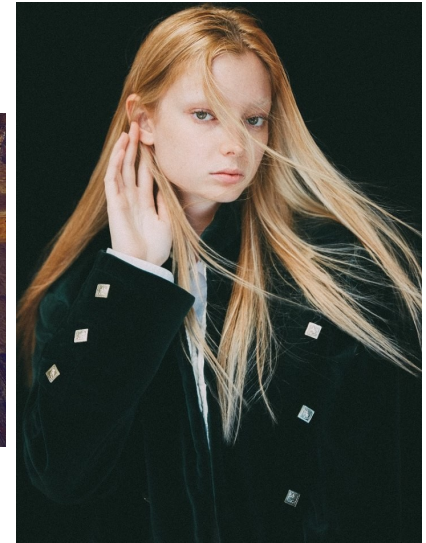

Morph

Morph Management, 36 Jangmun-ro Yongsan-gu Seoul Korea ZIP 04393 | Phone: +82 2 797 7200

LYDIA HUNT (@lydiachanelhunt)

Height 173/5'8" Bust 80/31.5" Waist 59/23" Hips 88/34.5" Hair Blonde Eyes Green Born in 1900

Morph

Morph Management, 36 Jangmun-ro Yongsan-gu Seoul Korea ZIP 04393 | Phone: +82 2 797 7200

MODA

AD (by) CHANEL (Vest) FEMME D'AMOUR

MODA FERRARIS

LYDIA HUNT (@lydiachanelhunt)

Height 173/5'8" Bust 80/31.5" Waist 59/23" Hips 88/34.5" Hair Blonde Eyes Green Born in 1900