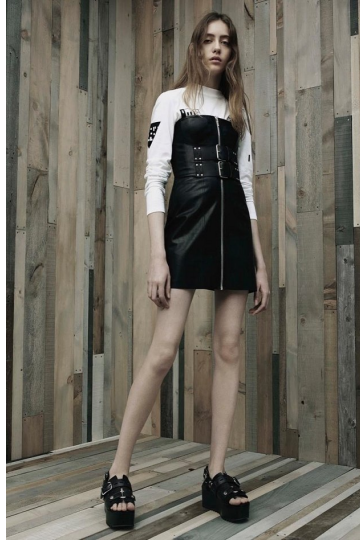

Morph

Morph Management, 36 Jangmun-ro Yongsan-gu Seoul Korea ZIP 04393 | Phone: +82 2 797 7200

GUCCI

GUCCI

GUCCI

LIA PAVLOVA (@lia.pavlova)

Height 178/5'10" Bust 78/30.5" Waist 60/23.5" Hips 88/34.5" Hair Brown Eyes Blue Born in 1900

Morph

Morph Management, 36 Jangmun-ro Yongsan-gu Seoul Korea ZIP 04393 | Phone: +82 2 797 7200

LIA PAVLOVA (@lia.pavlova)

Height 178/5'10" Bust 78/30.5" Waist 60/23.5" Hips 88/34.5" Hair Brown Eyes Blue Born in 1900