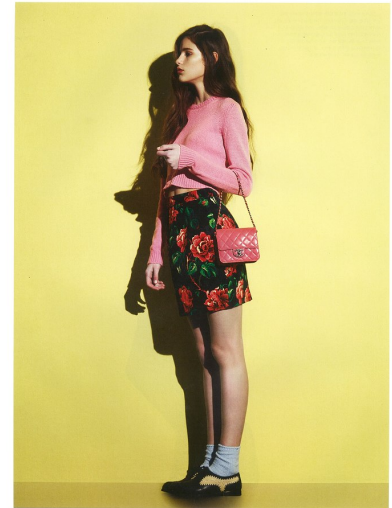

Morph

Morph Management, 36 Jangmun-ro Yongsan-gu Seoul Korea ZIP 04393 | Phone: +82 2 797 7200

INGA DEZHINA (@ingadezhina)

Height 178/5'10" Bust 79/31" Waist 58/23" Hips 84/33" Hair Light Brown Eyes Blue Born in 1900