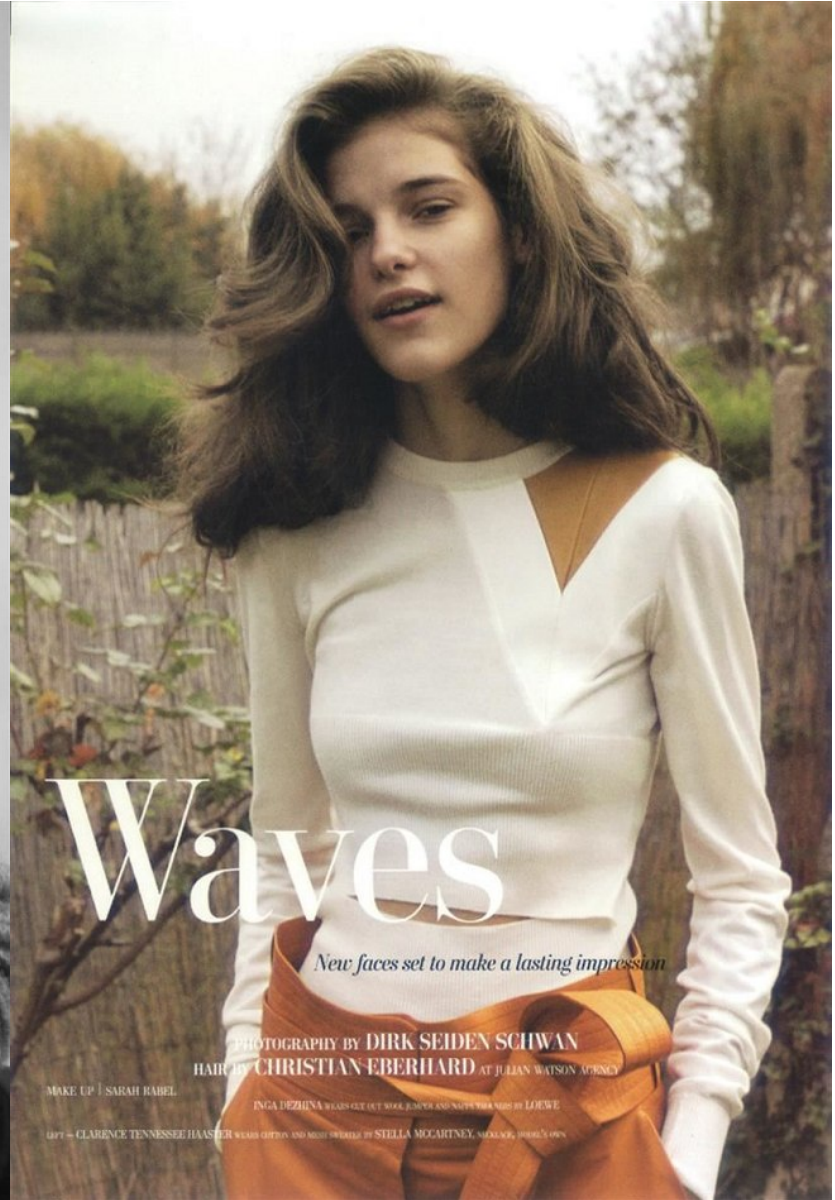

Morph

Morph Management, 36 Jangmun-ro Yongsan-gu Seoul Korea ZIP 04393 | Phone: +82 2 797 7200

INGA DEZHINA (@ingadezhina)

Height 178/5'10" Bust 79/31" Waist 58/23" Hips 84/33" Hair Light Brown Eyes Blue Born in 1900