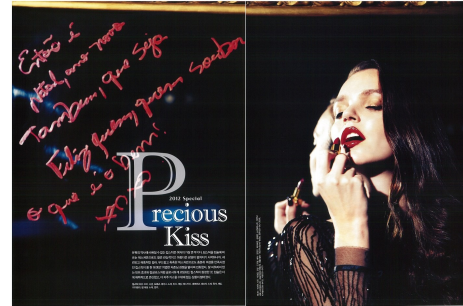

Morph

Morph Management, 36 Jangmun-ro Yongsan-gu Seoul Korea ZIP 04393 | Phone: +82 2 797 7200

Drielle Valeretto (@driellevaleretto)
 Height 182/5'11.5" Bust 81/32" Waist 60/23.5" Hips 86/34"
 Hair Brown Eyes Blue/Green Born in 1900