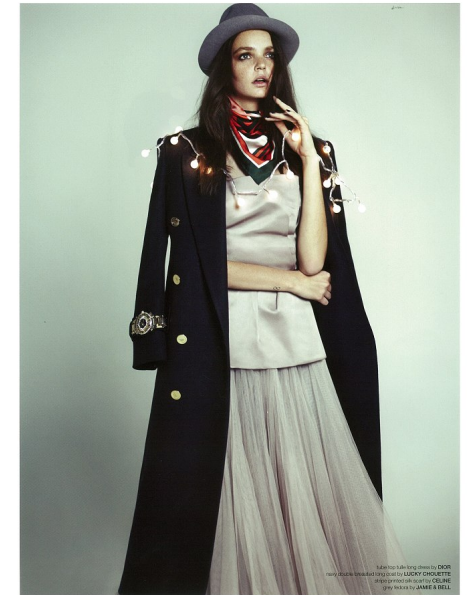

Morph

Morph Management, 36 Jangmun-ro Yongsan-gu Seoul Korea ZIP 04393 | Phone: +82 2 797 7200

Drielle Valeretto (@driellevaleretto)
 Height 182/5'11.5" Bust 81/32" Waist 60/23.5" Hips 86/34"
 Hair Brown Eyes Blue/Green Born in 1900