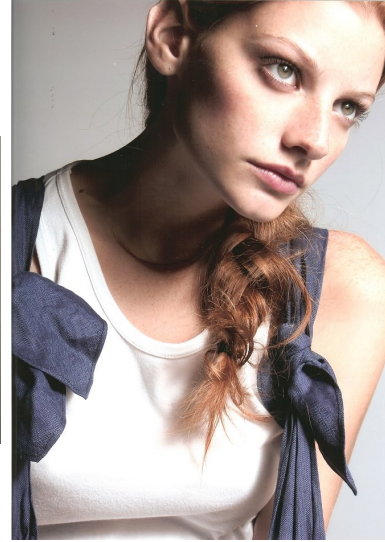

Morph

Morph Management, 36 Jangmun-ro Yongsan-gu Seoul Korea ZIP 04393 | Phone: +82 2 797 7200

IRINA MAGDA (@irinamagdag)

Height 177/5'9.5" Bust 86/34" Waist 60/23.5" Hips 89/35" Hair Red Eyes Green Born in 1900