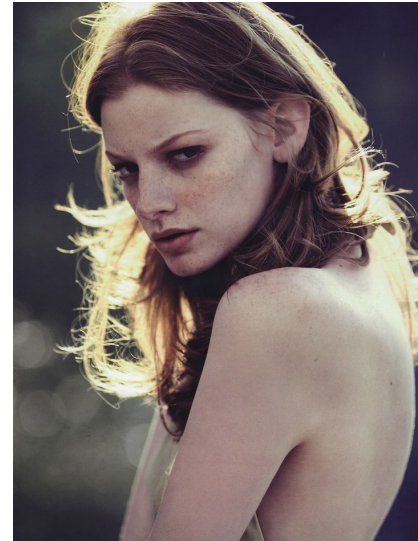

Morph

Morph Management, 36 Jangmun-ro Yongsan-gu Seoul Korea ZIP 04393 | Phone: +82 2 797 7200

IRINA MAGDA (@irinamagdag)

Height 177/5'9.5" Bust 86/34" Waist 60/23.5" Hips 89/35" Hair Red Eyes Green Born in 1900