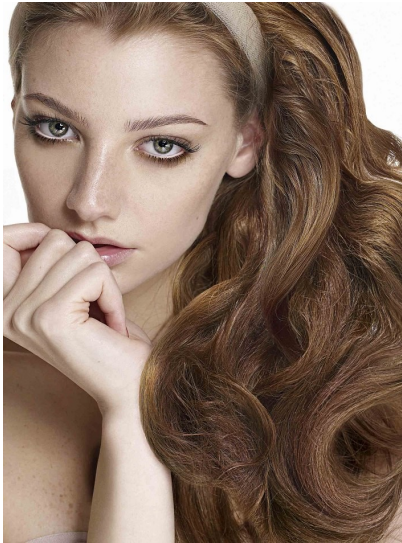

Morph

Morph Management, 36 Jangmun-ro Yongsan-gu Seoul Korea ZIP 04393 | Phone: +82 2 797 7200

IRINA MAGDA (@irinamagdag)

Height 177/5'9.5" Bust 86/34" Waist 60/23.5" Hips 89/35" Hair Red Eyes Green Born in 1900