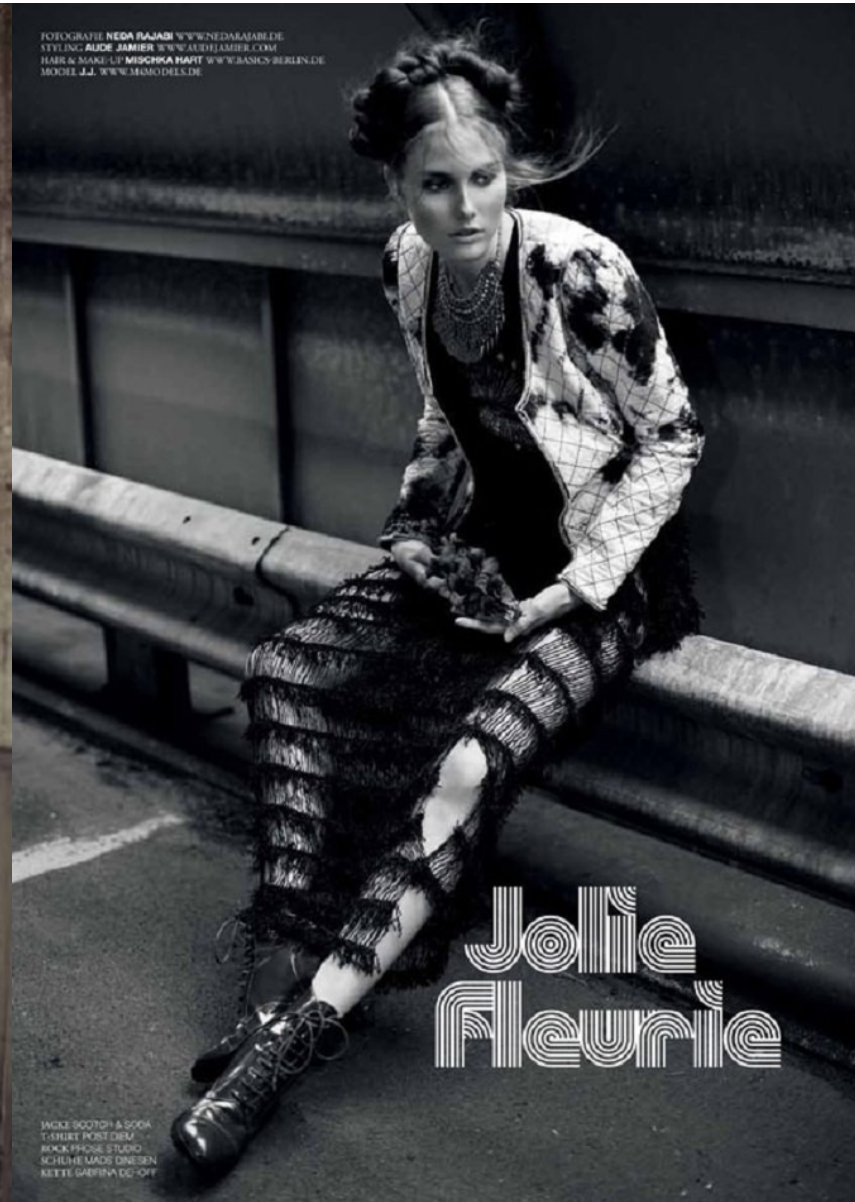

Morph

Morph Management, 36 Jangmun-ro Yongsan-gu Seoul Korea ZIP 04393 | Phone: +82 2 797 7200

JASMIN JALO (@jasminjalo)

Height 176/5'9.5" Bust 82/32.5" Waist 60/23.5" Hips 87/34.5" Hair Red Eyes Green Born in 1900