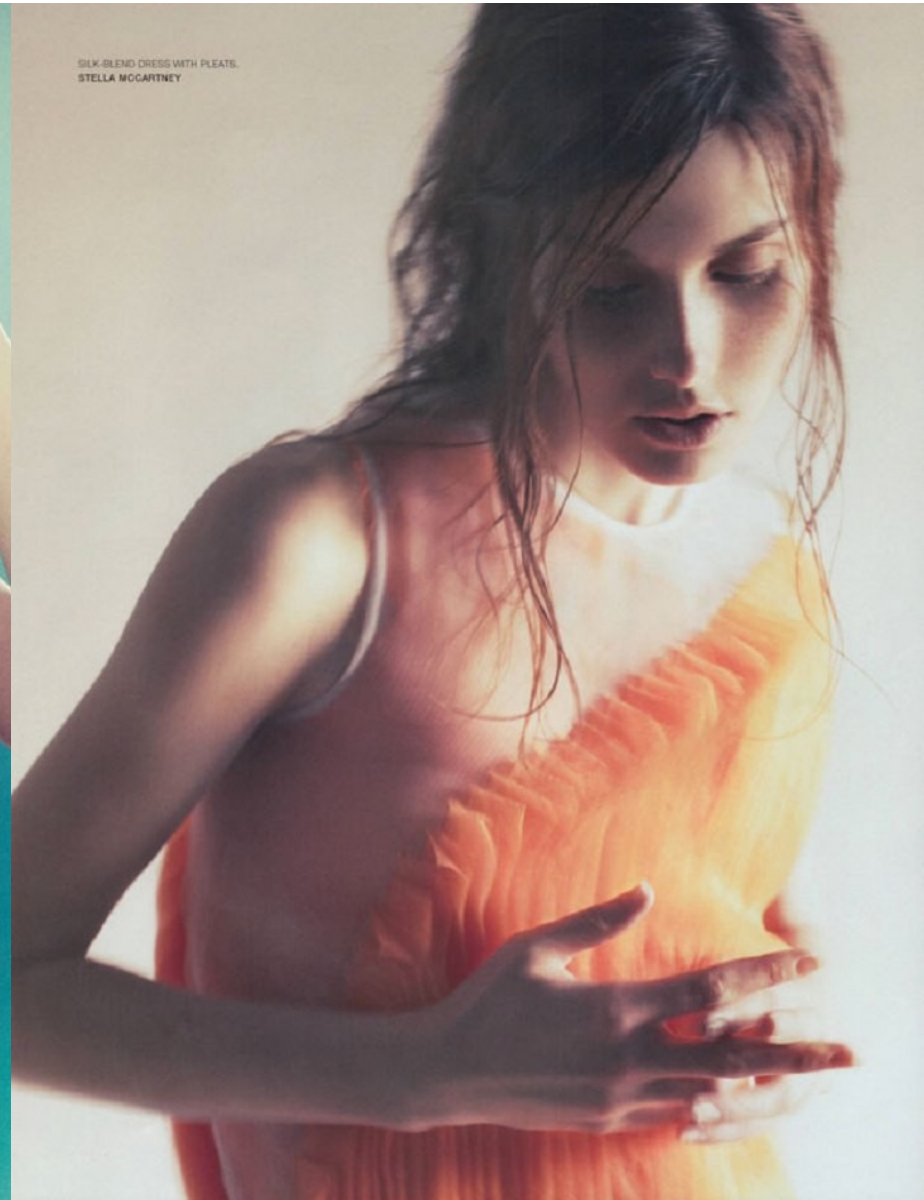

Morph

Morph Management, 36 Jangmun-ro Yongsan-gu Seoul Korea ZIP 04393 | Phone: +82 2 797 7200

JASMIN JALO (@jasminjalo)

Height 176/5'9.5" Bust 82/32.5" Waist 60/23.5" Hips 87/34.5" Hair Red Eyes Green Born in 1900