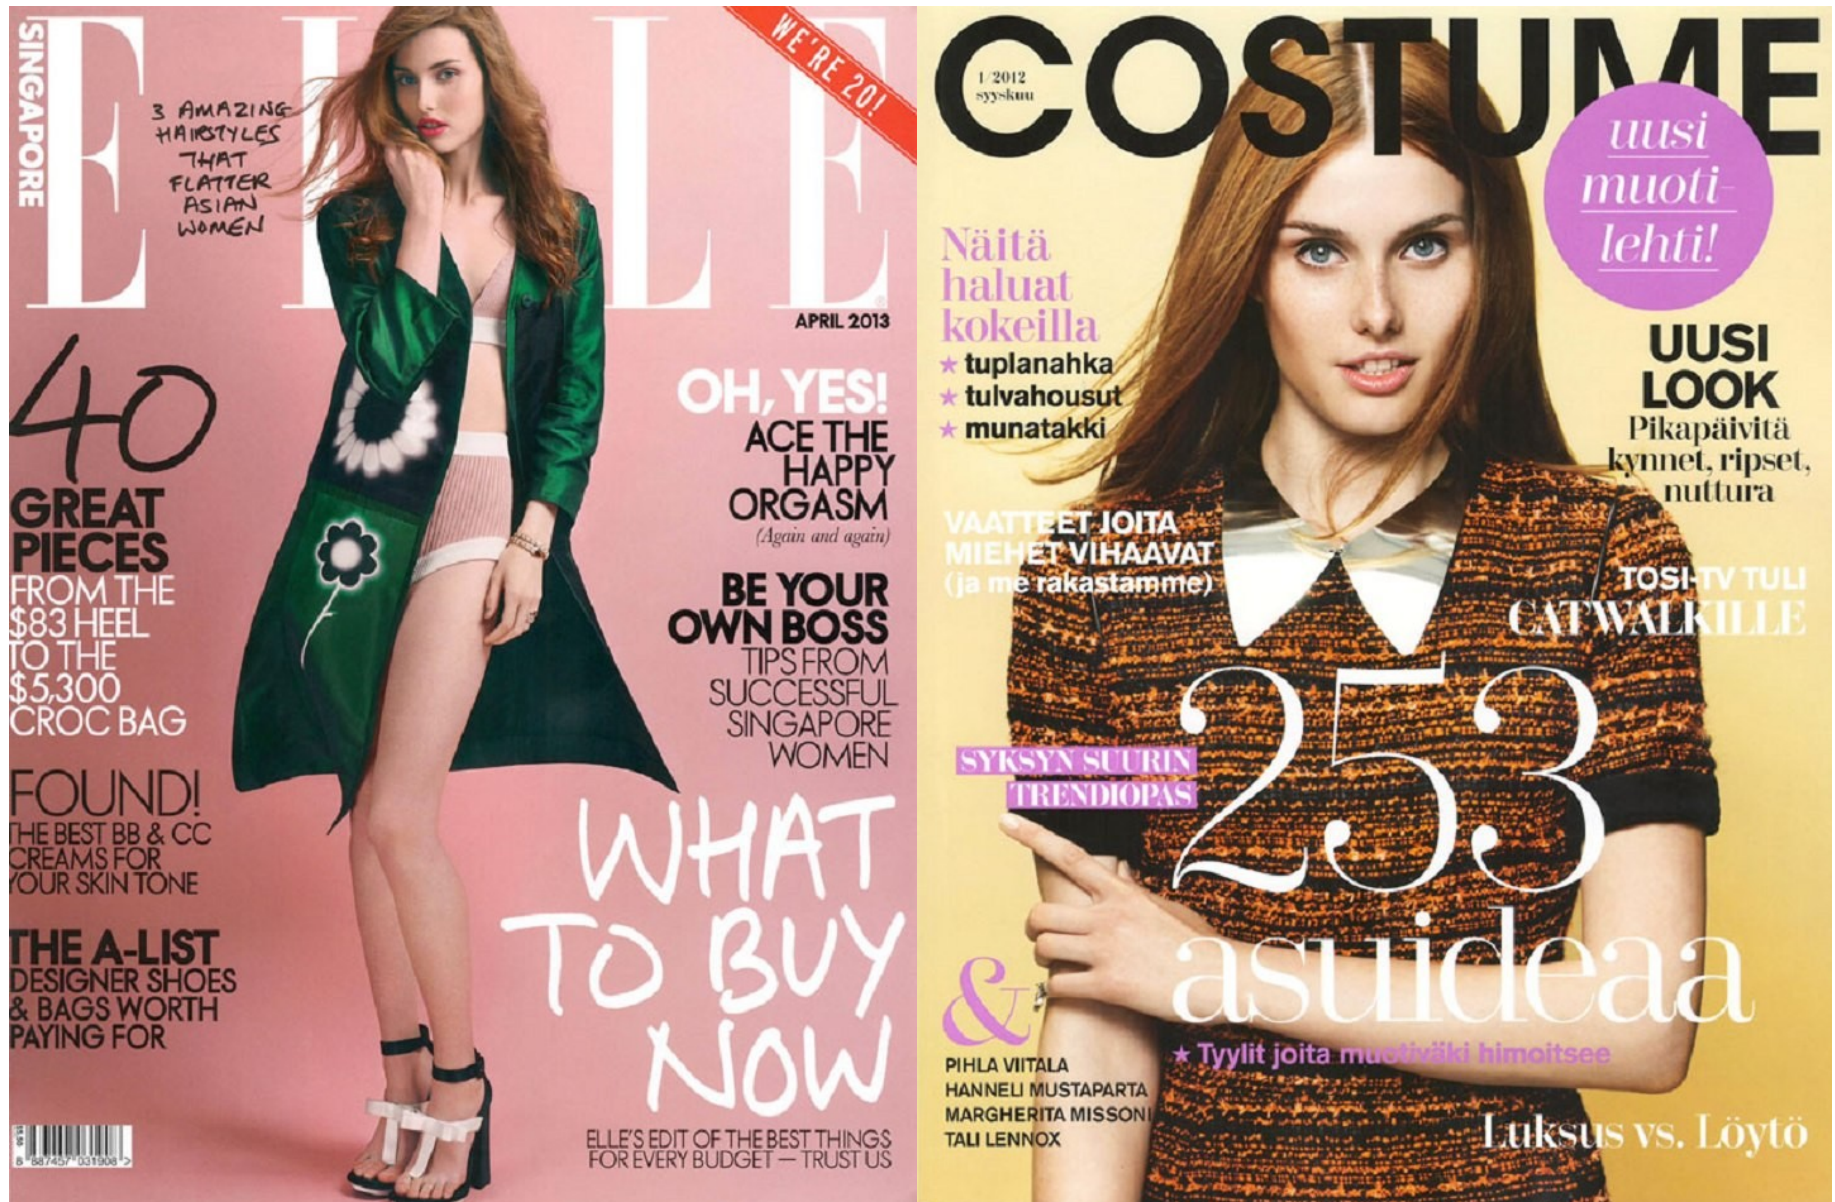

Morph

Morph Management, 36 Jangmun-ro Yongsan-gu Seoul Korea ZIP 04393 | Phone: +82 2 797 7200

JASMIN JALO (@jasminjalo)

Height 176/5'9.5" Bust 82/32.5" Waist 60/23.5" Hips 87/34.5" Hair Red Eyes Green Born in 1900