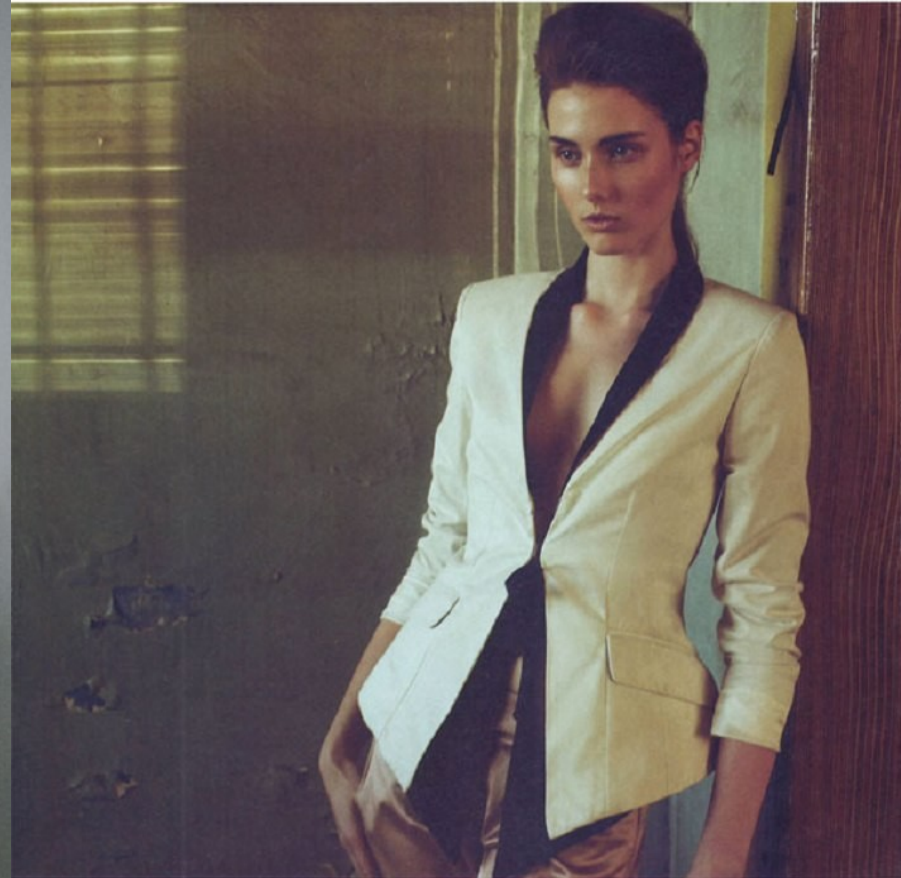

Morph

Morph Management, 36 Jangmun-ro Yongsan-gu Seoul Korea ZIP 04393 | Phone: +82 2 797 7200

Pintsak 129,90 € (SNOB), ves: 69,90 € (SNOB), püksid 89,90 € (Esprit/Stockmann).

84 MOOD

JASMIN JALO (@jasminjalo)

Height 176/5'9.5" Bust 82/32.5" Waist 60/23.5" Hips 87/34.5" Hair Red Eyes Green Born in 1900