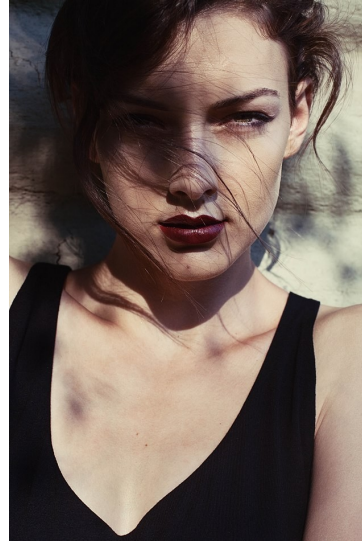

Morph

Morph Management, 36 Jangmun-ro Yongsan-gu Seoul Korea ZIP 04393 | Phone: +82 2 797 7200

MARIE DAMIAN (@mariedamian20)

Height 177/5'9.5" Bust 83/32.5" Waist 59/23" Hips 88/34.5" Hair Light Brown Eyes Green Born in 1900