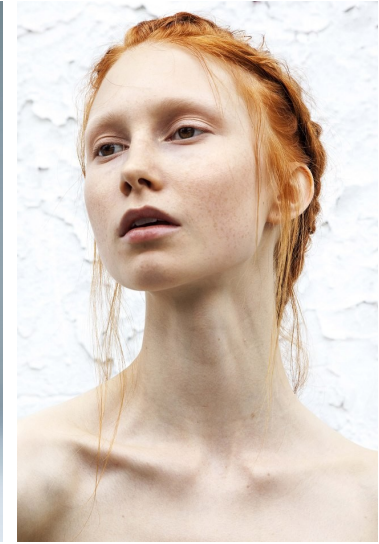

Morph

Morph Management, 36 Jangmun-ro Yongsan-gu Seoul Korea ZIP 04393 | Phone: +82 2 797 7200

JESSICA LUOSTARINEN (@jessicaluost)

Height 177/5'9.5" Bust 80/31.5" Waist 60/23.5" Hips 88/34.5" Hair Venetian Red Eyes Green Born in 1993