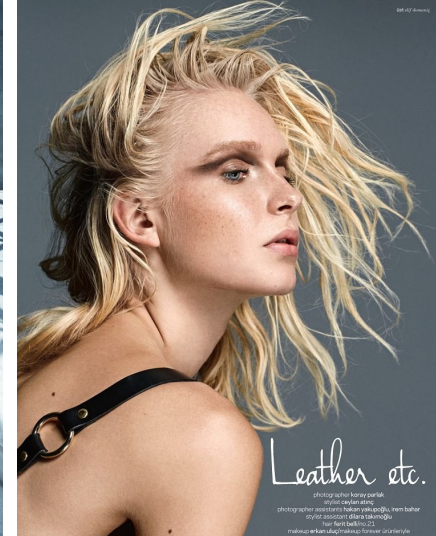

Morph

Morph Management, 36 Jangmun-ro Yongsan-gu Seoul Korea ZIP 04393 | Phone: +82 2 797 7200

STEFFI COOK

Height 177/5'9.5" Bust 83/32.5" Waist 62/24.5" Hips 89/35" Hair Blonde Eyes Green Born in 1992