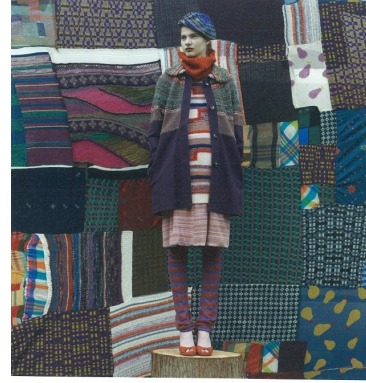

Morph

Morph Management, 36 Jangmun-ro Yongsan-gu Seoul Korea ZIP 04393 | Phone: +82 2 797 7200

16

6

8

BOHEMIAN RHAPSODY

KISA CHEBAN (@kisa2613)

Height 177/5'9.5" Bust 82/32.5" Waist 60/23.5" Hips 88/34.5" Hair Brown Eyes Grey Born in 1994