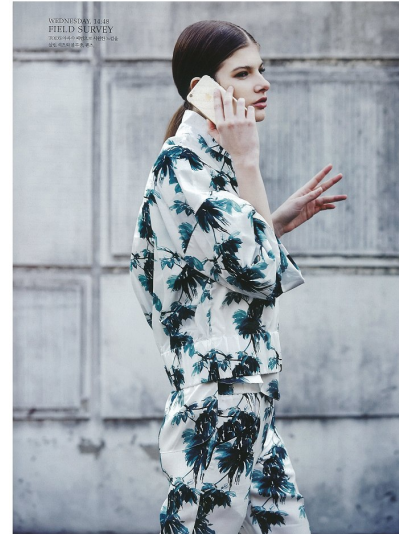

Morph

Morph Management, 36 Jangmun-ro Yongsan-gu Seoul Korea ZIP 04393 | Phone: +82 2 797 7200

16

6

8

BOHEMIAN RHAPSODY

KISA CHEBAN (@kisa2613)

Height 177/5'9.5" Bust 82/32.5" Waist 60/23.5" Hips 88/34.5" Hair Brown Eyes Grey Born in 1994