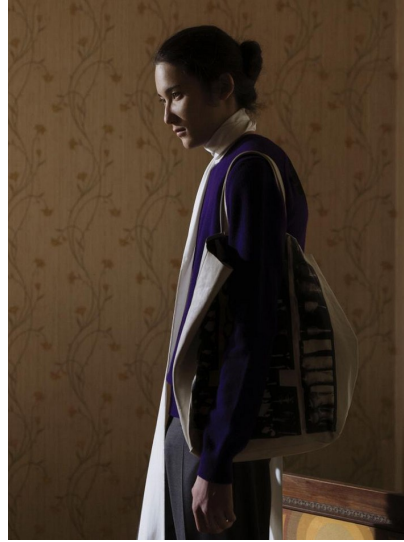

Morph

Morph Management, 36 Jangmun-ro Yongsan-gu Seoul Korea ZIP 04393 | Phone: +82 2 797 7200

KENTA (@kenta_fie)

Height 187/6'1.5" Chest 87/34.5" Hips 89/35" Shoe 275mm Hair Black Eyes Black Born in 1900