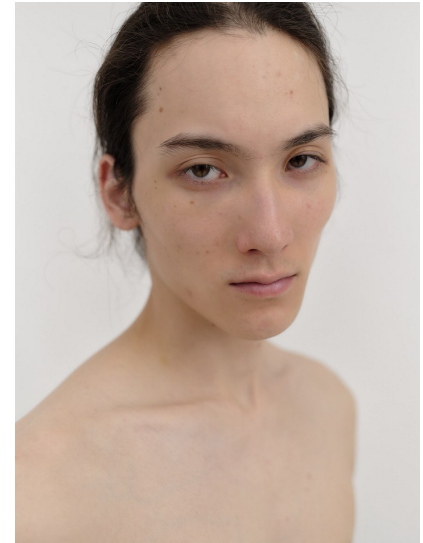

Morph

Morph Management, 36 Jangmun-ro Yongsan-gu Seoul Korea ZIP 04393 | Phone: +82 2 797 7200

KENTA (@kenta_fie)

Height 187/6'1.5" Chest 87/34.5" Hips 89/35" Shoe 275mm Hair Black Eyes Black Born in 1900