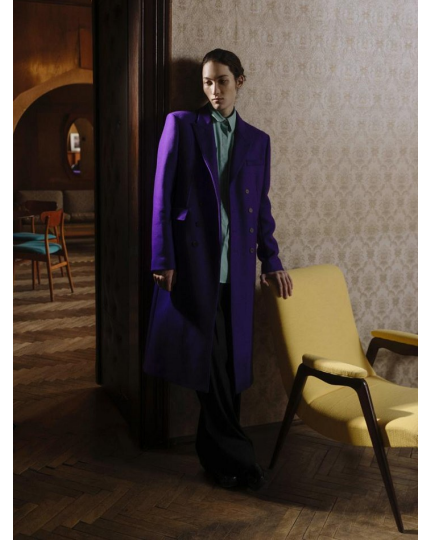

# Morph

Morph Management, 36 Jangmun-ro Yongsan-gu Seoul Korea ZIP 04393 | Phone: +82 2 797 7200

KENTA (@kenta\_fie)

Height 187/6'1.5" Chest 87/34.5" Hips 89/35" Shoe 275mm Hair Black Eyes Black Born in 1900