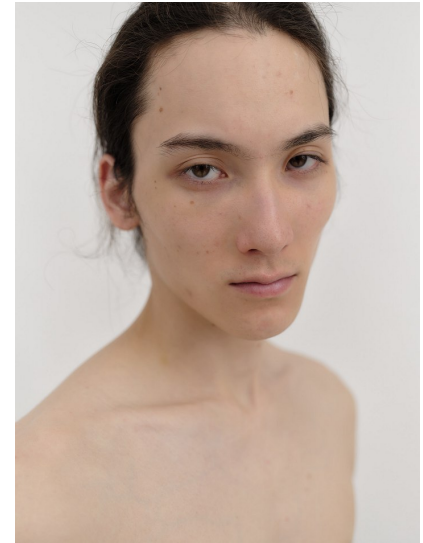

# Morph

Morph Management, 36 Jangmun-ro Yongsan-gu Seoul Korea ZIP 04393 | Phone: +82 2 797 7200

KENTA (@kenta\_fie)

Height 187/6'1.5" Chest 87/34.5" Hips 89/35" Shoe 275mm Hair Black Eyes Black Born in 1900