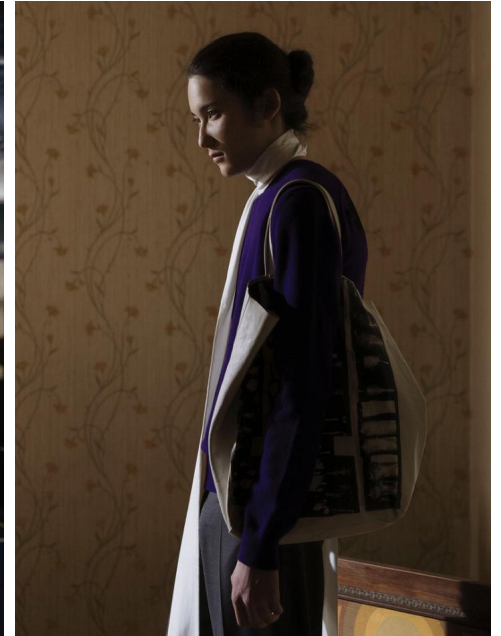

Morph

Morph Management, 36 Jangmun-ro Yongsan-gu Seoul Korea ZIP 04393 | Phone: +82 2 797 7200

Kenta (@kenta_fie)

Height 187/6'1.5" Chest 87/34.5" Hips 89/35" Shoe 275mm Hair Black Eyes Black
Born in 1900