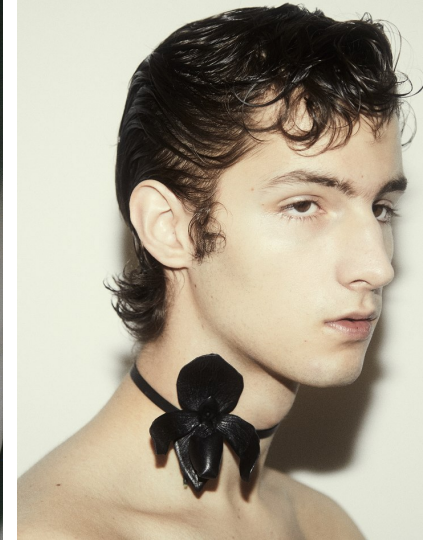

## YONATAN EXSS

Height 188/6'2" Chest 84/33" Waist 72/28.5" Hips 91/36" Hair Brown Eyes Brown Born in 1900