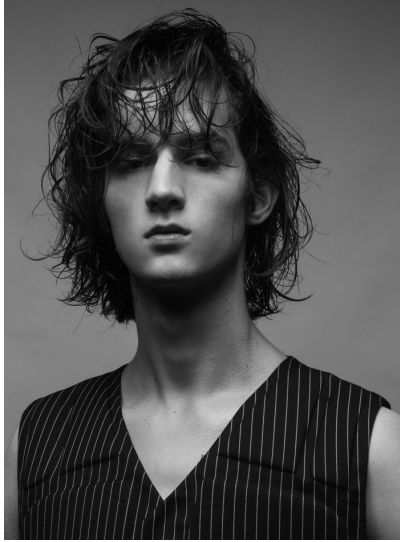

## YONATAN EXSS

Height 188/6'2" Chest 84/33" Waist 72/28.5" Hips 91/36" Hair Brown Eyes Brown Born in 1900