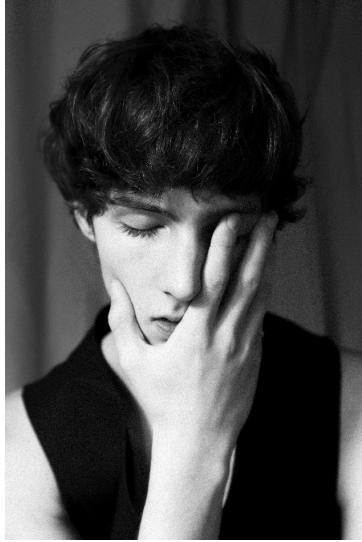

Morph

Morph Management, 36 Jangmun-ro Yongsan-gu Seoul Korea ZIP 04393 | Phone: +82 2 797 7200

YONATAN EXSS

Height 188/6'2" Chest 84/33" Waist 72/28.5" Hips 91/36" Hair Brown Eyes Brown Born in 1900