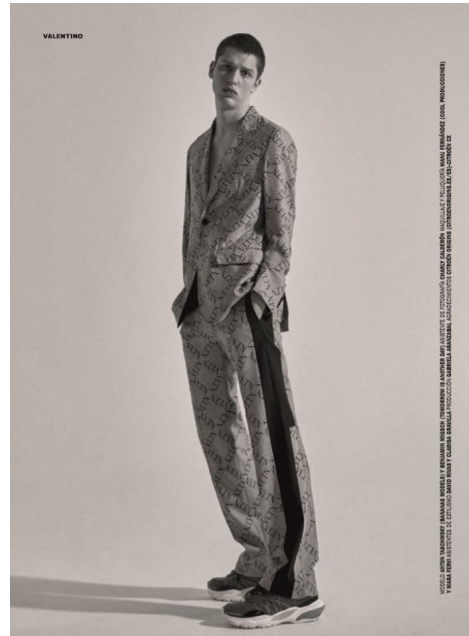

Morph

Morph Management, 36 Jangmun-ro Yongsan-gu Seoul Korea ZIP 04393 | Phone: +82 2 797 7200

Anton Taschowsky

Height 186/6'1.5" Chest 90/35.5" Waist 74/29" Hips 92/36"
Hair Blonde Eyes Blue/Green Born in 1900