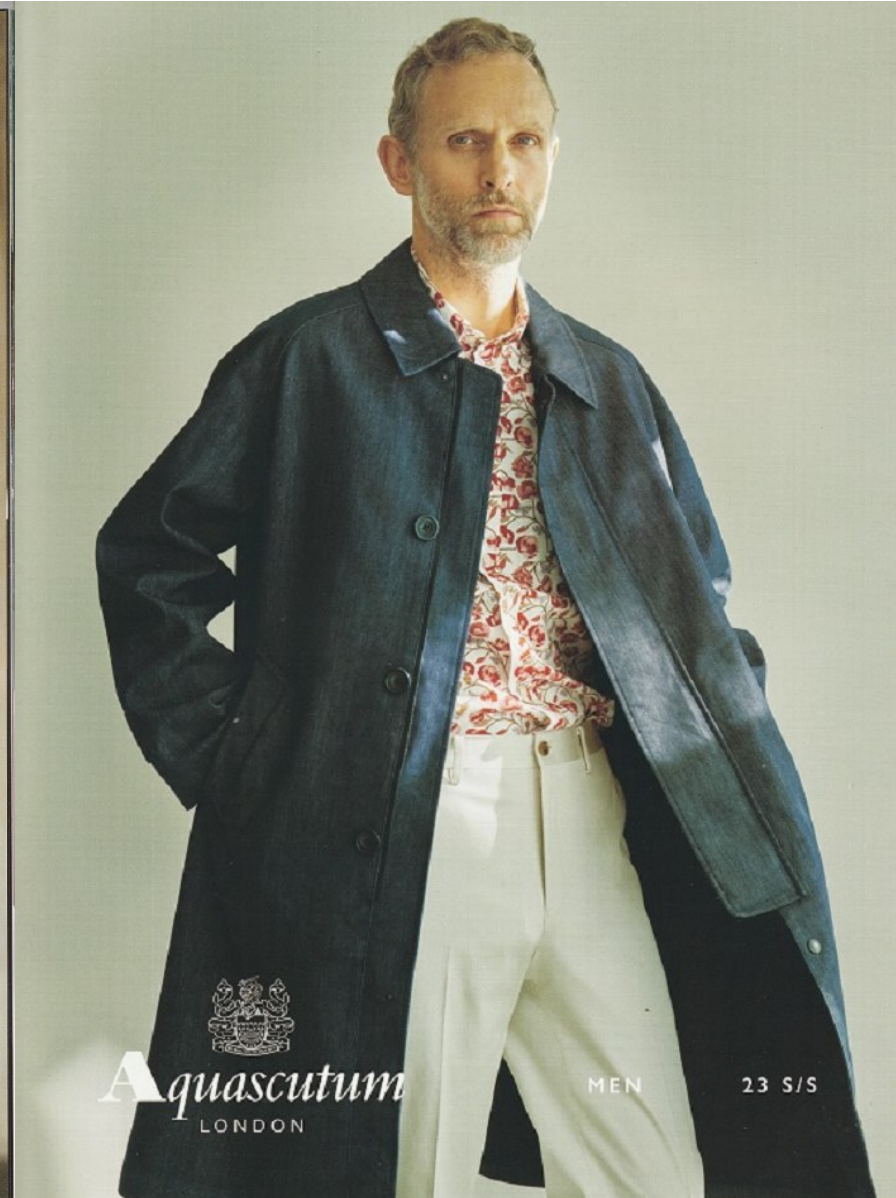

Morph

Morph Management, 36 Jangmun-ro Yongsan-gu Seoul Korea ZIP 04393 | Phone: +82 2 797 7200

NILS

Height 185/6'1" Chest 97/38" Waist 75/29.5" Hips 96/38" Shoe 280mm Hair Brown Eyes Blue/Grey Born in 1900