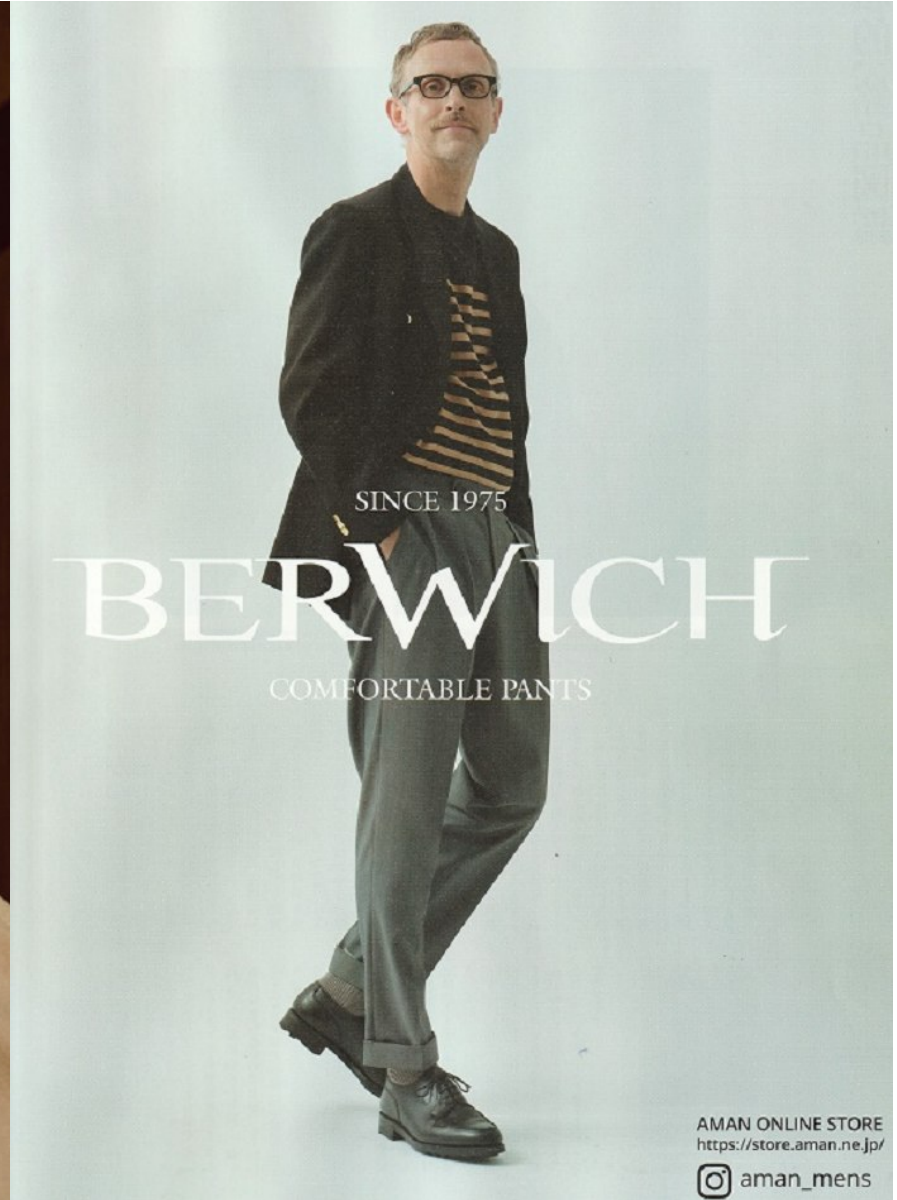

Morph

Morph Management, 36 Jangmun-ro Yongsan-gu Seoul Korea ZIP 04393 | Phone: +82 2 797 7200

NILS

Height 185/6'1" Chest 97/38" Waist 75/29.5" Hips 96/38" Shoe 280mm Hair Brown Eyes Blue/Grey Born in 1900