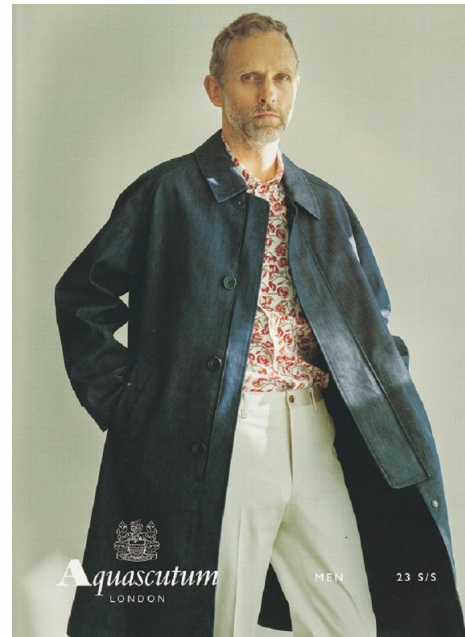

## Nils

Height 185/6'1" Chest 97/38" Waist 75/29.5" Hips 96/38" Shoe 280mm Hair  
Brown Eyes Blue/Grey Born in 1900