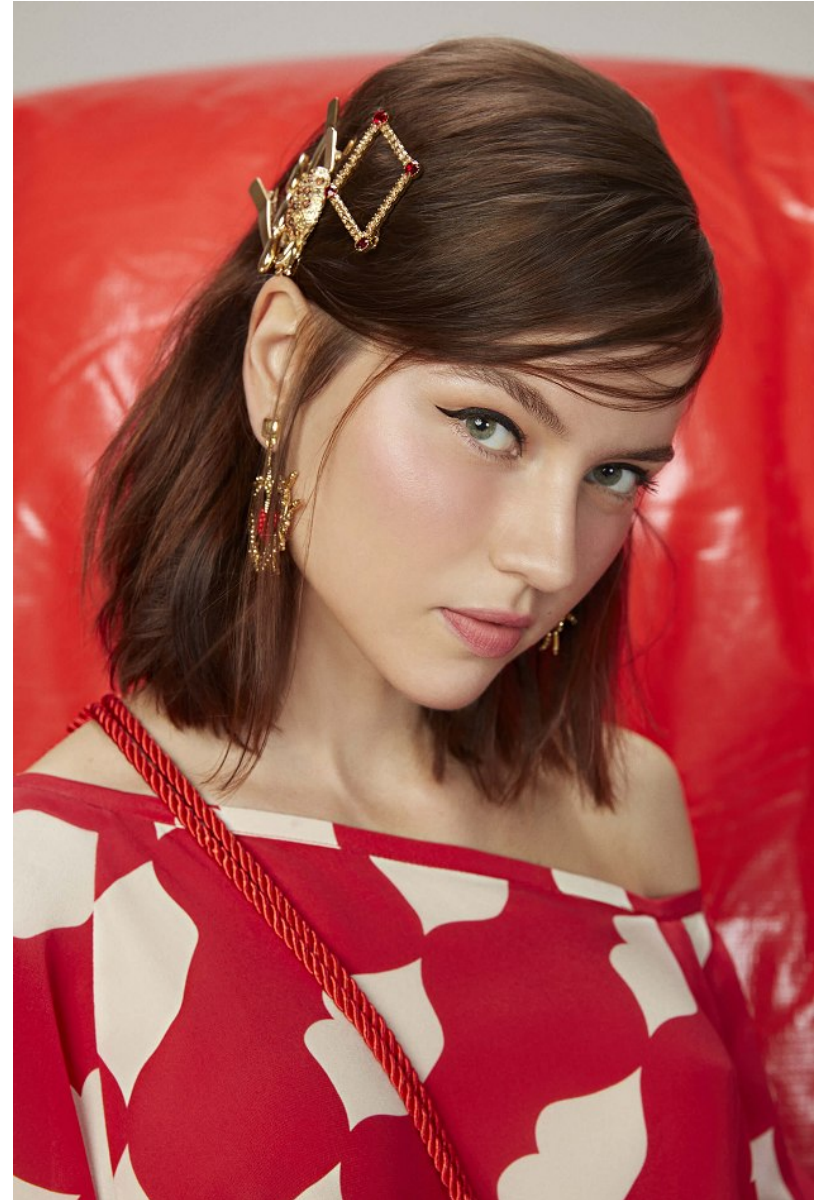

Morph

Morph Management, 36 Jangmun-ro Yongsan-gu Seoul Korea ZIP 04393 | Phone: +82 2 797 7200

ISIS BATAGLIA

Height 177/5'9.5" Bust 81/32" Waist 59/23" Hips 89/35" Hair Brown Eyes Green Born in 1900