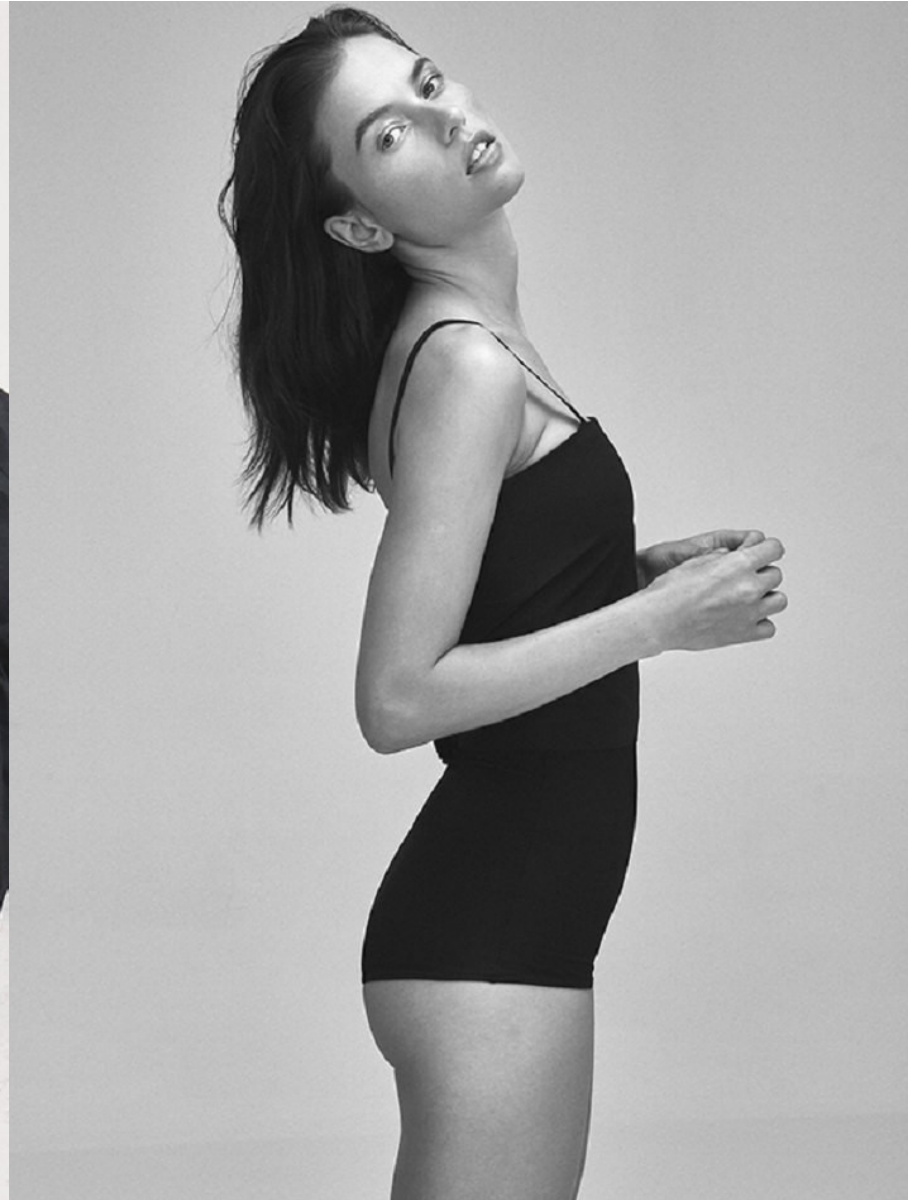

Morph

Morph Management, 36 Jangmun-ro Yongsan-gu Seoul Korea ZIP 04393 | Phone: +82 2 797 7200

ISIS BATAGLIA

Height 177/5'9.5" Bust 81/32" Waist 59/23" Hips 89/35" Hair Brown Eyes Green Born in 1900