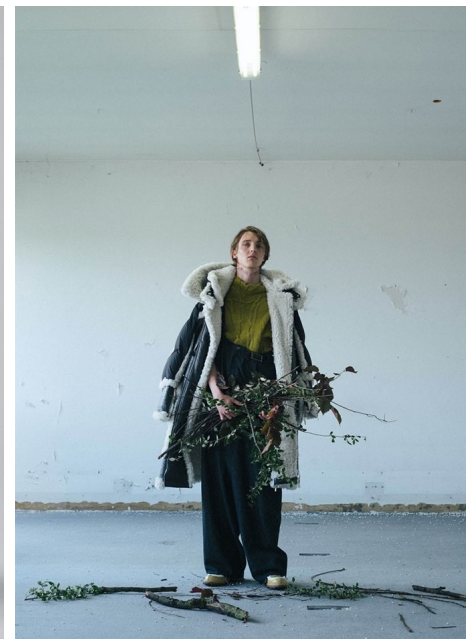

Morph

Morph Management, 36 Jangmun-ro Yongsan-gu Seoul Korea ZIP 04393 | Phone: +82 2 797 7200

Golo Fischer (@golodean)

Height 188/6'2" Chest 89/35" Waist 73/28.5" Hair Blonde Eyes Blue Born in 1900