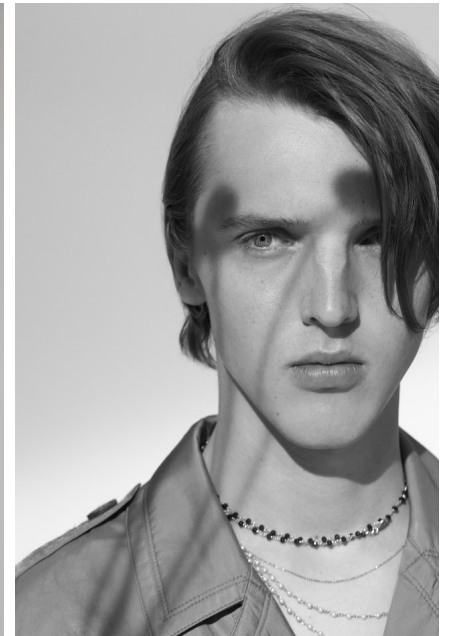

Morph

Morph Management, 36 Jangmun-ro Yongsan-gu Seoul Korea ZIP 04393 | Phone: +82 2 797 7200

Golo Fischer (@golodean)

Height 188/6'2" Chest 89/35" Waist 73/28.5" Hair Blonde Eyes Blue Born in 1900