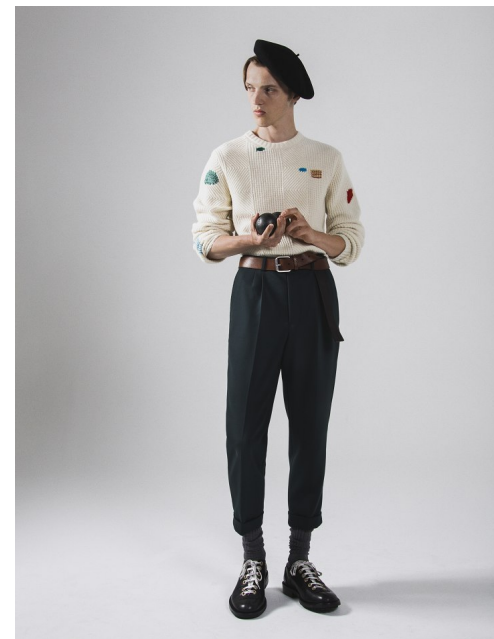

Morph

Morph Management, 36 Jangmun-ro Yongsan-gu Seoul Korea ZIP 04393 | Phone: +82 2 797 7200

Golo Fischer (@golodean)

Height 188/6'2" Chest 89/35" Waist 73/28.5" Hair Blonde Eyes Blue Born in 1900