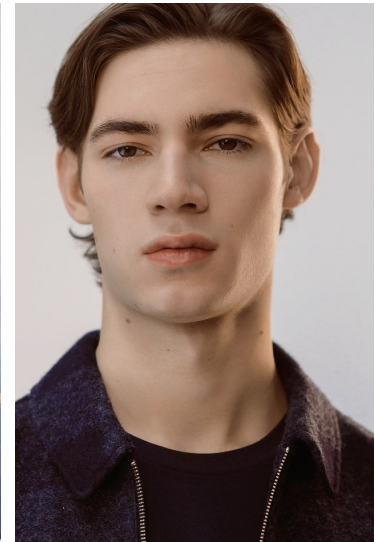

## ADAM OSBORNE

Height 187/6'1.5" Waist 76/30" Hair Brown Eyes Brown Born in 1900