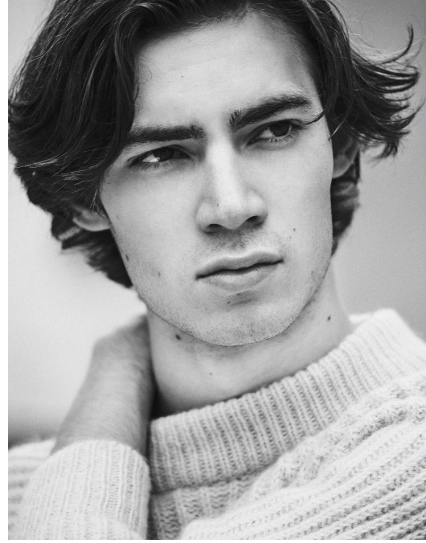

## ADAM OSBORNE

Height 187/6'1.5" Waist 76/30" Hair Brown Eyes Brown Born in 1900