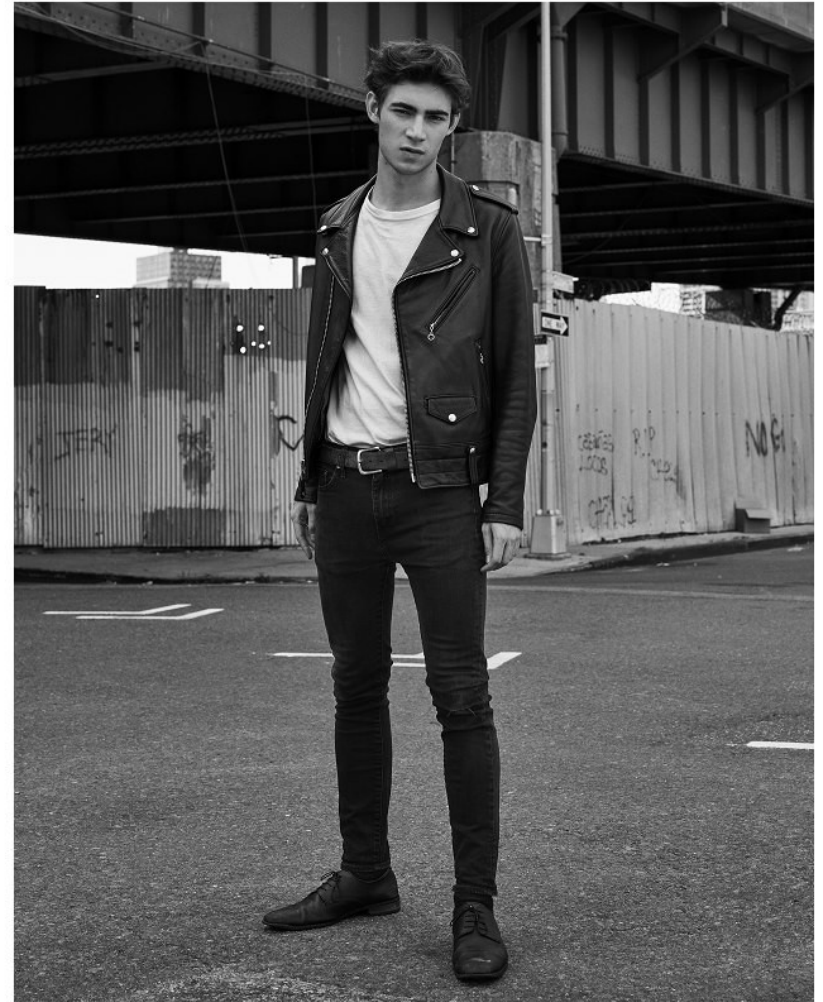

Morph

Morph Management, 36 Jangmun-ro Yongsan-gu Seoul Korea ZIP 04393 | Phone: +82 2 797 7200

ADAM OSBORNE

Height 187/6'1.5" Waist 76/30" Hair Brown Eyes Brown Born in 1900