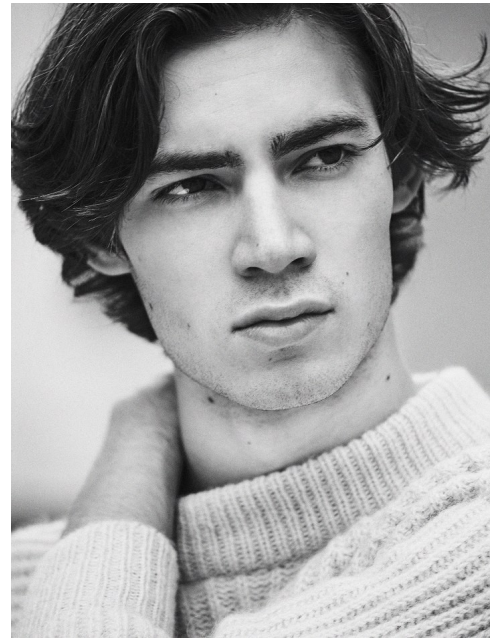

Morph

Morph Management, 36 Jangmun-ro Yongsan-gu Seoul Korea ZIP 04393 | Phone: +82 2 797 7200

Adam Osborne

Height 187/6'1.5" Waist 76/30" Hair Brown Eyes Brown Born in 1900