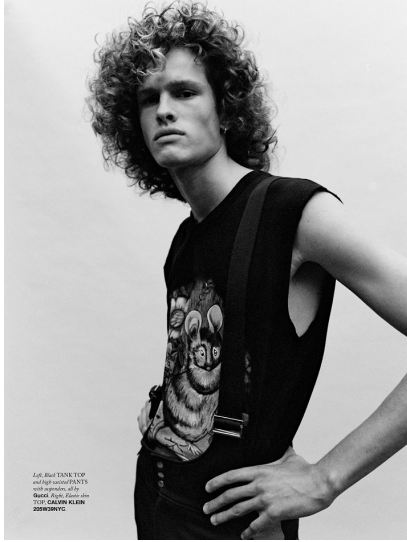

Morph

Morph Management, 36 Jangmun-ro Yongsan-gu Seoul Korea ZIP 04393 | Phone: +82 2 797 7200

ARIEL ROSA (@arielcruzrosa)

Height 186/6'1.5" Chest 91/36" Waist 63/25" Hair Dark Blonde Eyes Hazel Born in 1900