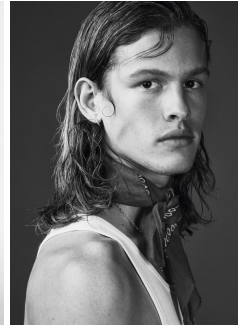

Morph

Morph Management, 36 Jangmun-ro Yongsan-gu Seoul Korea ZIP 04393 | Phone: +82 2 797 7200