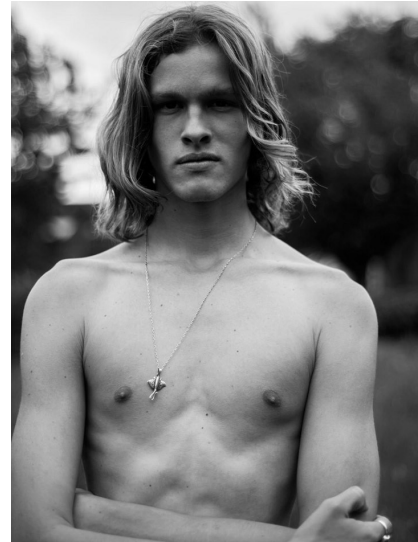

Morph

Morph Management, 36 Jangmun-ro Yongsan-gu Seoul Korea ZIP 04393 | Phone: +82 2 797 7200

ARIEL ROSA (@arielcruzrosa)

Height 186/6'1.5" Chest 91/36" Waist 63/25" Hair Dark Blonde Eyes Hazel Born in 1900