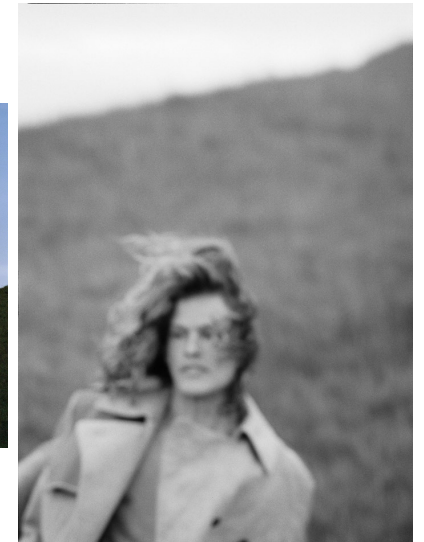

Morph

Morph Management, 36 Jangmun-ro Yongsan-gu Seoul Korea ZIP 04393 | Phone: +82 2 797 7200

ARIEL ROSA (@arielcruzrosa)

Height 186/6'1.5" Chest 91/36" Waist 63/25" Hair Dark Blonde Eyes Hazel Born in 1900