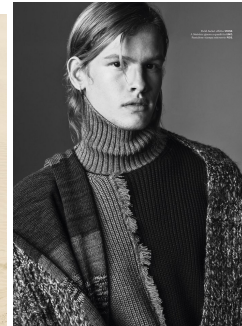

Morph

Morph Management, 36 Jangmun-ro Yongsan-gu Seoul Korea ZIP 04393 | Phone: +82 2 797 7200

ARIEL ROSA (@arielcruzrosa)

Height 186/6'1.5" Chest 91/36" Waist 63/25" Hair Dark Blonde Eyes Hazel Born in 1900