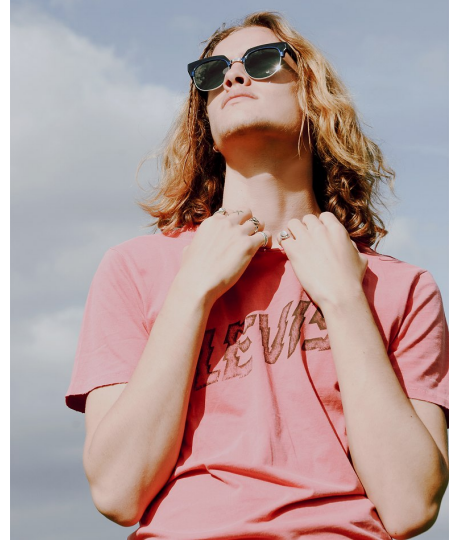

Morph

Morph Management, 36 Jangmun-ro Yongsan-gu Seoul Korea ZIP 04393 | Phone: +82 2 797 7200

ARIEL ROSA (@arielcruzrosa)

Height 186/6'1.5" Chest 91/36" Waist 63/25" Hair Dark Blonde Eyes Hazel Born in 1900