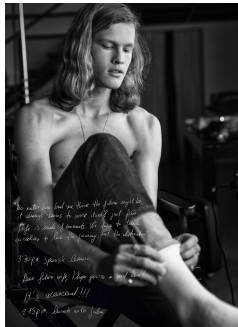

"I'm not always on my mind"
"I'm not always on my mind"

"I'm not always on my mind"
"I'm not always on my mind"