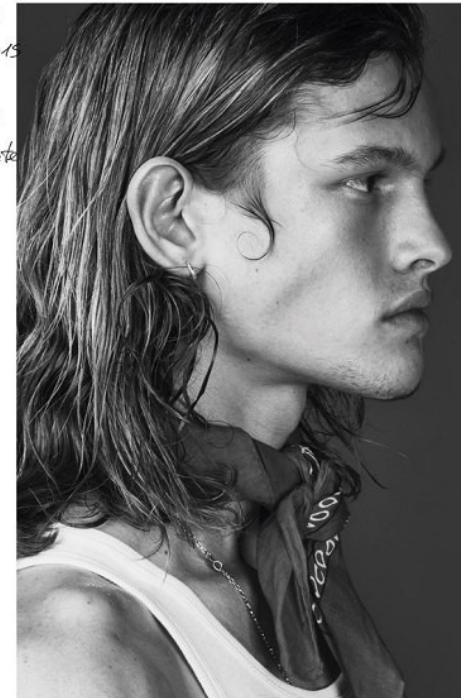

TUESDAY

- Leg Extension 3x 10-12
- Abs
- lying leg raise 3x 10-15
- Swiss ball crunch 3x 10-15
- Pull Ups 3x 8-12
- Seated Calf Raise 3x 8-12

NOTE: Post Period 1 Minute

ARIEL ROSA (@arielcruzrosa)

Height 186/6'1.5" Chest 91/36" Waist 63/25" Hair Dark Blonde Eyes Hazel Born in 1900