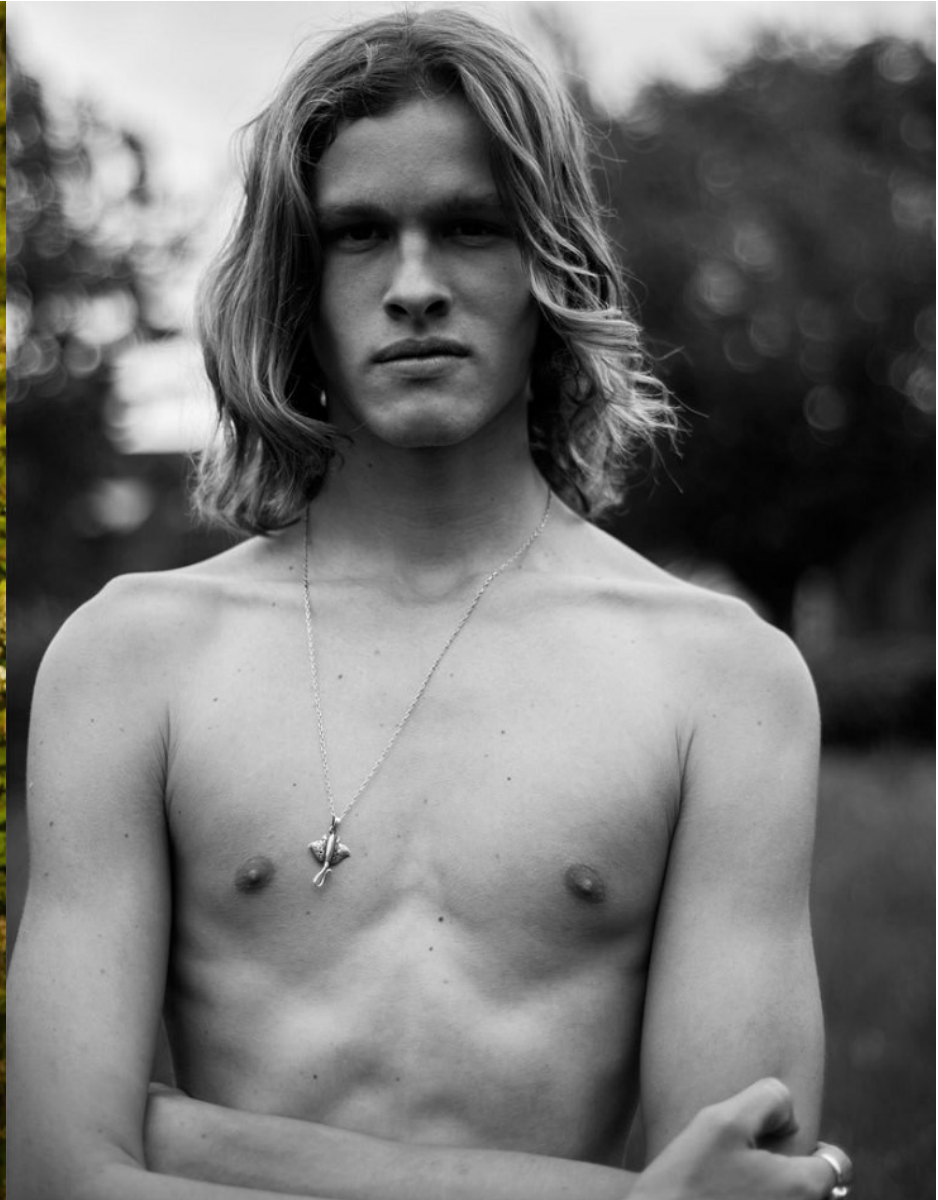

Morph

Morph Management, 36 Jangmun-ro Yongsan-gu Seoul Korea ZIP 04393 | Phone: +82 2 797 7200

Height 186/6'1.5" Chest 91/36" Waist 63/25" Hair Dark Blonde Eyes Hazel Born in 1900