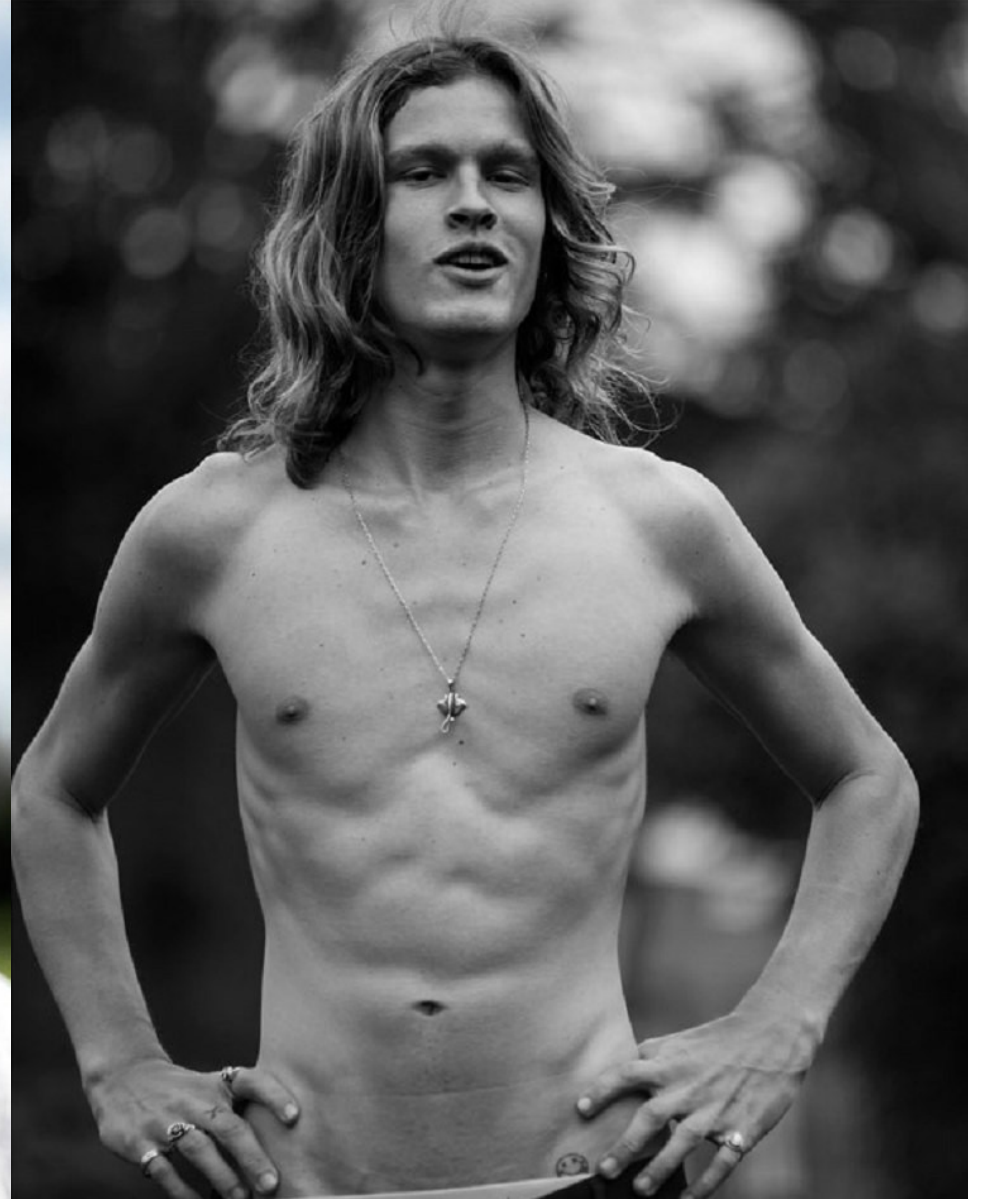

Morph

Morph Management, 36 Jangmun-ro Yongsan-gu Seoul Korea ZIP 04393 | Phone: +82 2 797 7200

Height 186/6'1.5" Chest 91/36" Waist 63/25" Hair Dark Blonde Eyes Hazel Born in 1900