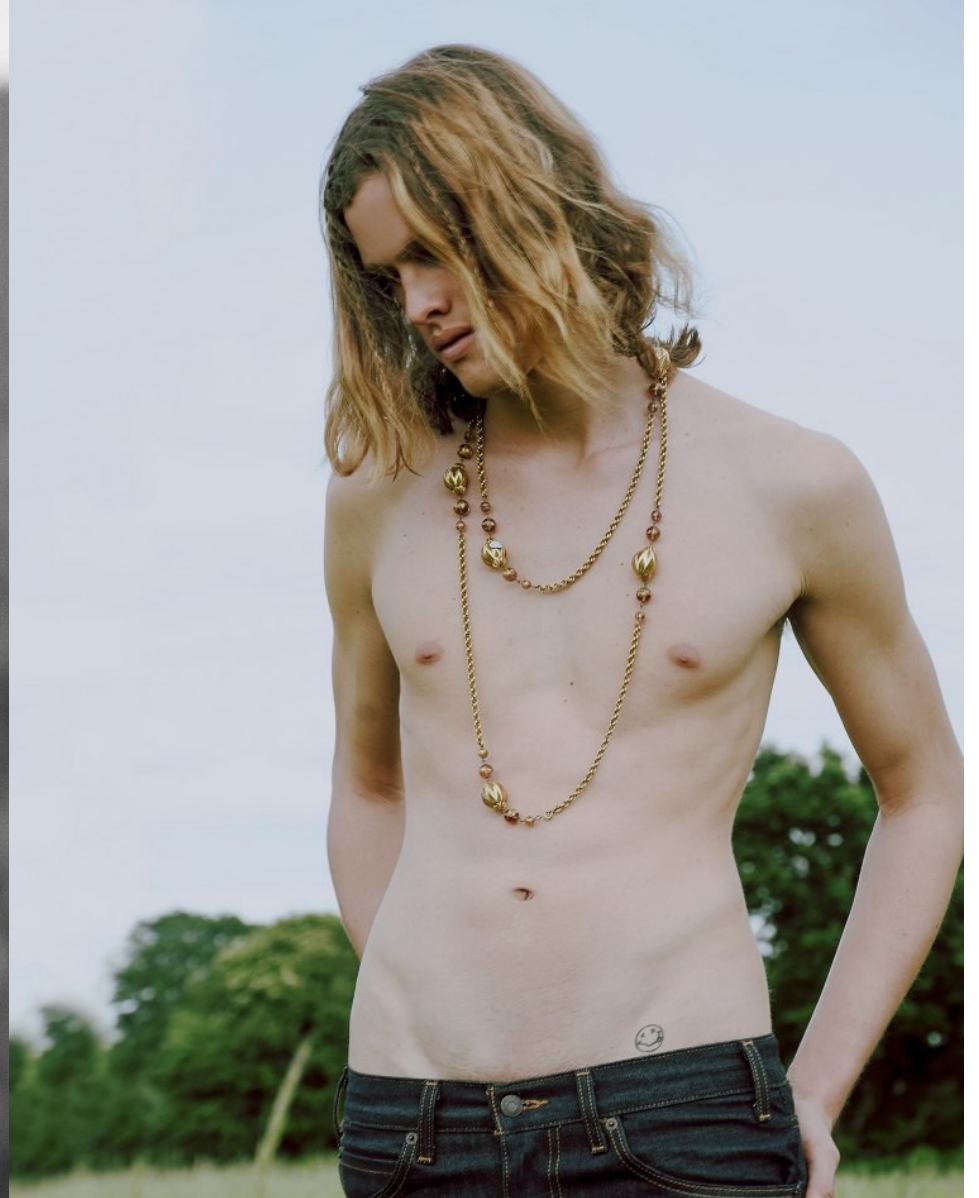

Morph

Morph Management, 36 Jangmun-ro Yongsan-gu Seoul Korea ZIP 04393 | Phone: +82 2 797 7200

Height 186/6'1.5" Chest 91/36" Waist 63/25" Hair Dark Blonde Eyes Hazel Born in 1900